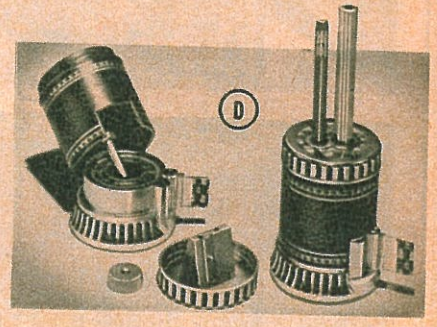

31-35 LAZY SECRETARY $4.95
This revolving desk tray in gold-tooled genuine leather, is excellent for keeping the clutter from desk tops. Small objects of all sorts fit into the six compartments and pencils into the center caddy. 9½" round. Green or brown. STATE COLOR. Ship. wt. 3 lbs.

31-9 STAMP DISPENSER $4.95
Useful as a paperweight in addition to holding a roll of 10 stamps, this weighted dispenser has a gold-trimmed top and base. It is bound with genuine leather, hand-tooled in gold. The felt base assures no scratches on the desk top. Top threads on to heavy bolt which holds stamp roll in place. 2½" high. Dark Green only. Ship. wt. 2 lbs.