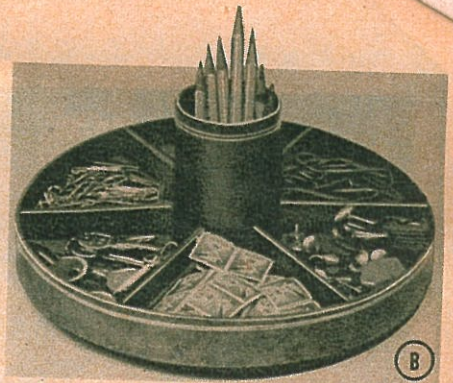

31-34 PENCIL CADDY AND SHARPENER $3.95
Attractive and useful, the leather pencil caddy holds pencils where they are easily reached—on top of the desk. A golden magnetic sharpener clings to the side of the caddy 3½" in height and diameter. Complete with 48 pencils with erasers. Green or brown. STATE COLOR. Ship. wt. 2 lbs.