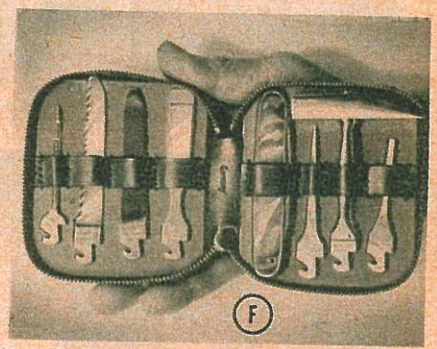

31-39 SHARPENER-TAPE DISPENSER $5.95
Distinctive appearance and exceptional usefulness are combined in this fine desk appurtenance. Gold trimmed and bound with genuine leather decorated in gold hand-tooled design, it holds standard rolls of Scotch tape up to ¾" wide. The double sharpener has places for regular and fine pencils. Shavings disappear without leaving a trace on desk or floor and can be emptied at any time. Dark Green only. Ship. wt. 2 lbs.

31-47X MANICURING SET (Imported) (Tax incl.) $7.50
Neatness—essential to all. Smooth red leather case with slide fastener contains (neatly secured in individual leather loops) heavy duty nail clippers, tweezers, cuticle scissors, file and cuticle shaper. Ship. wt. 1 lb.