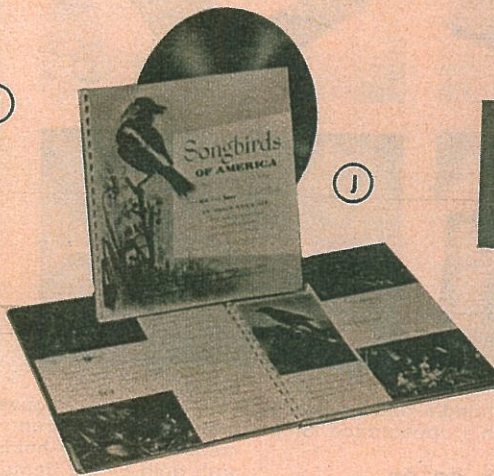

(H)

(J)

(K)

(L)

(M)

(N)

A 31-43X GIRL'S WRIST WATCH
(Tax incl.) ..... $15.

A gracefully designed, accurate watch of feminine appearance. The case round, of 10 karat rolled gold plate with stainless steel back and houses a jewel Swiss movement. Gold numerals dial with sweep second hand and a justable silk wristcord with gold clasp enhance the beauty of the watch. In plastic watch case. Ship. wt. 1 lb.

B 31-16X CALENDAR WRIST WATCH
(Tax incl.) ..... $16.

Days of the month as well as hours of the day are shown on the dial of this accurate timepiece. A 7-jewel Swiss movement is the heart of a practical yet extremely attractive, gift. Has moisture-proof chrome case with stainless steel back and leather strap. The calendar feature is a novel and useful extra value. In plastic watch case. Ship. wt. 1 lb.

C 31-23X POCKET ALARM WATCH
(Tax incl.) Ship. wt. 1 lb. $14.

Reliable 7-jewel timepiece. Swiss work in sturdy chromium case, diameter 2 1/2". Radium dial with alarm hand. Time and alarm are stem wound simultaneously. Excellent for travel or camping.

D 31-26 CORONET BAROMETER $25.

This handsome instrument is weather-conscious in three vital ways, registering temperature, barometric pressure and humidity. Its solid mahogany case is a lustrous background for the gleaming spindle and bezel of polished brass and the silver finished dials and scale. 20" long, its graceful appearance adds to the beauty of any room. Ship. wt. 1 lb.

E 31-29X MUSICAL ALARM CLOCK
(Imported) (Tax incl.) $10.95

Awakening to a lilting melody from a Swiss music box is a pleasant way to start the day. Made in a novel radio design 5" long by 2 3/4" high and covered with a highly polished plastic casing. Wine, red or ivory. STATE COLOR. Ship. wt. 2 lbs.

F 31-54 PEDOMETER (by NEW HAVEN) ... $5.95