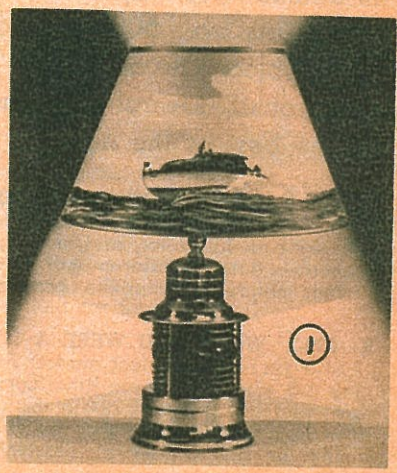

WHEN ORDERING FROM CATALOG,
BE SURE TO STATE ITEM, NAME
AND NUMBER, COLOR AND SIZE
WHERE NEEDED, AND
SHIPPING WEIGHT
AND PRICE.