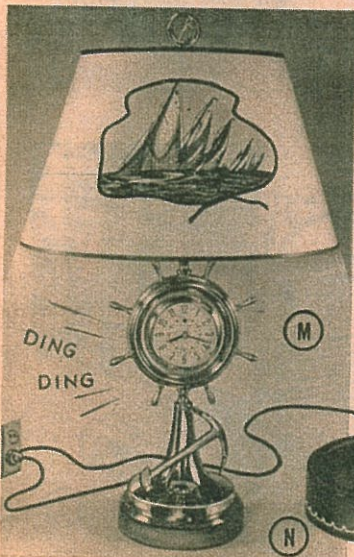

(H)

(J)

(K)

(L)

(M)

(N)

A 31-43X GIRL'S WRIST WATCH
(Tax incl.) \$15.

A gracefully designed, accurate watch of feminine appearance. The case round, of 10 karat rolled gold plate with stainless steel back and houses a jewel Swiss movement. Gold numerals dial with sweep second hand and a justable silk wristcord with gold clasp enhance the beauty of the watch. In plastic watch case. Ship. wt. 1 lb.

B 31-16X CALENDAR WRIST WATCH
(Tax incl.) \$16.

Days of the month as well as hours of the day are shown on the dial of this accurate timepiece. A 7-jewel Swiss movement is the heart of a practical yet extremely attractive, gift. Has moisture-proof chrome case with stainless steel back and leather strap. The calendar feature is a novel and useful extra value. In plastic watch case. Ship. wt. 1 lb.

D 31-26 CORONET BAROMETER \$25.

This handsome instrument is weather-conscious in three vital ways, registering temperature, barometric pressure and humidity. Its solid mahogany case is a lustrous background for the gleaming spindle and bezel of polished brass and the silver finished dials and scale. 20" long, its graceful appearance adds to the beauty of any room. Ship. wt. 1 lb.