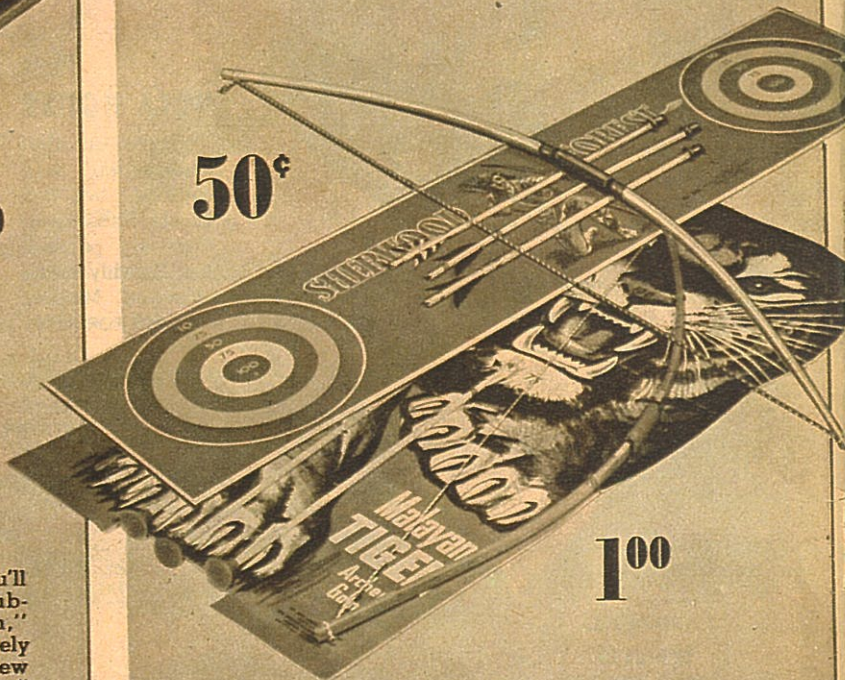

ASK FOR 38BR1

SUB-MACHINE TOM-E-GUN

"Exciting! . . . Boys, you'll go for this nifty Sub-Machine Tom-E-gun," says Billy. "Made entirely of wood, and it has a new and realistic design . . ." Varnished stock with black enameled drum barrel and grip. Has "Br" sound.

ASK FOR 38BR2

ARCHERY SET

This set has a double target board. You'll have twice as much fun. You also get a big Hickory Bow, varnished, with velour grip, waxed bowstring, and 3 feathered arrows with rubber suction tips.

ASK FOR 38BR4

50¢

1⁰⁰

ANIMAL ARCHERY TARGET

"Want the thrill of a Big Game Hunt?" ask Billy and Ruth. "Here it is. Colorful, life-like Target. High grade, big Hickory Bow with velour grip and waxed bowstring. Three arrows with safety suction cups, and feathered shafts for straight shooting."