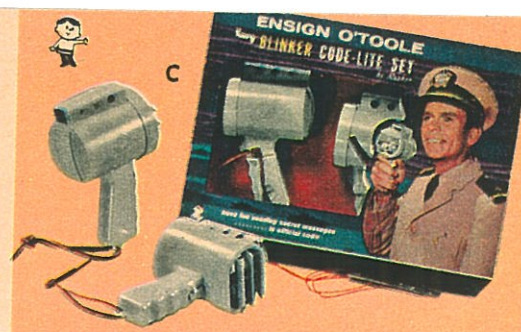

Wonderful Toys for Children of all Ages!

A—ARMY CONVOY SET: Soft, safe, Army set includes 3 tarp trucks, Jeep with cannon, tank, recon car and military police car. All in Army color . . . olive drab.
No. 934 By Auburn **1.83**

B—BIG 55 PC. FARM SET: A complete farm, including farmer and wife, barn, 16 sections of fence, 25 farm animals (cows, chickens, pigs, etc.) and realistic looking farm tractor. Soft, safe, plastic.
No. 966 By Auburn **2.73**

C—ENSIGN O'TOOLE Navy BLINKER CODE-LITE SET: Send secret messages in official code. Set includes 2 sturdy lights with camera style shutters, embossed morse code, built-in compass and finger trigger action. Plus navy whistle, rope and instructions. Battery operated (not included).
No. 5184 By Hassenfeld **3.74**

D—ELECTRIC Wonder Pen WOODBURNING SET: For hours of creative play. Set includes the guaranteed, U.L. approved Wonder Pen with 3 points, 2 paint dishes, 6 plaques, tie-rack project, plus color foil, paint chips and brush.
No. 693 By American Toy **2.93**

E—ERECTOR "The Action Helicopter Set": Build up to the minute models like: action helicopter, airplane ride, battery operated truck and hundreds of other all-steel action models. (Battery not included).
No. 10181 By Gilbert **9.63**

F—CRIME DETECTION and MAGIC CHEMISTRY SET: Includes all sorts of exciting new projects such as making a fire extinguisher, crime detection with chemicals and over 50 magic tricks, plus dozens of other features.
No. 12083 By Gilbert **4.04**

G—MICOLOGY—Micro-Projector Lab Set: Several people can see with the Multi-viewer direct image-magnified 5, 20, or 60 times on frosted screen, where it may be traced and analyzed. Has countless other uses. Included: variety of apparatus, equipment and specimens such as grasshoppers, crayfish, fossils, etc.
No. 13137 By Gilbert **21.88**