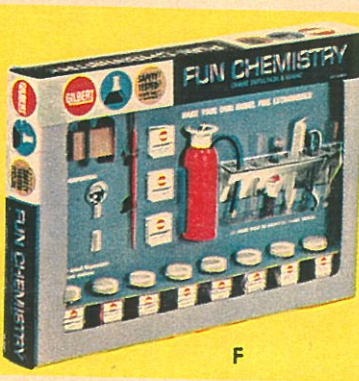

Wonderful Toys for Children of all Ages!

A—ARMY CONVOY SET: Soft, safe, Army set includes 3 tarp trucks, Jeep with cannon, tank, recon car and military police car. All in Army color . . . olive drab.
No. 934 By Auburn **1.83**

B—BIG 55 PC. FARM SET: A complete farm, including farmer and wife, barn, 16 sections of fence, 25 farm animals (cows, chickens, pigs, etc.) and realistic looking farm tractor. Soft, safe, plastic.
No. 966 By Auburn **2.73**

C—ENSIGN O'TOOLE Navy BLINKER CODE-LITE SET: Send secret messages in official code. Set includes 2 sturdy lights with camera style shutters, embossed morse code, built-in compass and finger trigger action. Plus navy whistle, rope and instructions. Battery operated (not included).
No. 5184 By Hassenfeld **3.74**

D—ELECTRIC Wonder Pen WOODBURNING SET: For hours of creative play. Set includes the guaranteed, U.L. approved Wonder Pen with 3 points, 2 paint dishes, 6 plaques, tie-rack project, plus color foil, paint chips and brush.
No. 693 By American Toy **2.93**

E—ERECTOR "The Action Helicopter Set": Build up to the minute models like: action helicopter, airplane ride, battery operated truck and hundreds of other all-steel action models. (Battery not included).
No. 10181 By Gilbert **9.63**

F—CRIME DETECTION and MAGIC CHEMISTRY SET: Includes all sorts of exciting new projects such as making a fire extinguisher, crime detection with chemicals and over 50 magic tricks, plus dozens of other features.
No. 12083 By Gilbert **4.04**