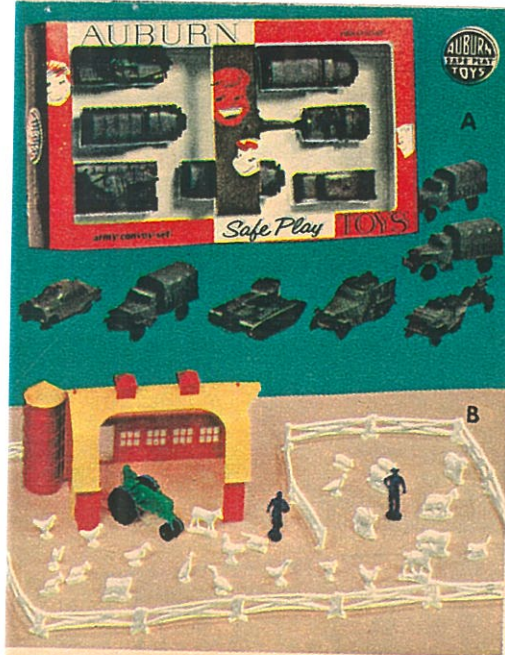

No. 278 By Norstar **1.94**

COLOROLA: Not Illustrated The Portable Re-coloring Box. With 17½ feet of plastic coated re-coloring rolls, plus crayons and wipe-off sponge.

No. 277 By Norstar **1.94**

P—FACE OFF HOCKEY GAME: A real fast game—all players move along the ice. "Defencemen can advance to center of ice." Plastic scoreboard included. 32 in. long x 16 in. wide.

No. 527 By Eagle Toys **10.97**

DELUXE TREASURE CHEST OF GAMES: An ideal family game center. Includes chess, checkers, dominoes... 66 games in all. Handy carrying and storage case with handle.

No. 6131 By Hassenfeld **2.98**