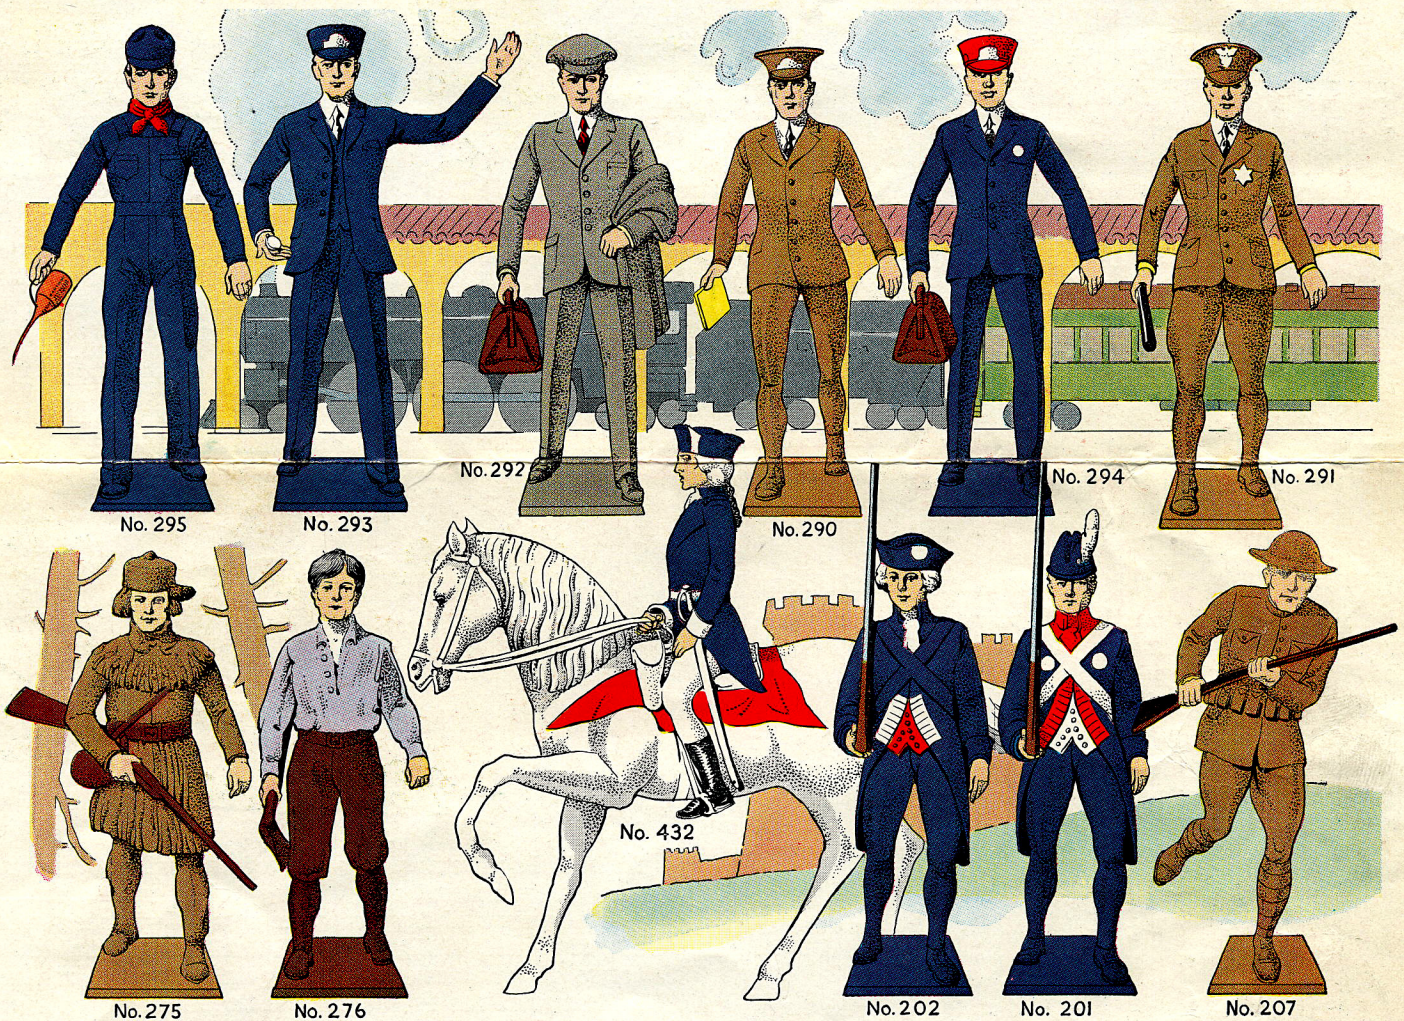

No. 280

No. 328

No. 282

No. 283

No. 315

No. 316

No. 502

No. 299

No. 324

LINCOLN LOG PRACTICALLY UNBREAKABLE METAL FIGURES

SIX NEW FIGURES CORRECTLY PROPORTIONED FOR USE WITH TOY TRAINS

ALL FIGURES ARE RIGHT SIZE TO GO WITH LINCOLN LOG CABINS, TRAINS AND OTHER TOYS
(SEE BACK PAGE FOR ADDITIONAL ILLUSTRATIONS)