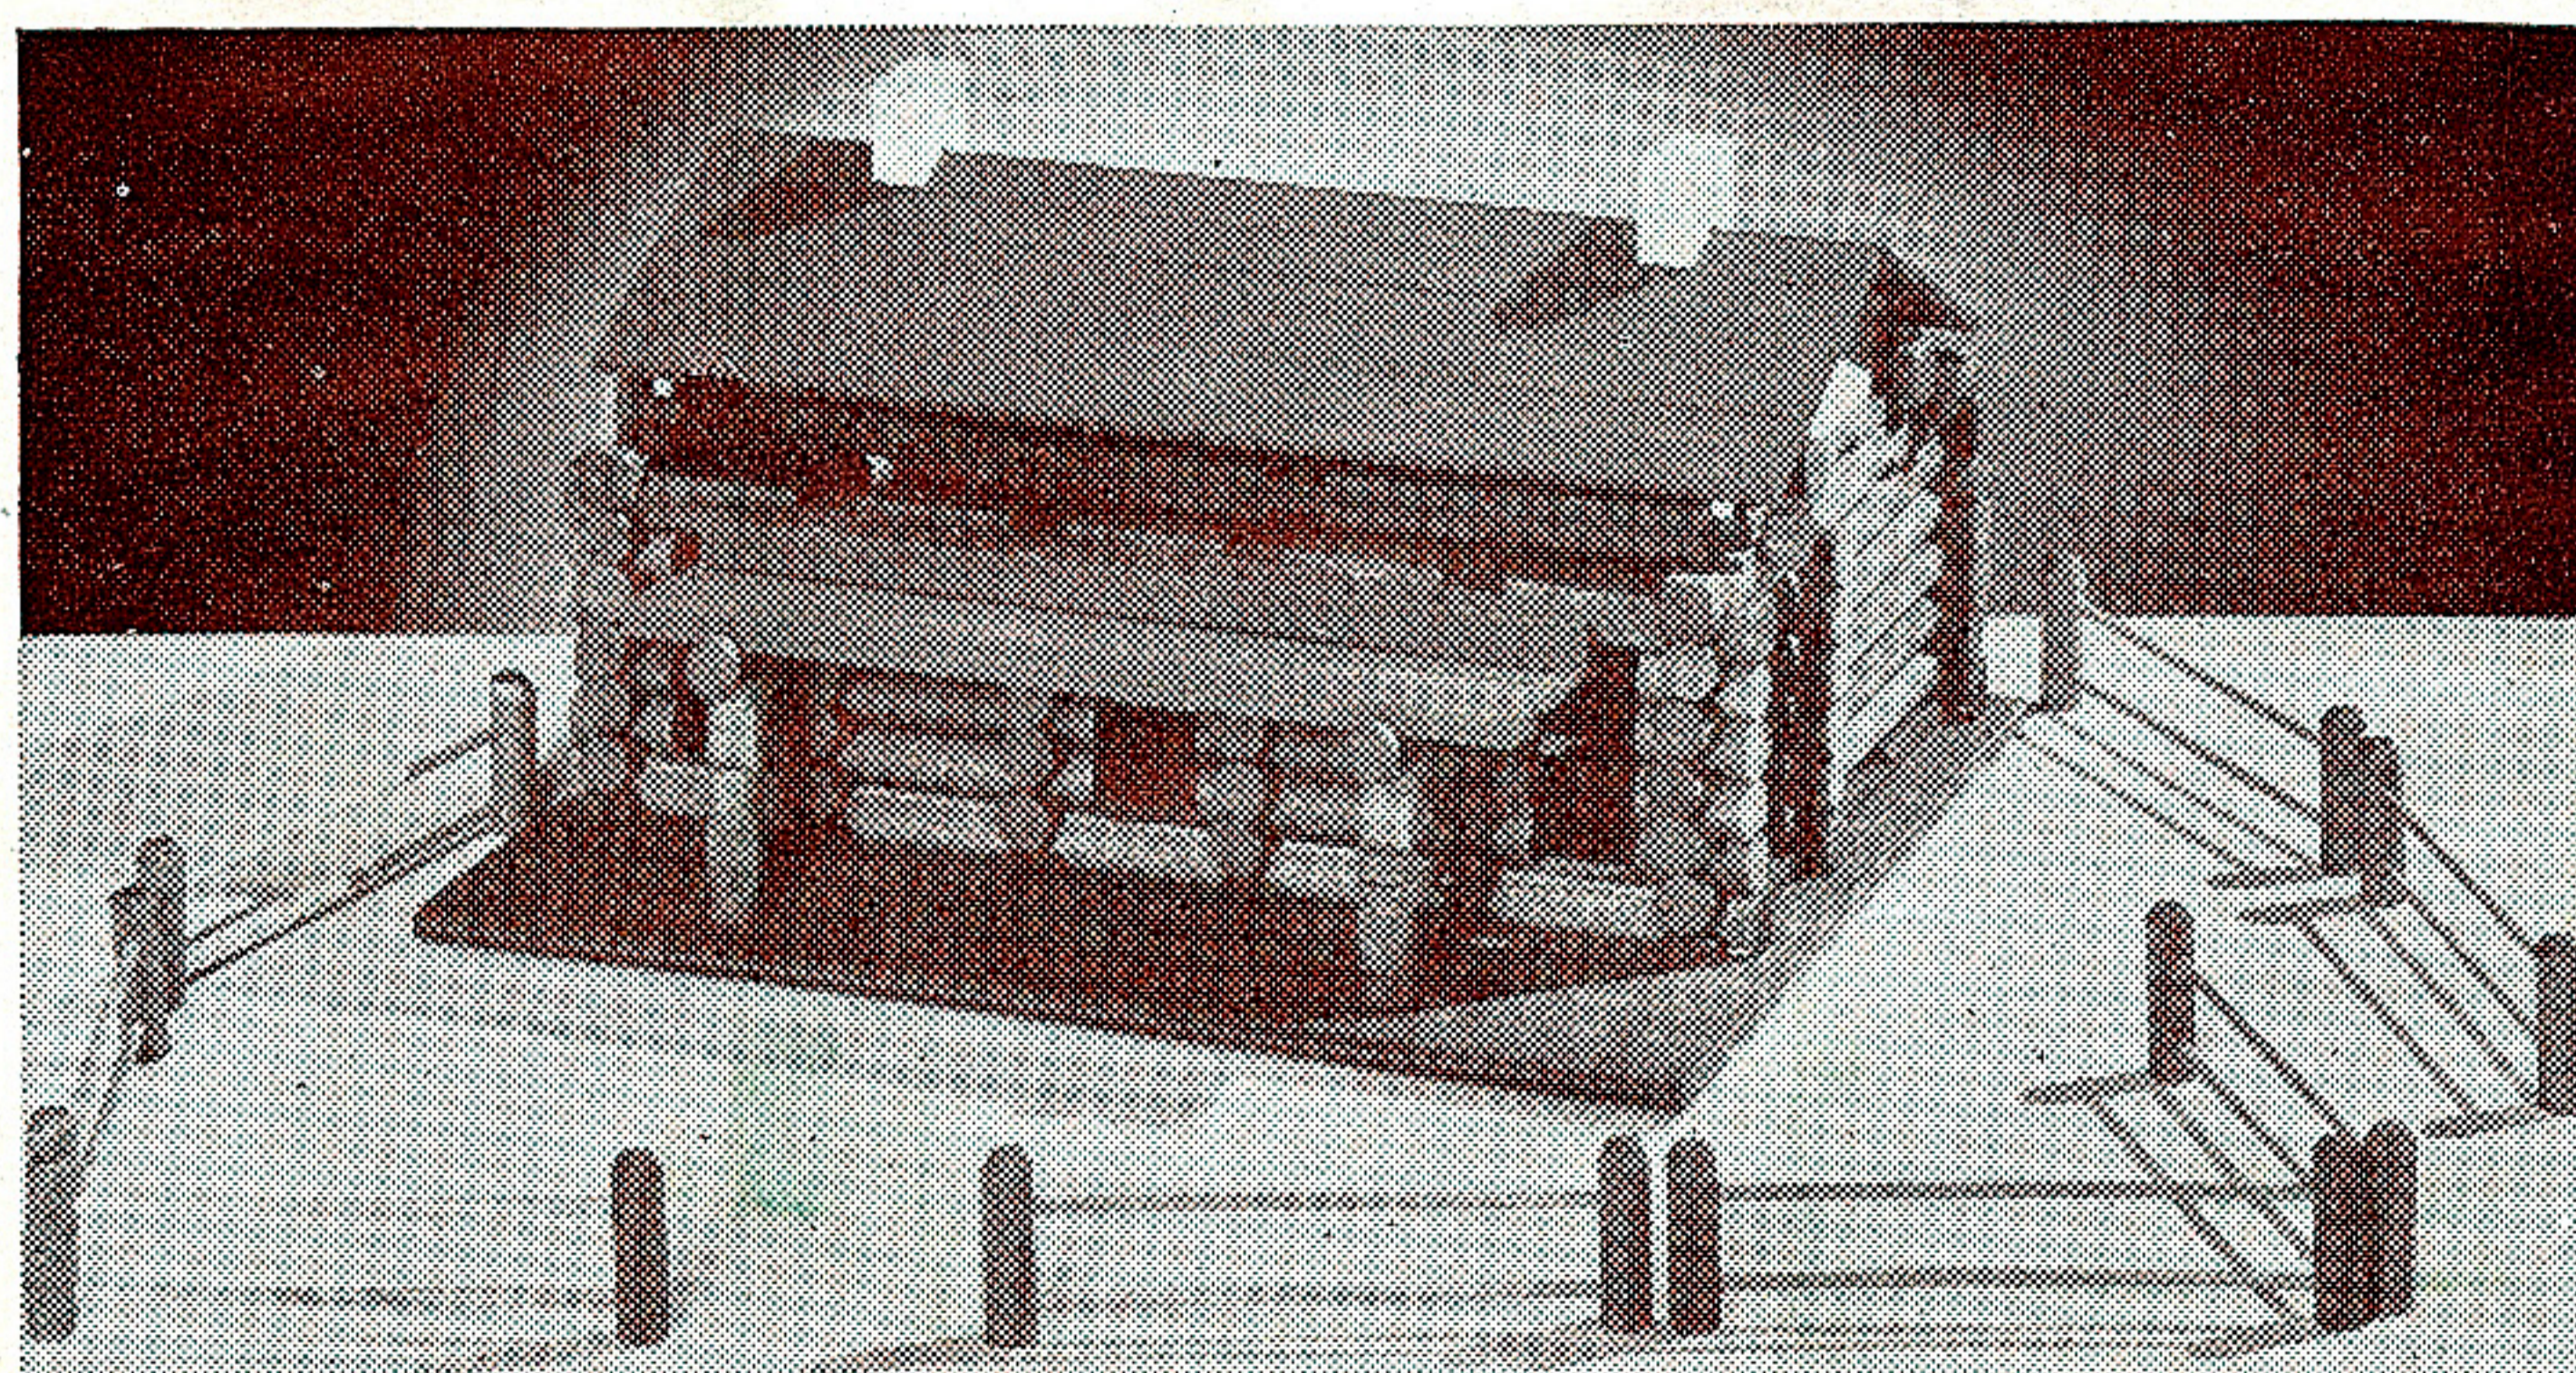

1941 LINCOLN LOGS
TRADE CATALOG
AND PRICE LIST
ADDENDUM

8 ½ in. wide by 11 in. tall

1 Page

Additional LINCOLN LOG WAGONS

The Wagons shown on page 5 in this catalogue were so well received at the 1940 New York Toy Fair that we have since added two more Wagons to the line.

Aside from their play value, these Wagons meet the need for a wooden container in which to store the toys when not in use, and having wheels, are much easier for a small child to move around than a box without wheels would be.

SET No. 5W

Picture below shows Railway Station surrounded by Fence.

SET No. 350W

Picture at left shows Pioneer Cabin and Truck with Fence and Figures.

122 Pieces and Wagon

SET No. 350W—Retailing at \$3.50 is larger than the 2W Wagon, being 18½ inches long, 11⅜ inches wide and 4¼ inches high with wheels. It contains 105 Large Logs and Timbers from which may be built the same structures as can be made from the 2W Set. In addition there are 4 sections of fence beautifully enameled in orange and green, with 13 unbreakable Metal Figures of just the right size to use with the Logs and Timbers, namely, two Pioneers, Farmer and Wife, two Indians on foot, one Indian crawling, one mounted Indian, Horse, Cow, Sheep and two Pigs, contributing greatly to the play value of these sets. Each Set weighs 8 lbs. 2 oz. They are packed, 6 sets to a carton weighing 52 lbs. Design Book included.

Catalogue No. 350W

Retail Price \$3.50

197 Pieces and Wagon

To meet the demand for a Wagon retailing between \$3.50 and \$7.50, we have designed Set No. 5W retailing at \$5.00. This Wagon is 22 inches long, 11⅜ inches wide and 5 inches high with wheels. It contains 189 Large Logs and Timbers from which may be built any of the 3L or 3T models, together with 8 sections of Fence already assembled, a total of 197 pieces. Each Set weighs 9 lbs. 14 oz. They are packed, 3 sets to a carton weighing 33 lbs. Design Book included.