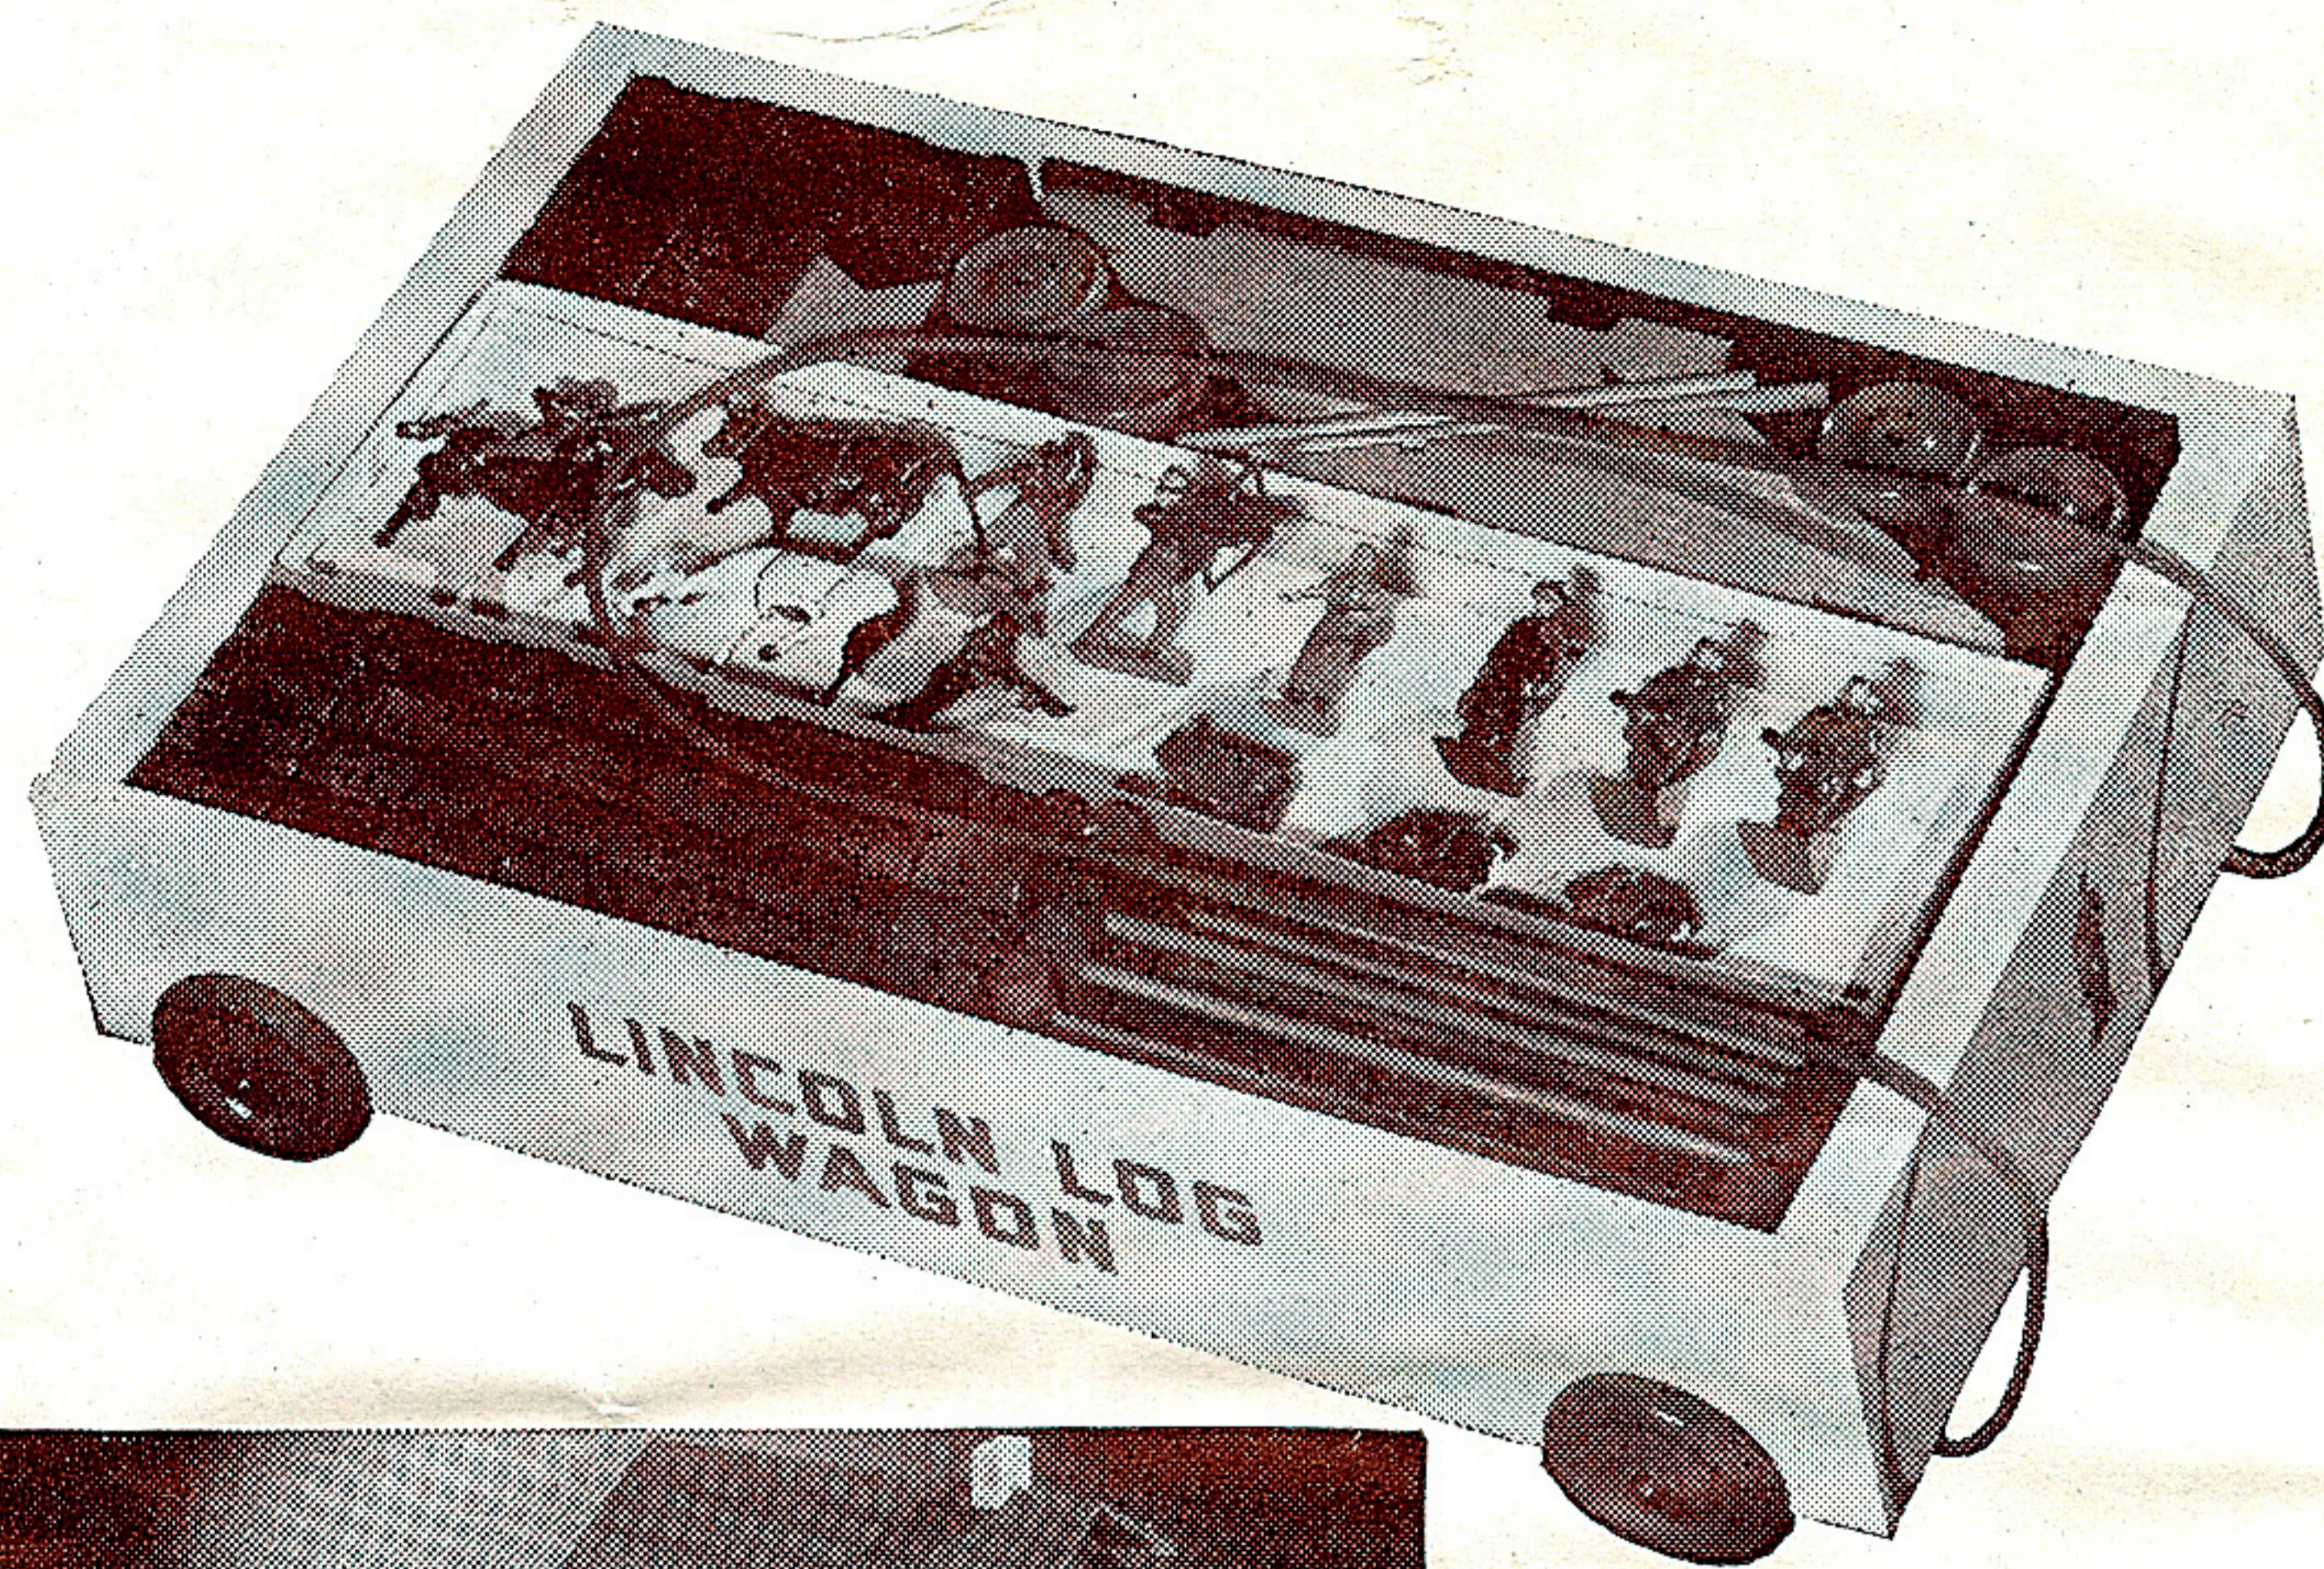

1941 LINCOLN LOGS
TRADE CATALOG
AND PRICE LIST
ADDENDUM

8 ½ in. wide by 11 in. tall

1 Page

Additional LINCOLN LOG WAGONS

The Wagons shown on page 5 in this catalogue were so well received at the 1940 New York Toy Fair that we have since added two more Wagons to the line.

Aside from their play value, these Wagons meet the need for a wooden container in which to store the toys when not in use, and having wheels, are much easier for a small child to move around than a box without wheels would be.

SET No. 5W

Picture below shows Railway Station surrounded by Fence.

SET No. 350W

Picture at left shows Pioneer Cabin and Truck with Fence and Figures.

122 Pieces and Wagon

SET No. 350W—Retailing at \$3.50 is larger than the 2W Wagon, being 18½ inches long, 11⅜ inches wide and 4¼ inches high with wheels. It contains 105 Large Logs and Timbers from which may be built the same structures as can be made from the 2W Set. In addition there are 4 sections of fence beautifully enameled in orange and green, with 13 unbreakable Metal Figures of just the right size to use with the Logs and Timbers, namely, two Pioneers, Farmer and Wife, two Indians on foot, one Indian crawling, one mounted Indian, Horse, Cow, Sheep and two Pigs, contributing greatly to the play value of these sets. Each Set weighs 8 lbs. 2 oz. They are packed, 6 sets to a carton weighing 52 lbs. Design Book included.

Catalogue No. 350W

Retail Price \$3.50

197 Pieces and Wagon

To meet the demand for a Wagon retailing between \$3.50 and \$7.50, we have designed Set No. 5W retailing at \$5.00. This Wagon is 22 inches long, 11⅜ inches wide and 5 inches high with wheels. It contains 189 Large Logs and Timbers from which may be built any of the 3L or 3T models, together with 8 sections of Fence already assembled, a total of 197 pieces. Each Set weighs 9 lbs. 14 oz. They are packed, 3 sets to a carton weighing 33 lbs. Design Book included.