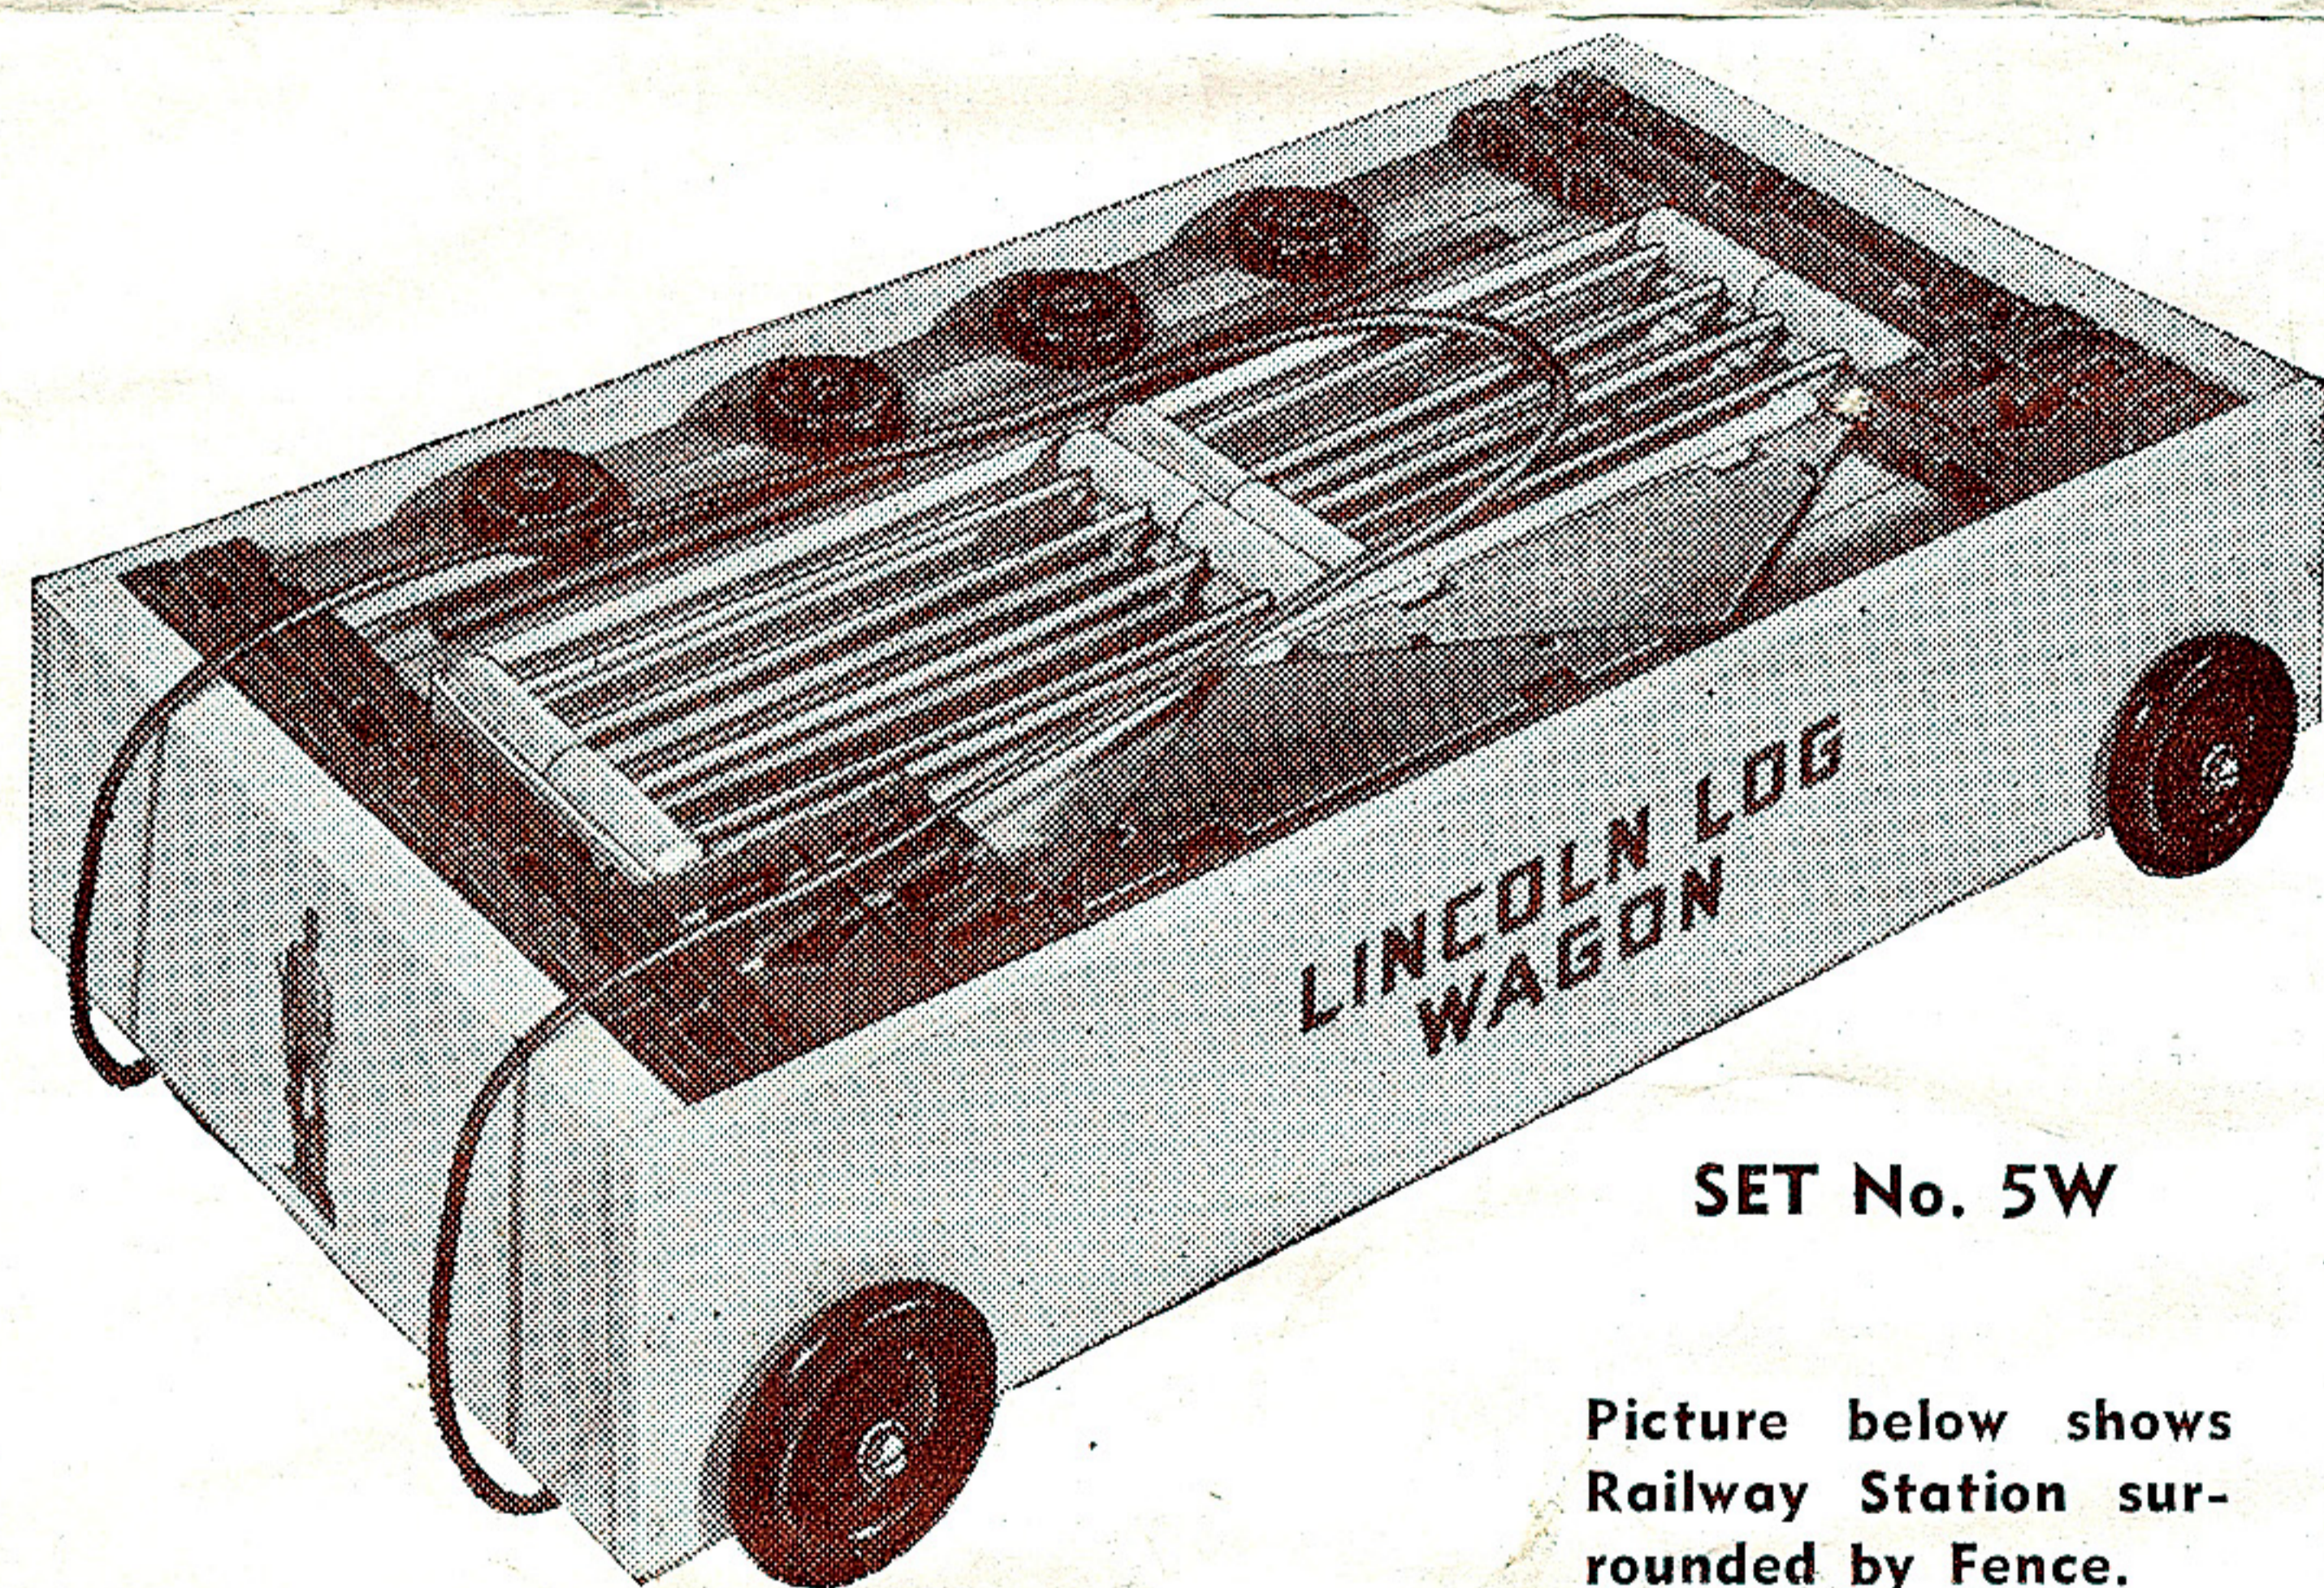

1941 LINCOLN LOGS
TRADE CATALOG
AND PRICE LIST
ADDENDUM

8 ½ in. wide by 11 in. tall

1 Page

Additional LINCOLN LOG WAGONS

The Wagons shown on page 5 in this catalogue were so well received at the 1940 New York Toy Fair that we have since added two more Wagons to the line.

Aside from their play value, these Wagons meet the need for a wooden container in which to store the toys when not in use, and having wheels, are much easier for a small child to move around than a box without wheels would be.

SET No. 5W

Picture below shows Railway Station surrounded by Fence.

SET No. 350W

Picture at left shows Pioneer Cabin and Truck with Fence and Figures.

122 Pieces and Wagon

SET No. 350W—Retailing at \$3.50 is larger than the 2W Wagon, being 18½ inches long, 11⅜ inches wide and 4¼ inches high with wheels. It contains 105 Large Logs and Timbers from which may be built the same structures as can be made from the 2W Set. In addition there are 4 sections of fence beautifully enameled in orange and green, with 13 unbreakable Metal Figures of just the right size to use with the Logs and Timbers, namely, two Pioneers, Farmer and Wife, two Indians on foot, one Indian crawling, one mounted Indian, Horse, Cow, Sheep and two Pigs, contributing greatly to the play value of these sets. Each Set weighs 8 lbs. 2 oz. They are packed, 6 sets to a carton weighing 52 lbs. Design Book included.

Catalogue No. 350W

Retail Price \$3.50

197 Pieces and Wagon

To meet the demand for a Wagon retailing between \$3.50 and \$7.50, we have designed Set No. 5W retailing at \$5.00. This Wagon is 22 inches long, 11⅜ inches wide and 5 inches high with wheels. It contains 189 Large Logs and Timbers from which may be built any of the 3L or 3T models, together with 8 sections of Fence already assembled, a total of 197 pieces. Each Set weighs 9 lbs. 14 oz. They are packed, 3 sets to a carton weighing 33 lbs. Design Book included.