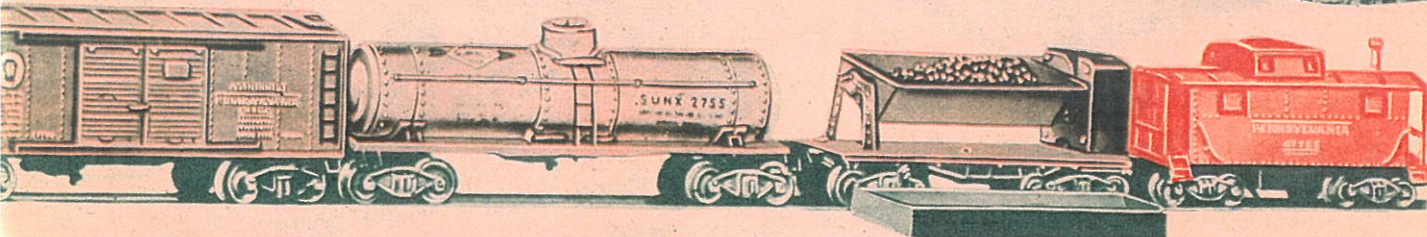

## FREIGHT SET

Powered by scale detailed 6-wheel drive  
All cars with electro magnetic remote control  
couplers, solid steel wheels, and die cast trucks.  
—Whistle Tender—Automobile Car—Operating  
—Illuminated Caboose.

## WITH SMOKE

—in whistle. Shown are Pennsylvania Turbine  
—Whistle Tender—Operating Dump Car—"Big  
al pipes—Beautifully detailed—Fully operative  
se with powerful searchlight.

**Realistic Real R.R. Knuckle Couplers,  
Trucks and Solid Steel Wheels!**

## Here's the Finest Scale Detailed Train in the World

Here is a masterpiece of scale realism. Brand new 20-wheel Pennsylvania Railroad Steam Turbine Locomotive, with 8-wheel double worm drive. Four exciting new work cars that are scale detailed with utmost precision.