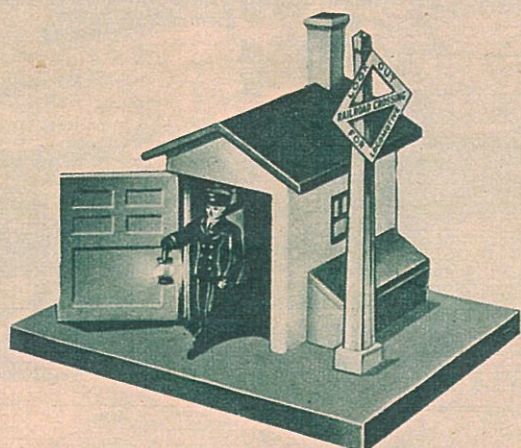

## WITH SMOKE

—in whistle. Shown are Pennsylvania Turbine  
—Whistle Tender—Operating Dump Car—"Big  
al pipes—Beautifully detailed—Fully operative  
se with powerful searchlight.

**Realistic Real R.R. Knuckle Couplers,  
Trucks and Solid Steel Wheels!**

## Here's the Finest Scale Detailed Train in the World

Here is a masterpiece of scale realism. Brand new 20-wheel Pennsylvania Railroad Steam Turbine Locomotive, with 8-wheel double worm drive. Four exciting new work cars that are scale detailed with utmost precision.

# TRAINS are super-fun for years to come!

*Billy says:* "It's **LIONEL** for me!...  
**LIONEL** has **EVERYTHING**  
**LIONEL TRAINS** are so real and lifelike!"

## Wonderful **NEW** Operating **WATER TOWER!** See it!

**PRESTO!** — the spout comes down — the water empties out of the tank by remote control — the tank fills up with water again. In actual operation the illusion is created by means of water flowing from an outer tank to an inner tank. The pumping device is a gear-driven water pump powered by an electric motor. The entire process of emptying and refilling is visible through the transparent lucite tank. There is complete remote control of the water spout and pump. Lionel Water Tower No. 38.