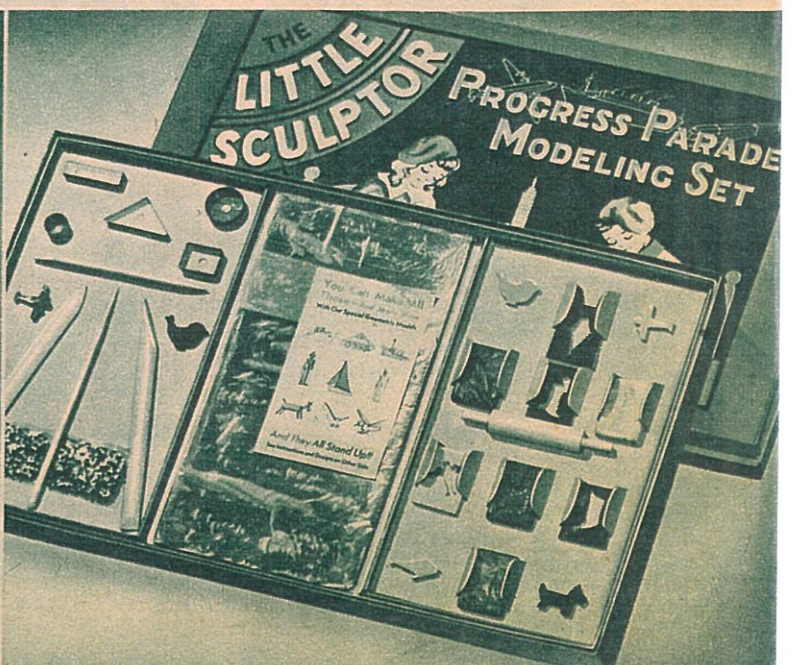

**A MERRY CHRISTMAS TO EVERYONE .**

**JUNIOR MISS HAT SHOP 2<sup>00</sup>**

You can set up the sweetest little "Hat Shoppe" with this outfit. You can take orders and make and trim the hats. Makes adorable hats for your dollie. You get flowers, feathers, colored ribbons, gay colored buttons. There's a real mirror, hat block, needle and scissors, too. **ASK FOR 24BR4**

**LITTLE SCULPTOR SET 2<sup>19</sup>**

The most complete and easiest to work with clay models you can imagine. You can "Sculp" anything from a bird to a boat . . . and they all stand up, like real statues. Includes 11 different shape molds, 1 clay roller, 1 spatula, and easy to understand instruction sheet. **ASK FOR 24BR5**