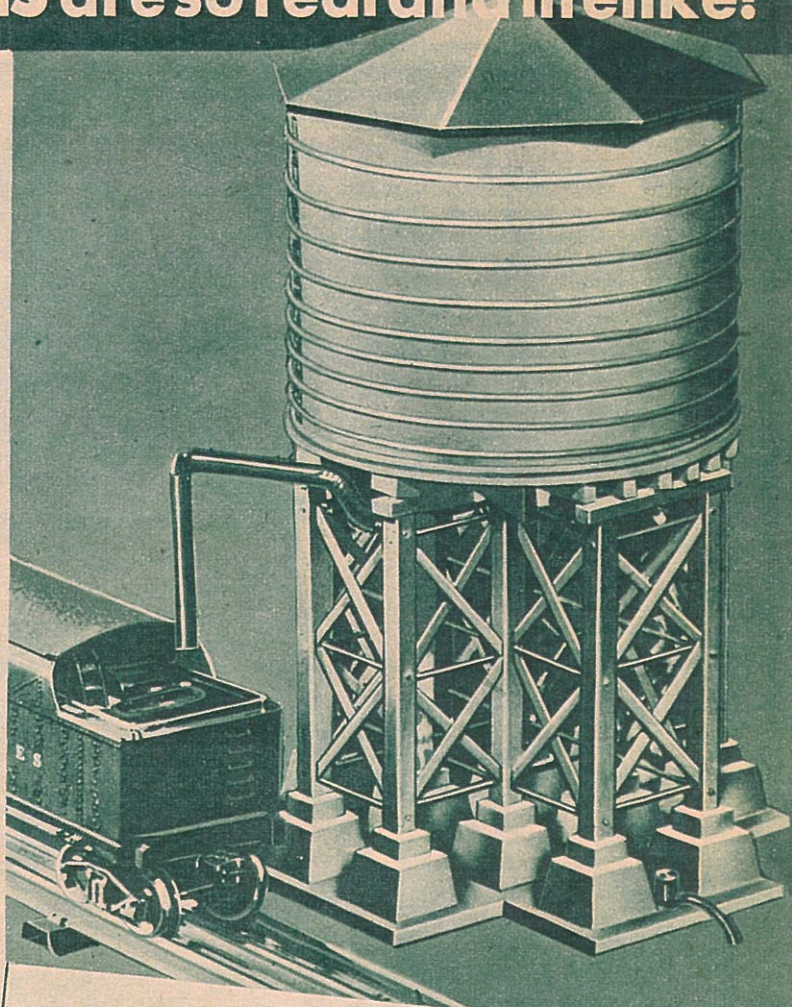

Positive Control at your Finger Tips with a

LIONEL TRAINMASTER

Type R, 100 Watts — This durable, steel-cased transformer, with built-in circuit-breaker, has two independent output circuits, each variable from 6 to 24 volts, is ample for the operation of a train plus accessories.

Type V, 150 Watts — The only Underwriters' laboratory-approved 150-watt transformer. Contains built-in circuit-breaker. Green panel light indicates connection to power line; red light warns of transformer overload. Molded plastic case.

Billy says: Go to your dealer, ask him to show you the
NEW LIONEL TRAINS and ACCESSORIES!