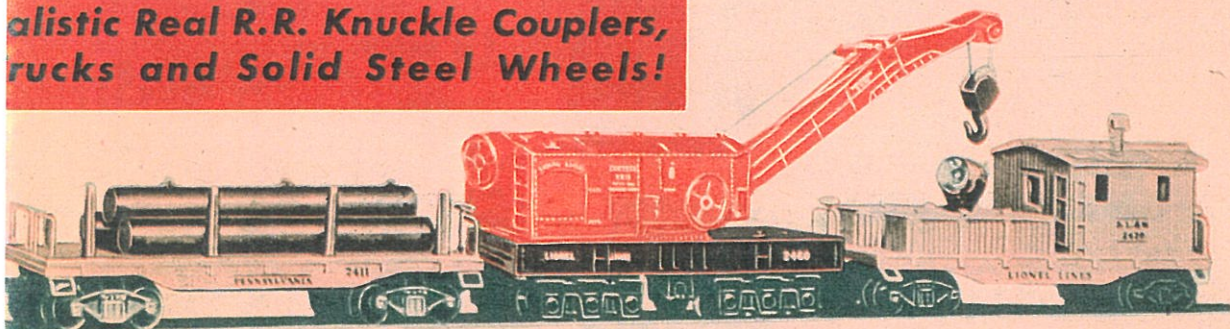

## FREIGHT SET

Powered by scale detailed 6-wheel drive  
All cars with electro magnetic remote control  
couplers, solid steel wheels, and die cast trucks.  
—Whistle Tender—Automobile Car—Operating  
—Illuminated Caboose.

## WITH SMOKE

—in whistle. Shown are Pennsylvania Turbine  
—Whistle Tender—Operating Dump Car—"Big  
al pipes—Beautifully detailed—Fully operative  
se with powerful searchlight.

**Realistic Real R.R. Knuckle Couplers,  
Trucks and Solid Steel Wheels!**

## Here's the Finest Scale Detailed Train in the World

Here is a masterpiece of scale realism. Brand new 20-wheel Pennsylvania Railroad Steam Turbine Locomotive, with 8-wheel double worm drive. Four exciting new work cars that are scale detailed with utmost precision.