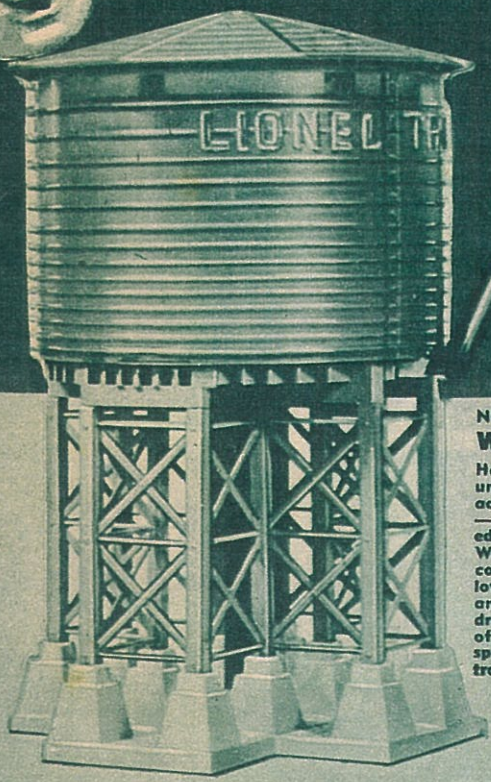

# LIONEL TRAIN ACCESSORIES ARE

# Tops

**NO. 38 WATER TOWER**  
 Here's one of the most unusual model railroad accessories ever made—and it's fully operated by remote control! When you press the control button, spout lowers over loco tender and water level in tank drops, creating illusion of water flowing from spout! Tank is made of translucent polystyrene. **\$13.95**

**NO. 164 LOG LOADER**  
 This realistic Log Loader will make your freight yards a beehive of activity. Hooks on revolving, endless chain carry the logs to the elevated loading platform. When control button is pressed, logs tumble into waiting car. 9" high, 11 1/4" wide, 10 3/4" long. Logs included. **\$18.95**