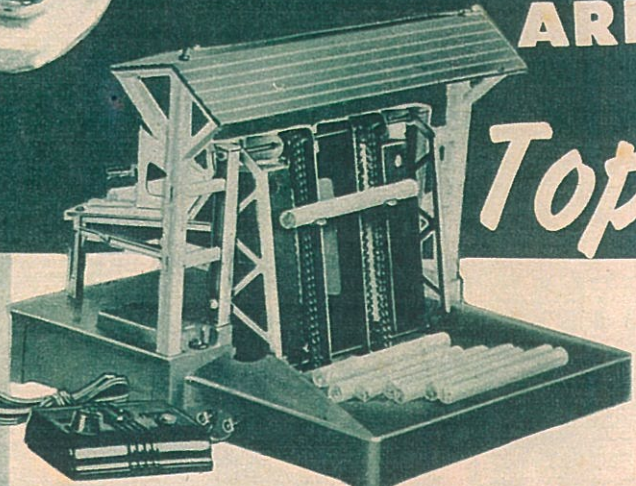

# Tops

**NO. 38 WATER TOWER**  
 Here's one of the most unusual model railroad accessories ever made—and it's fully operated by remote control! When you press the control button, spout lowers over loco tender and water level in tank drops, creating illusion of water flowing from spout! Tank is made of translucent polystyrene. **\$13.95**

**NO. 164 LOG LOADER**  
 This realistic Log Loader will make your freight yards a beehive of activity. Hooks on revolving, endless chain carry the logs to the elevated loading platform. When control button is pressed, logs tumble into waiting car. 9" high, 11 1/4" wide, 10 3/4" long. Logs included. **\$18.95**

**NO. 182 MAGNETIC CRANE**  
 This exciting model will perform all of the operations of a real crane—at a touch of the buttons. Remote control motor supplies winch to raise or lower block and tackle; derrick revolves in either direction in a full 360° circle. Energized magnet picks up steel scrap and unloads it into a waiting car. Cab is super-detailed. Height is 10". Base measures 6" x 6 1/2". Bin and steel scrap included. **\$22.50**