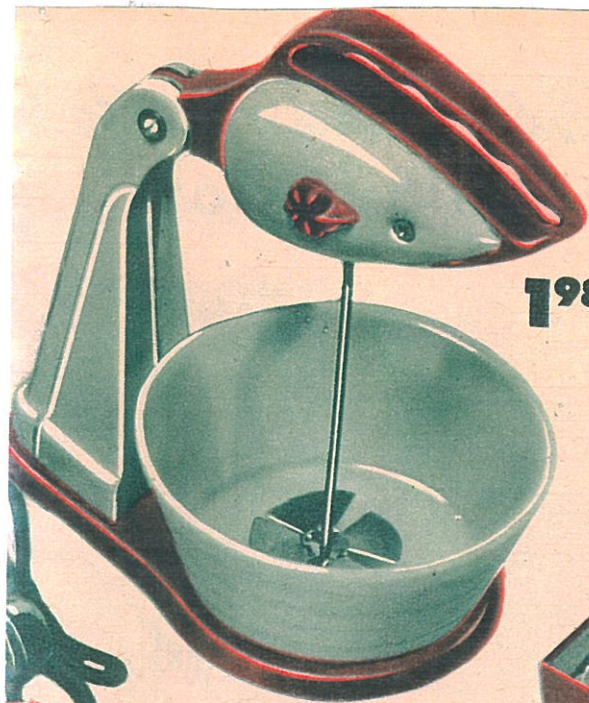

MIXER MAKER

You can whip cream for strawberry short cake or beat eggs for an omelet with this useful, non-electric toy. Just turn the handle of the sturdy mixer, and the beaters whirl. A "must" for the little girl who likes to help Mother cook.

198

ASK FOR 27BR1

PASTRY SET

This smaller pastry set has a pastry board, rolling pin, glass mixing bowl, cookie cutters, pie plates, wood masher, egg beater, "I Need" board with pegs, an oven thermometer and some recipes for you to make.

ASK FOR 27BR2

98c