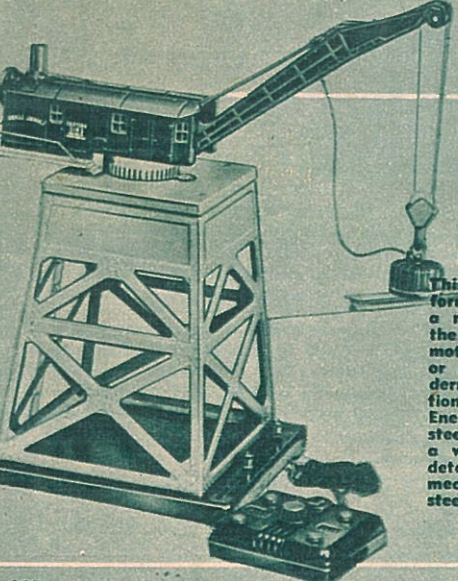

# Tops

**NO. 38 WATER TOWER**  
 Here's one of the most unusual model railroad accessories ever made—and it's fully operated by remote control! When you press the control button, spout lowers over loco tender and water level in tank drops, creating illusion of water flowing from spout! Tank is made of translucent polystyrene. **\$13.95**

**NO. 164 LOG LOADER**  
 This realistic Log Loader will make your freight yards a beehive of activity. Hooks on revolving, endless chain carry the logs to the elevated loading platform. When control button is pressed, logs tumble into waiting car. 9" high, 11 1/4" wide, 10 3/4" long. Logs included. **\$18.95**

**CTC LOCKON**

An indispensable part of your track layout. This lockon can be clamped to the track in order to provide a perfect power line connection. **40¢**

**NO. 152 CROSSING GATE**

When train approaches the crossing, red warning light flashes on and gate lowers automatically stopping highway traffic. When last car passes, light is extinguished and gate rises. 10 1/2" long. Contactor, bulb and wires included. **\$4.50**

**NO. 182 MAGNETIC CRANE**  
 This exciting model will perform all of the operations of a real crane—at a touch of the buttons. Remote control motor supplies winch to raise or lower block and tackle; derrick revolves in either direction in a full 360° circle. Energized magnet picks up steel scrap and unloads it into a waiting car. Cab is super-detailed. Height is 10". Base measures 6" x 6 1/2". Bin and steel scrap included. **\$22.50**