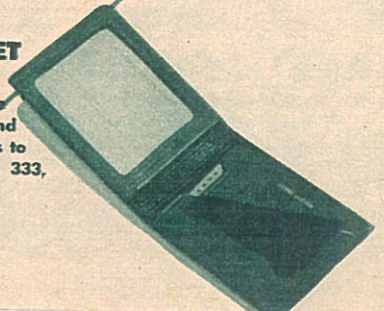

GIRL'S WALLET

Swell leather wallet with a handy change purse attached. Send 50c in coin or stamps to Billy and Ruth, Box 333, Philadelphia 5, Pa.