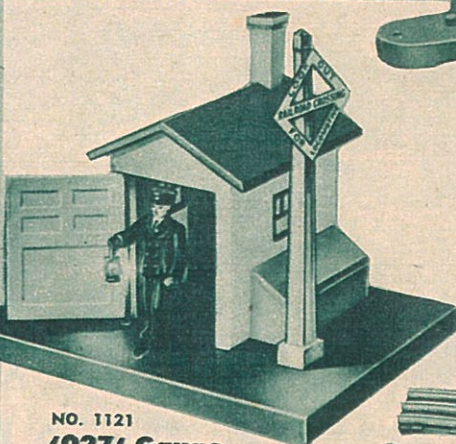

**NO. 164 LOG LOADER**  
 This realistic Log Loader will make your freight yards a beehive of activity. Hooks on revolving, endless chain carry the logs to the elevated loading platform. When control button is pressed, logs tumble into waiting car. 9" high, 11 1/4" wide, 10 3/4" long. Logs included. **\$18.95**

**CTC LOCKON**

An indispensable part of your track layout. This lockon can be clamped to the track in order to provide a perfect power line connection. **40¢**

**NO. 152 CROSSING GATE**

When train approaches the crossing, red warning light flashes on and gate lowers automatically stopping highway traffic. When last car passes, light is extinguished and gate rises. 10 1/2" long. Contactor, bulb and wires included. **\$4.50**

**NO. 182 MAGNETIC CRANE**  
 This exciting model will perform all of the operations of a real crane—at a touch of the buttons. Remote control motor supplies winch to raise or lower block and tackle; derrick revolves in either direction in a full 360° circle. Energized magnet picks up steel scrap and unloads it into a waiting car. Cab is super-detailed. Height is 10". Base measures 6" x 6 1/2". Bin and steel scrap included. **\$22.50**

**NO. 1121 '027' Gauge**

With each of these Remote Control switches a cleverly designed mechanism containing red-and-green colored lights indicates position of the swivel rail. Switch controller has a corresponding set of lights which indicates position even though switch may not be visible to operator. Price (includes one right-hand and one left-hand switch): **\$10.95**