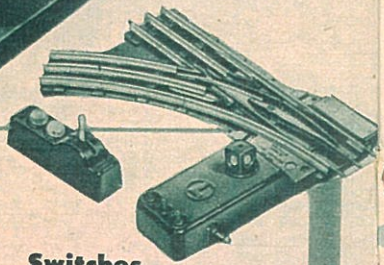

**NO. 164 LOG LOADER**  
 This realistic Log Loader will make your freight yards a beehive of activity. Hooks on revolving, endless chain carry the logs to the elevated loading platform. When control button is pressed, logs tumble into waiting car. 9" high, 11 1/4" wide, 10 3/4" long. Logs included. **\$18.95**

**CTC LOCKON**

An indispensable part of your track layout. This lockon can be clamped to the track in order to provide a perfect power line connection. **40¢**

**NO. 152 CROSSING GATE**

When train approaches the crossing, red warning light flashes on and gate lowers automatically stopping highway traffic. When last car passes, light is extinguished and gate rises. 10 1/2" long. Contactor, bulb and wires included. **\$4.50**

**NO. 182 MAGNETIC CRANE**  
 This exciting model will perform all of the operations of a real crane—at a touch of the buttons. Remote control motor supplies winch to raise or lower block and tackle; derrick revolves in either direction in a full 360° circle. Energized magnet picks up steel scrap and unloads it into a waiting car. Cab is super-detailed. Height is 10". Base measures 6" x 6 1/2". Bin and steel scrap included. **\$22.50**

**NO. 1121 '027' Gauge**

With each of these Remote Control switches a cleverly designed mechanism containing red-and-green colored lights indicates position of the swivel rail. Switch controller has a corresponding set of lights which indicates position even though switch may not be visible to operator. Price (includes one right-hand and one left-hand switch): **\$10.95**