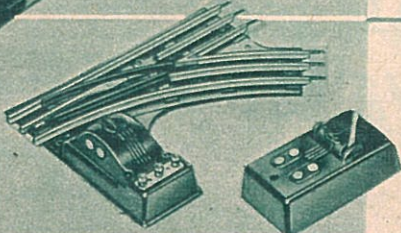

**NO. 1121 '027' Gauge**

With each of these Remote Control switches a cleverly designed mechanism containing red-and-green colored lights indicates position of the swivel rail. Switch controller has a corresponding set of lights which indicates position even though switch may not be visible to operator. Price (includes one right-hand and one left-hand switch): **\$10.95**

**Switches**

**NO. 022 'O' GAUGE SWITCHES**

These remote control switches are equipped with a Lionel exclusive Non-Derailing device which automatically throws swivel rail on open switches, thus preventing accidents. Intricately molded bakelite base supports rails. Per pair (one left, and one right-hand switch). **\$16.75**