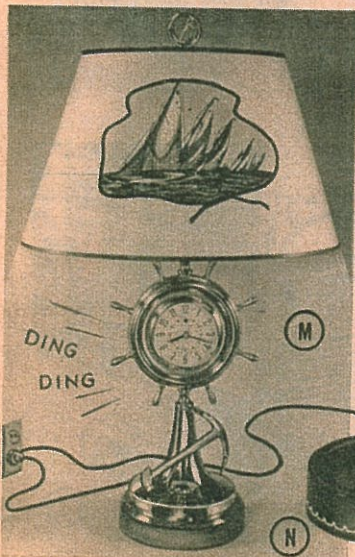

(H)

(J)

(K)

(L)

(M)

(N)

A 31-43X GIRL'S WRIST WATCH
(Tax incl.) \$15.

A gracefully designed, accurate watch of feminine appearance. The case round, of 10 karat rolled gold plate with stainless steel back and houses a jewel Swiss movement. Gold numerals dial with sweep second hand and a justable silk wristcord with gold clasp enhance the beauty of the watch. In plastic watch case. Ship. wt. 1 lb.

B 31-16X CALENDAR WRIST WATCH
(Tax incl.) \$16.

Days of the month as well as hours of the day are shown on the dial of this accurate timepiece. A 7-jewel Swiss movement is the heart of a practical yet extremely attractive, gift. Has moisture-proof chrome case with stainless steel back and leather strap. The calendar feature is a novel and useful extra value. In plastic watch case. Ship. wt. 1 lb.

D 31-26 CORONET BAROMETER \$25.

This handsome instrument is weather-conscious in three vital ways, registering temperature, barometric pressure and humidity. Its solid mahogany case is a lustrous background for the gleaming spindle and bezel of polished brass and the silver finished dials and scale. 20" long, its graceful appearance adds to the beauty of any room. Ship. wt. 1 lb.

M 10-56 NAUTICAL LAMP WITH ALARM CLOCK (Tax incl.) \$46.50

Both the design and material of this lamp are the best. Across its polished solid brass base lies ship's anchor at an attractive angle while above it and within a ship's wheel is mounted an excellent electric clock with an alarm that slowly strikes with bell-like sound at any designated time. To complete the nautical effect, the trim 16" parchment shade is decorated with a hand painting of sail boats. Ship. wt. 10 lbs.