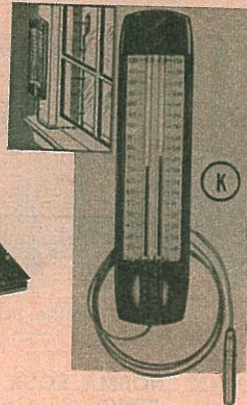

(H)

(J)

(K)

(L)

(M)

(N)

A 31-43X GIRL'S WRIST WATCH
(Tax incl.) \$15.

A gracefully designed, accurate watch of feminine appearance. The case round, of 10 karat rolled gold plate with stainless steel back and houses a jewel Swiss movement. Gold numerals dial with sweep second hand and a justable silk wristcord with gold clasp enhance the beauty of the watch. In plastic watch case. Ship. wt. 1 lb.