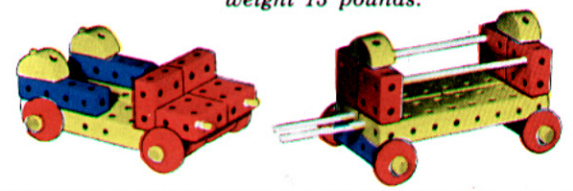

NO. 15 PEG BLOX
Suggested Retail Price **$1.50**
11 shapes, 44 pieces and design sheet.
Standard package 12 cans—weight 14 pounds.

NO. 25 PEG BLOX
Suggested Retail Price **$3.00**
13 shapes, 74 pieces and design sheet.
Standard package 6 cans—weight 13 pounds.