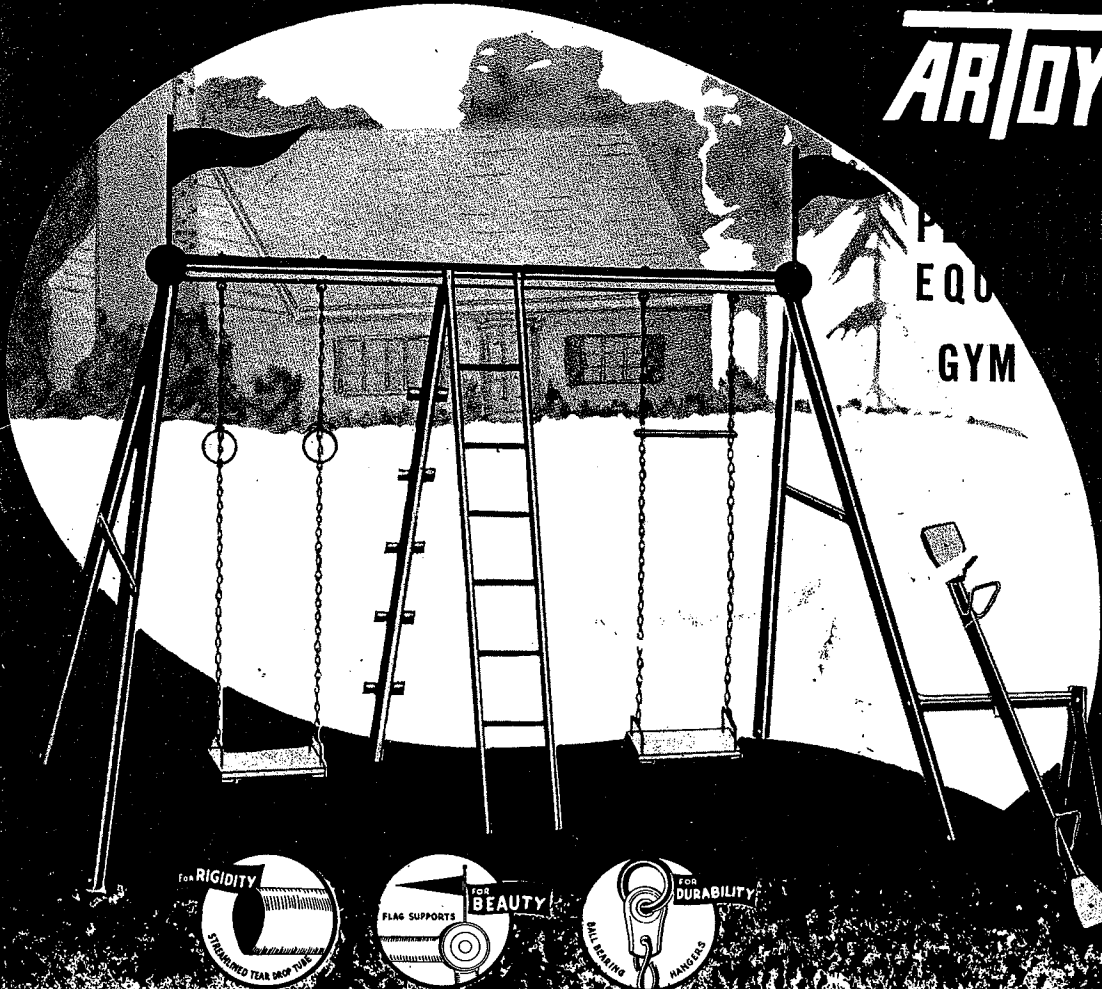

Jan - March
1950

ARTOYS

PLAY
EQU
GYM

At The Toy Fair

HOTEL NEW YORKER 200 Fifth AVENUE
Room 535 Room 813