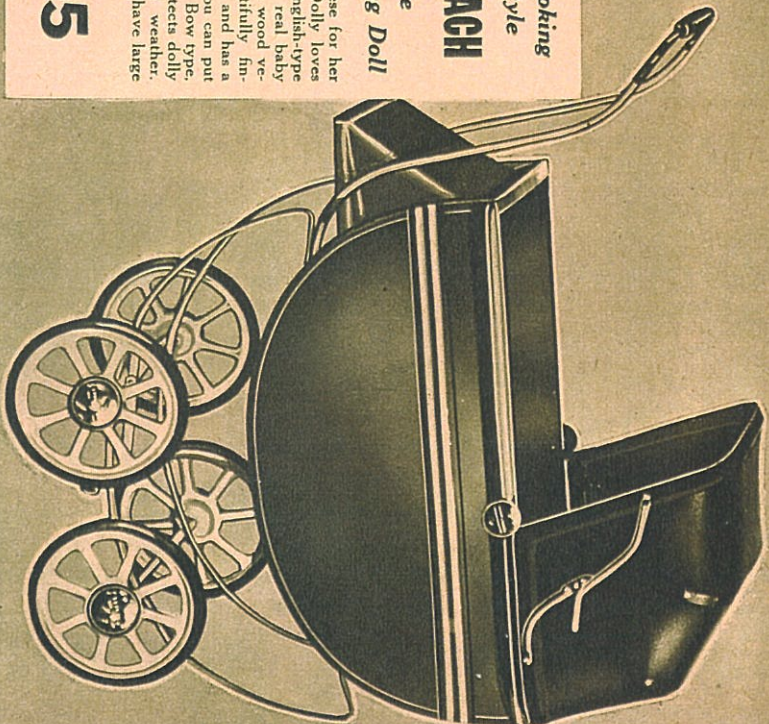

*A Smart-Looking
English Style*
DOLL COACH

*for some
Smart-Looking Doll*

Ruth has one of these for her dolly. She says "Dolly loves to go riding in her English-type coach that is like a real baby perambulator." The wood veneer body is beautifully finished and decorated and has a foot extension, so you can put your big dolly in it. Bow type, collapsible hood protects dolly from the sun and weather. Rubber tired wheels have large nicked hub caps.

$5.95

**CONVERTIBLE
DOLL CARRIAGE
AND
DOLL STROLLER**

"Serves two purposes," says Ruth. "It's a dandy doll carriage, that enough for your largest dolls, that is quickly changed into a stroller. And the whole thing folds up so you can take it with you in the car." High-grade leatherette body and bow-type hood. Rubber-tired wheels.

$3.40