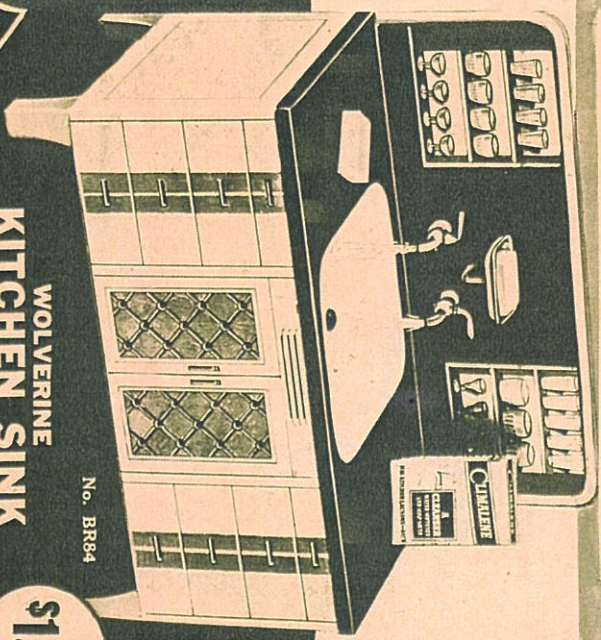

\$1.00

No. BR81

INSIDE
DOOR

Ida Looks Into Her New PLAY ELECTRIC REFRIGERATOR

Metal, white enameled. Size 13 1/2 x 8 x 5 1/4 inches. Wire shelves. Freezing chamber has drawer with imitation ice cubes. Play packages, food products.

\$1.00

No. BR82

17 1/2" Long
10 5/8" Wide
15 1/4" High

No. BR83

Helen, a friend of Ruth, gets ready for her tea party—she will use her new TEA WAGON

Can't you picture how surprised her friends will be when Helen serves at her tea party using this fine tea wagon that's just like Mother's? It's big—17 1/2 inches long, 10 inches wide, 15 1/4 inches high. Made of wood, finished in modern maple with a colored design on tray top. Pusher handles with a colored design on tray top. Pusher handles on both ends. Swivel casters on front. 4-inch wood wheels on rear. **Tea Wagon only—\$1.00**

This is the set Ruth uses
21-PIECE

GYPSY TEA SET

Ruth says: "Girls, you must come over to my house for tea. I know you'll love this new tea set of mine. It's called Gypsy ware—the latest thing in dishes. Mother tells me. I'm proud of this rich, blue, yellow and old ivory. I have plenty of dishes to serve you, for there are 21 pieces in the set—4 plates, 4 cups, 4 saucers, 4 cereal bowls, 4 bowls, cream pitcher, sugar bowl with lid and a teapot with lid." **No. BR85 \$1.00**