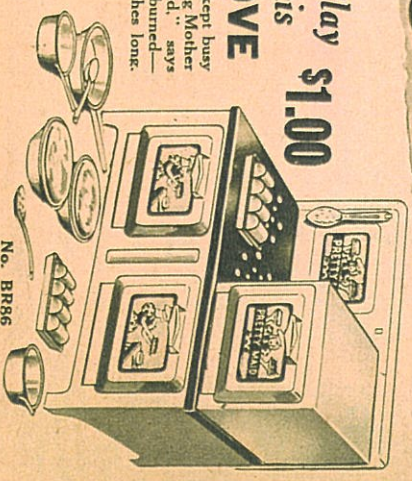

This is the set Ruth uses
21-PIECE

GYPSY TEA SET

Ruth says: "Girls, you must come over to my house for tea. I know you'll love this new tea set of mine. It's called Gypsy ware—the latest thing in dishes. Mother tells me. I'm proud of this rich, blue, yellow and old ivory. I have plenty of dishes to serve you, for there are 21 pieces in the set—4 plates, 4 cups, 4 saucers, 4 cereal bowls, 4 bowls, cream pitcher, sugar bowl with lid and a teapot with lid." **No. BR85 \$1.00**

No. BR84

WOLVERINE KITCHEN SINK WITH RUNNING WATER

Ruth says: "Girls, here's a sink for your play kitchen in which you can really wash dishes, for it has running water. Put the rubber stopper in the drain, put your dishes in the sink, turn on the faucets and let enough water run in to wash them clean. Then when you're finished, take the stopper out and water runs out drain. This great cabinet-type sink is made of metal, 10 7/8 inches long, 5 1/2 inches deep, 9 3/8 inches high. There's a soap dish above the faucets." **\$1.00**

BACK VIEW

Look! . . . 20 Play Pieces with this **PLAY STOVE** **\$1.00**

"So many utensils, you'll be kept busy for hours playing you're helping Mother bake pies, cakes and bread," says Ruth. "And you can't get burned—this big metal stove, 9 1/2 inches long, 8 1/2 inches high, 5 1/4 inches wide, is nonelectric. Play pieces include: 2 spoons, strainer, 2 pie plates with wooden play pies, 8 play loaves of bread, 2 bread pans, frying pan, large and small pots." **No. BR86**