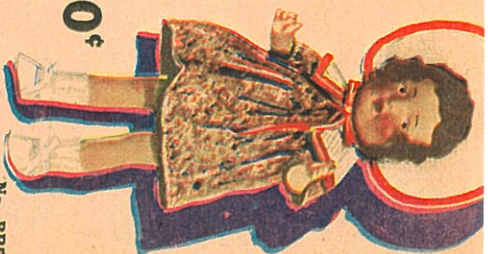

"Princess Beatrix"

No. BR46

WITH MAGIC EYES
Feels like a real baby. Cuddly! Soft and fluffy. Her great big eyes move from left to right and have real lashes. Her tiny fists are clenched like a new-born infant and she cries when you put her to sleep. Etc. . . . **\$2.98**

"Nancy" Baby Doll

BR57

is a 24-inch baby doll, composition head, arms, and legs. She has a stuffed body you'll want to hug. Wears a baby dress with bonnet to match, baby socks tied with ribbon. **98¢**

50¢

"Evelyn"—a Beauty

No. BR58

She has a stuffed body, wears a printed dress with bonnet to match, sewed foundation wig and has shoes and socks.

This Long-Dress Baby Doll Is

Called "Edith" by Her Many Friends