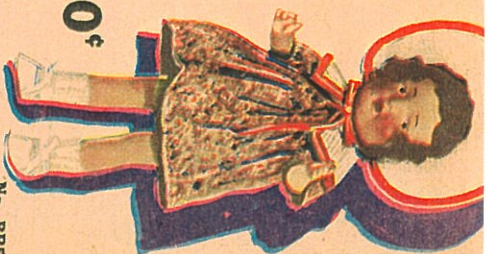

For Christmas - Do It

"Princess Beatrix"

No. BR46

WITH MAGIC EYES
Feels like a real baby. Cuddly! Soft and fluffy. Her great big eyes move from left to right and have real lashes. Her tiny fists are clenched like a new-born infant and she cries when you put her to sleep. Etc. . . . **\$2.98**

"Nancy" Baby Doll

BR57

is a 24-inch baby doll, composition head, arms, and legs. She has a stuffed body you'll want to hug. Wears a baby dress with bonnet to match, baby socks tied with ribbon. **98¢**

50¢

"Evelyn"—a Beauty

No. BR58

She has a stuffed body, wears a printed dress with bonnet to match, sewed foundation wig and has shoes and socks.

This Long-Dress Baby Doll Is

Called "Edith" by Her Many Friends