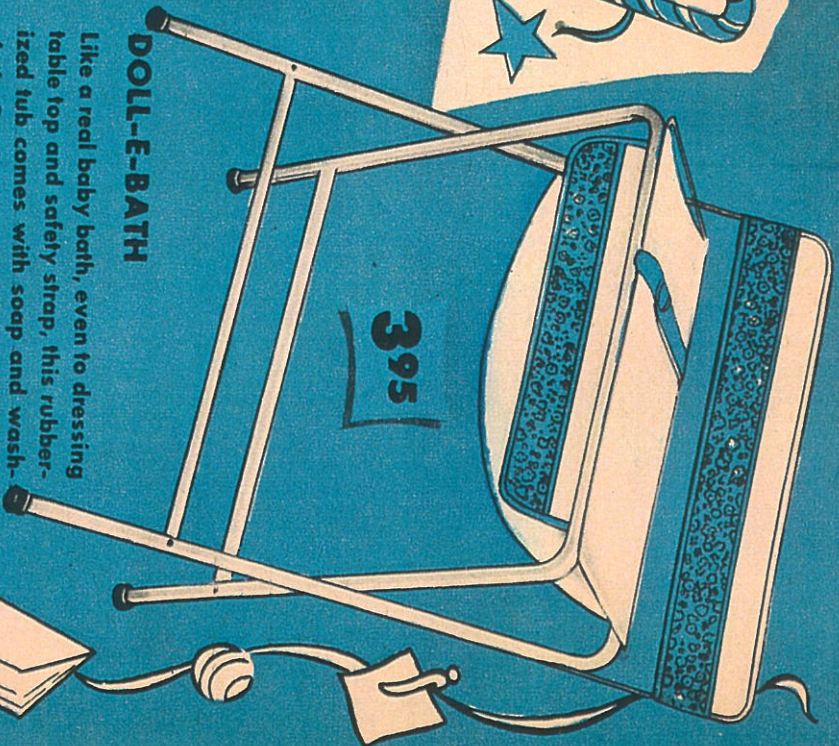

Real Value

DOLL SULKY

You'll have loads of fun taking dolly out in her own little sulky. It's all metal with a plastic strap to make her ride safe. By Muskin Mfg. Co. Ask for 14BR1.

DOLL-E-BATH

Like a real baby bath, even to dressing table top and safety strap, this rubberized tub comes with soap and washcloth. By American Metal Specialties, Inc. Ask for 14BR2.