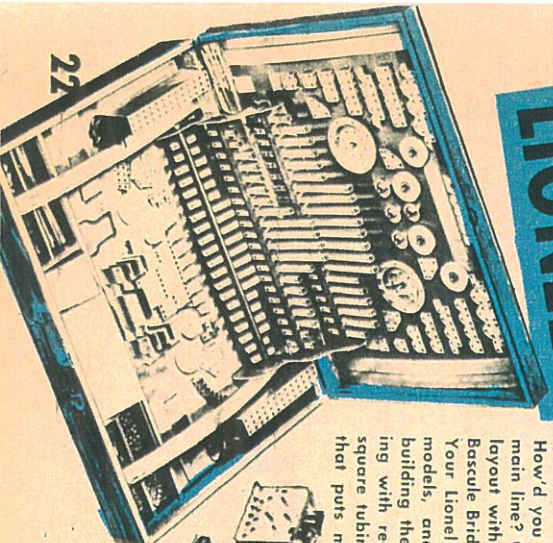

"Hey Gang! - Get these NEW

LIONEL R.R. ACCESSORIES

Fascinating new remote control and scenic accessories add new thrills to modern railroading. These realistic Lionel additions give more life to your layout, mean more fun for you!

950

No. 3472 OPERATING MILK CAR WITH PLATFORM

Eight miniature milk cans load through a roof hatch and, at each touch of the remote control button, the door opens and milkman pops out to deliver a milk can to the platform.

No. 394

LIONEL ROTARY BEACON

Miniature of the rotary beacons used to define the air lanes throughout the United States.

295

175

No. 70 LAMP POST

Small scale yard light swivels about horizontal and vertical axles. Can be permanently mounted on layout.

1450

No. 3656 CATTLE CAR AND PLATFORM

Brand new automatic cattle car and corral type platform. Just push the button, and cattle move in and out of the car from the corral.

895

No. 132 LIONEL TRAIN STATION

Exact replica of the wayside stations found throughout rural U.S. Windows and doors are illuminated by a centrally placed powerful light. Shingle roof, clapboard sides, platform paved with brick.

PRICED . . .

FROM $4.95 TO $27.95

They Build Hundreds of Exciting Models LIONEL Construction Kits

How'd you like to build a carnival right alongside your main line? Or perhaps add further realism to your train layout with Towers, Hoists, Conveyors, Derricks, even a Bascule Bridge that you can assemble quickly and easily. Your Lionel Construction Kits give you all these useful models, and many, many more. And there's fun in building the modern Lionel way, because you're working with real tiny rivets, rubber grommets and sturdy square tubing. Most kits have a powerful Electric Motor that puts many of these exciting models into action.

No. 343 LIONEL CONSTRUCTION KIT