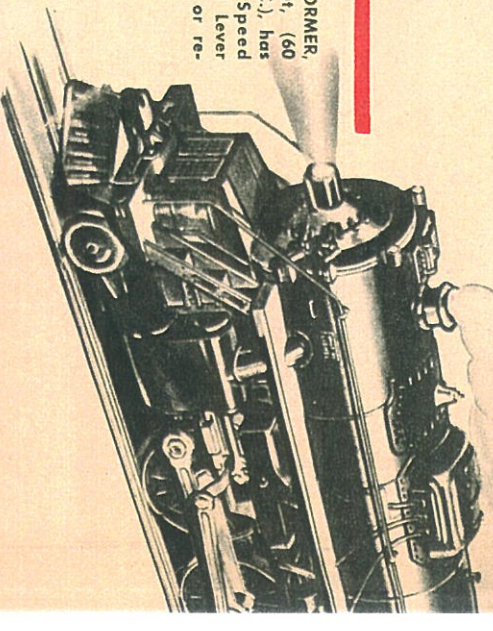

Awaaay they Go

**TYPE ZW "TRAINMASTER"
TRANSFORMER**

2500

TYPE VW "TRAINMASTER" TRANSFORMER. (Not shown, but same as ZW except 150-Watt output)
$22.95

No. 1115 "027" GAUGE SCOUT SET

Handy die-cast Locomotive, built to haul freight at high speeds. Train includes: 1 No. 1110 steam-type Locomotive—1 No. 1001T Tender—1 No. 1002 Gondola Car—1 No. 1005 Oil Car—1 No. 1007 Caboose—1 No. 1013 Curved Track—1 section No. 1018 Straight Track—1 No. 1009 Uncoupling Track Section—1 No. 1011 Transformer—1 CTC Lockon—1 Tube of Lubricant—Instruction Booklet.

1595

TYPE 1033 TRANSFORMER, with 90-Watt output, (60 Cycles, 115 Volts A.C.), has new easy-to-grip Speed Control Throttle and Lever for blowing Whistle or reversing Locomotive.

1095