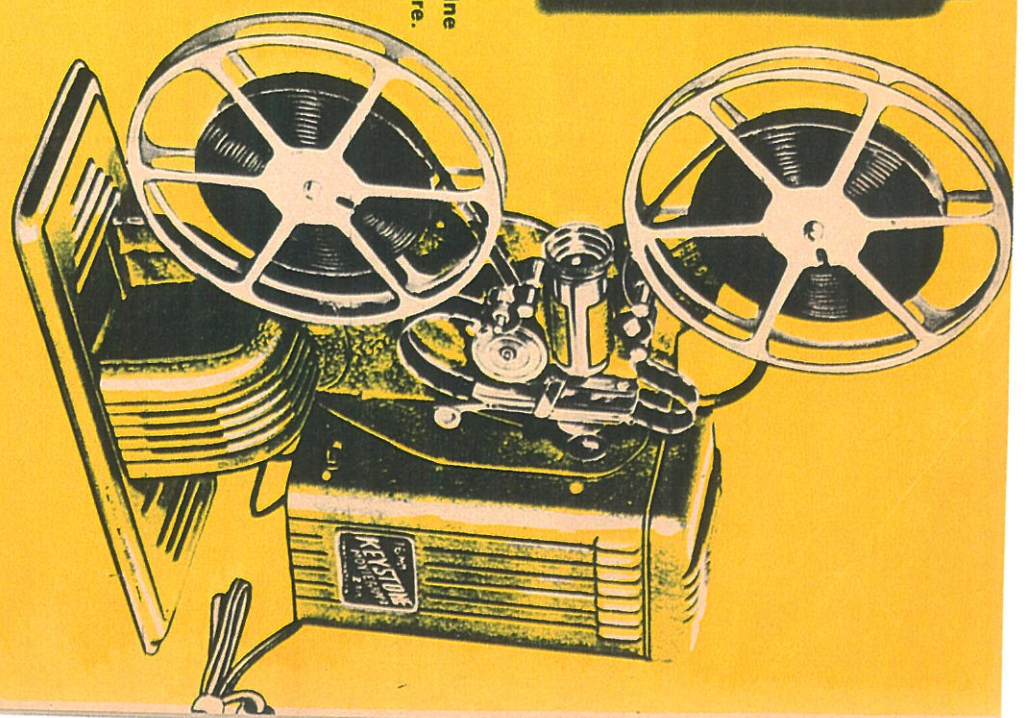

MOVIE PROJECTOR

What could be more wonderful than movies at home! This fine 400 ft. capacity projector will bring you endless pleasure. By Keystone Mfg. Co. Ask for 23BR1.

Low Price

STATION

g two-story gas station has just about every-
You can pump gas, wash cars, put air in tires,
ere's an elevator that really works. By Keystone
o. Ask for 23BR2.