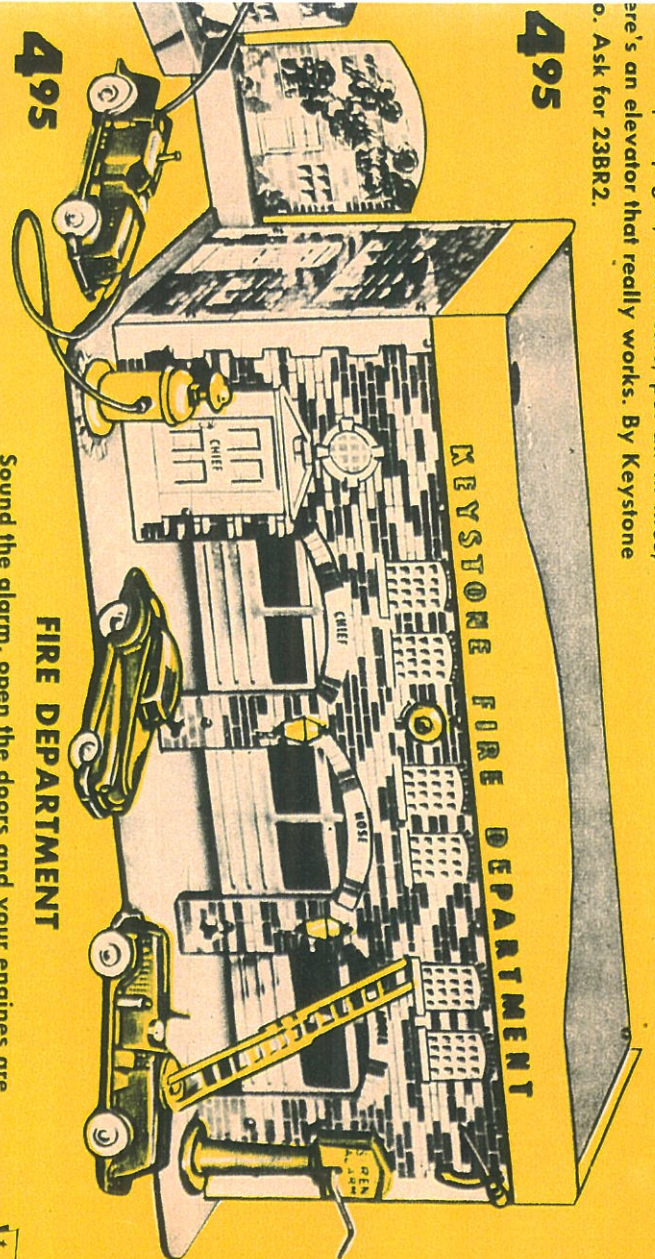

495

FIRE DEPARTMENT

Sound the alarm, open the doors and your engines are
off to the fire. Reel water sprays on the "burning ware-
house." By Keystone Mfg. Co. Ask for 23BR3.