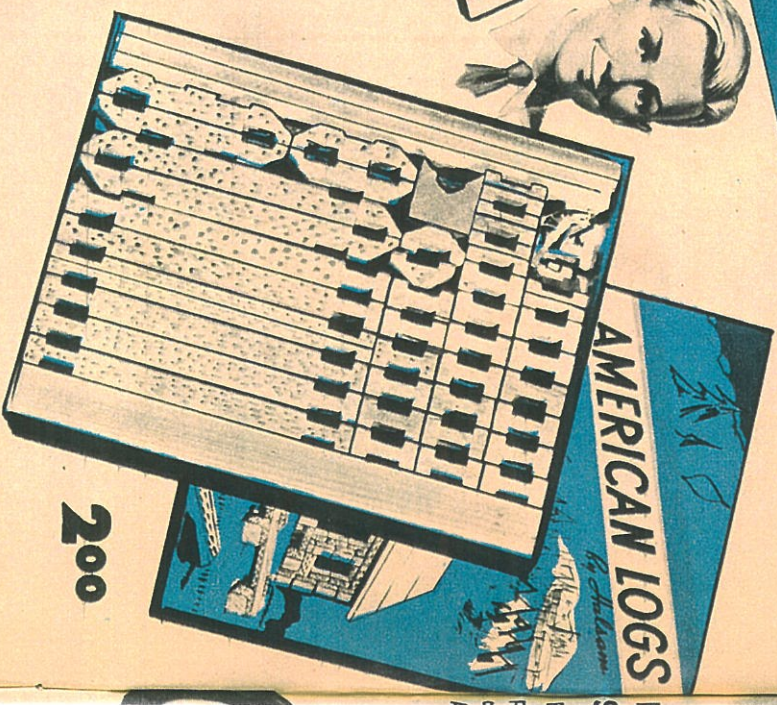

TABLE AND CHAIR SET

Beautiful white metal table and chairs with colorful upholstery will make your dreams come true. By Hampden Specialty Products Co. Ask for 29BR3.

1350

ALPHABET SAFETY BLOCKS

Gay colored blocks with rounded corners and smooth edges are ideal for little tots. By Halsam Products Co. Ask for 30BR1.

100

AMERICAN BRICKS

Model houses built with these wooden bricks look like real buildings. Windows, doors and roofs are included. By Halsam Products Co. Ask for 30BR2.

200

AMERICAN LOGS

Build a pioneer log town complete with cabins, block houses and stockade. Logs, roof planks and chimneys make up the set. By Halsam Products Co. Ask for 30BR3.