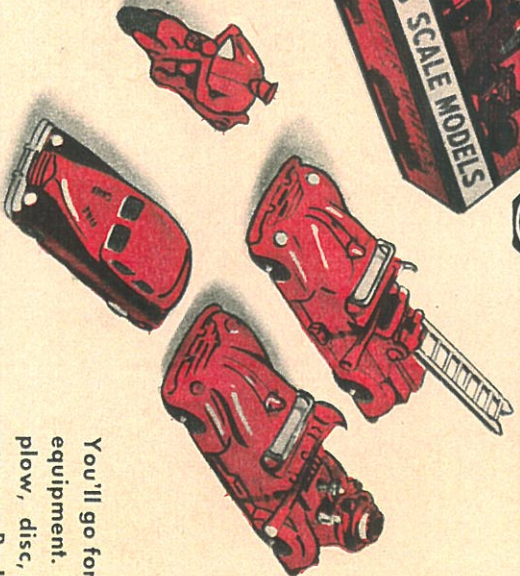

1795

**1964
Doepke**

H HAULER

Copy of a real earth hauler, loaded truck will carry full load through ground. By Chas. Wm. Mfg. Co. Ask for 33BR1.

UNIT MOBILE CRANE

1395

Here's a remarkable action model crane. Interchangeable hook and clam shell lift amazing weights. By Chas. Wm. Doepke Mfg. Co. Ask for 33BR2.

BUCKET LOADER

This reproduction of a real bucket loader shoves sand into a pile, buckets collect and dump it into the spout. By Chas. Wm. Doepke Mfg. Co. Ask for 33BR4.

1395

GRADER

Feature road grader with its adjustable blade. By Chas. Wm. Mfg. Co. Ask for 33BR3.

TRUCKING and

489

TRACTOR TRAILER TRUCK

A swell "three-in-one" toy, the big red tractor trailer truck has removable metal sides. Load of logs and chains mean added fun. By Hubley Mfg. Co. Ask for 34BR1.

239

FIRE DEPARTMENT
Engine, hook and ladder, chief's car, motorcycle, and two axes make up this fire department. By Hubley Mfg. Co. Ask for 34BR2.

FARM SET

You'll go for this fine model farm equipment. Set includes tractor, plow, disc, spreader and farm wagon. By Hubley Mfg. Co. Ask for 34BR3.