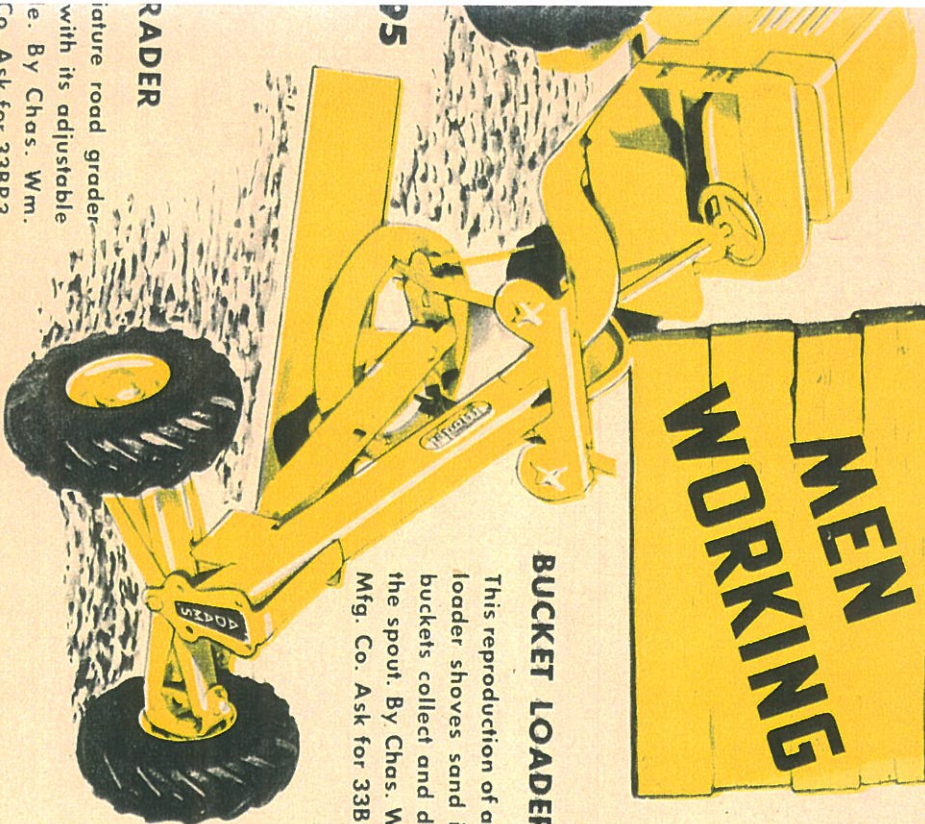

A really amazing toy is this electric scale model of a full-size towmotor. It lifts, lowers, stacks, carries, tows and pushes just like its big brother fork-lift truck. By Urbana Mfg. Co. Ask for 32BR3.

1795

**1964
Doepke**

H HAULER

Copy of a real earth hauler, loaded truck will carry full load through ground. By Chas. Wm. Mfg. Co. Ask for 33BR1.

UNIT MOBILE CRANE

1395

Here's a remarkable action model crane. Interchangeable hook and clam shell lift amazing weights. By Chas. Wm. Doepke Mfg. Co. Ask for 33BR2.

BUCKET LOADER

This reproduction of a real bucket loader shoves sand into a pile, buckets collect and dump it into the spout. By Chas. Wm. Doepke Mfg. Co. Ask for 33BR4.

1395

GRADER

Feature road grader with its adjustable blade. By Chas. Wm. Mfg. Co. Ask for 33BR3.

TRUCKING and

489

TRACTOR TRAILER TRUCK

A swell "three-in-one" toy, the big red tractor trailer truck has removable metal sides. Load of logs and chains mean added fun. By Hubley Mfg. Co. Ask for 34BR1.

239