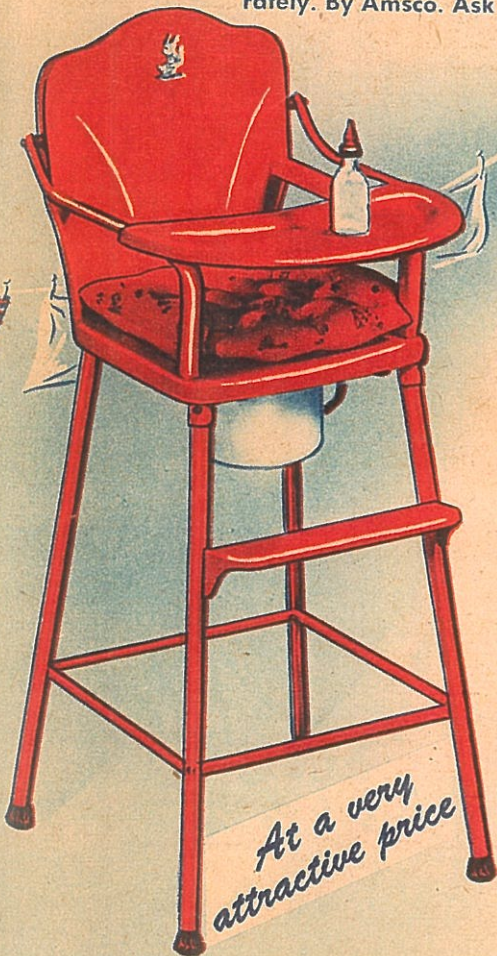

*Dolly must have
these nursery helps!*

DOLL-E-NURSER

What fun to fix Dolly's bottles with this nifty set! Attractive blue enamel pot and lid hold rust-proof bottle rack, six bottles and nipples. Plastic funnel, bottle brush, nipple jar, measuring cup, and spoon included. By Amsco. Ask for 31BR1.

198

ADVERTISED IN
LIFE

DOLL-E-CRIB

You will be proud to own this beautiful crib. Made just like a real baby's bed with paneled head, footboard and dropside. Ivory metal with colorful decal trim. Mattress available separately. By Amsco. Ask for 31BR2.

595

DOLL-E-POTTY CHAIR

Every little mother will soon have her wetting doll well trained with this realistic potty chair. Includes removable 6 inch potty, plastic seat pad, nursing bottle and nipple. Feed tray is movable. By Amsco. Ask for 31BR3.

DOLL-E-BATH

Here is the most wonderful doll's bath you could ever imagine! New plastic tub will not crack, peel or pull apart. Top with safety strap moves up and down. Folding steel utility tray. Wash cloth, soap, nursing bottle and nipple included. By Amsco. Ask for 31BR4.

395

Amsco

*At a very
attractive price*