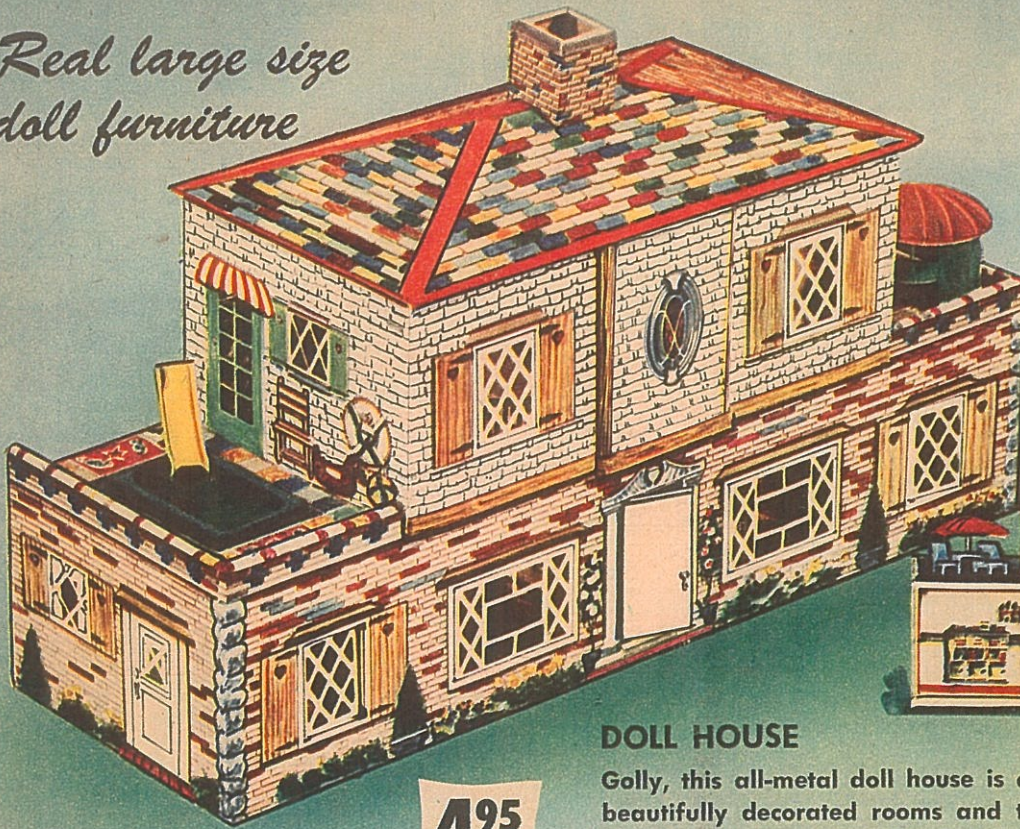

Real large size
doll furniture

Come
Play house

DOLL HOUSE

Golly, this all-metal doll house is a dream with seven, beautifully decorated rooms and two outside terraces. Comes complete with 27 pieces of plastic furniture. There's even a swimming pool! By T. Cohn, Inc. Ask for 30BR1.

4⁹⁵

PERMA-BROOMETTE

You know how Mommy loves to use her colorful Perma-broom. Now you can have your very own, made just to your size! Wonderful Electrene bristles pick up dirt like magic! By Modglin Co. Ask for 30BR2

98^c