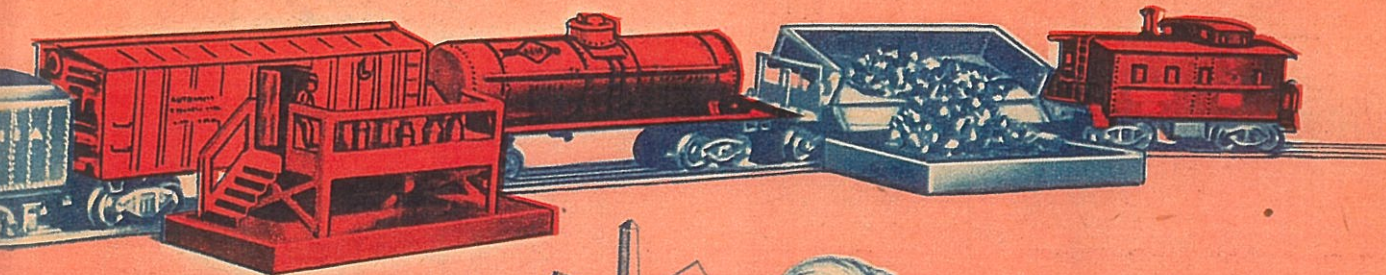

NO. 63WS FREIGHT

Set with powerful steam turbine loco. Consists of No. 681 Locomotive and Tender, No. 6555 Oil Car, No. 3469X Operating Car, Platform, No. 6457 Illuminated Caboose, 8 sections Curved Track, 7 sections Straight Track, Lockon, Lubricant, Track Clips, and Instruction Booklet.