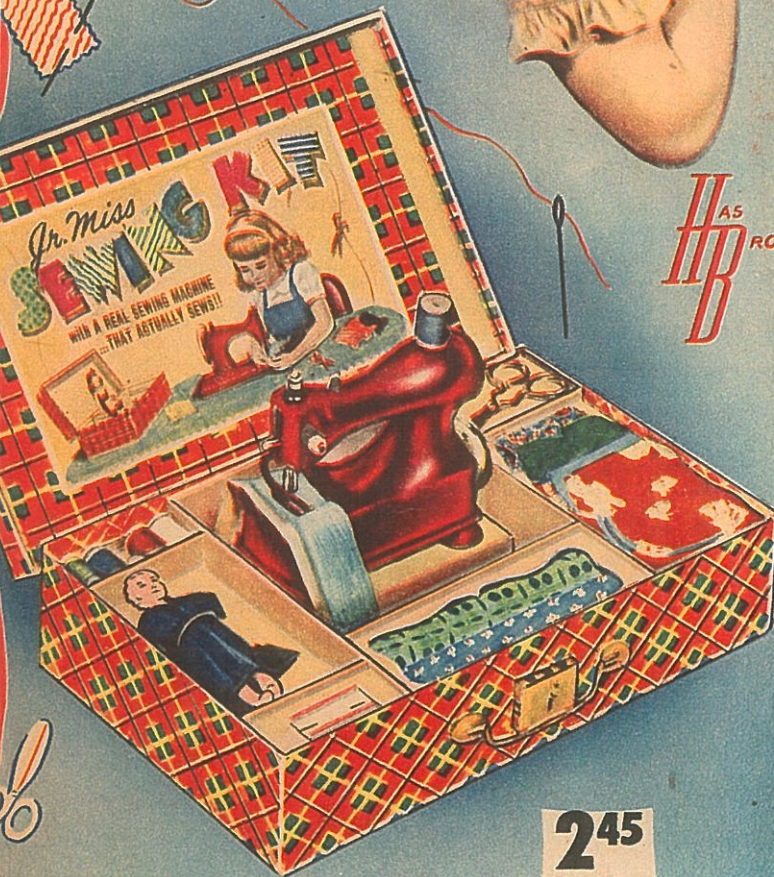

With an iron just like Mother's—in your size, of course—you can keep your dolly's clothes always fresh and neat. By Metal Ware Corp. Ask for 27BR3.

**IRONING BOARD**

Just like Mother's! This grand little ironing board is all steel with bright red finish. Double lock insures rigidity and it folds flat for handy storing. 22 inches high with 26 inch top. By Barry Toy-craft Co. Ask for 27BR2.

**1<sup>95</sup>**

*by* BARRY TOYCRAFT

Mary likes to pretend she is a "grown-up" like her big sister. She can be too, with her very own cosmetic kit!

**95<sup>c</sup>**

**JUNIOR MISS COSMETIC KIT**

Be a traveling beautician with this attractive kit chockfull of all necessary cosmetic items. Every little girl will love this grown-up toy. By Hassenfeld Bros., Inc. Ask for 28BR1.