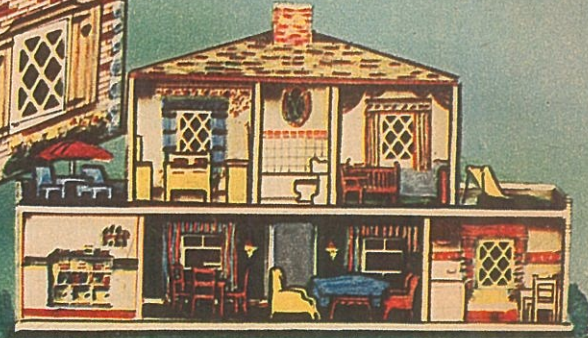

Real large size
doll furniture

Come
Play house

DOLL HOUSE

Golly, this all-metal doll house is a dream with seven, beautifully decorated rooms and two outside terraces. Comes complete with 27 pieces of plastic furniture. There's even a swimming pool! By T. Cohn, Inc. Ask for 30BR1.

4⁹⁵

PERMA-BROOMETTE

You know how Mommy loves to use her colorful Perma-broom. Now you can have your very own, made just to your size! Wonderful Electrene bristles pick up dirt like magic! By Modglin Co. Ask for 30BR2

98^c