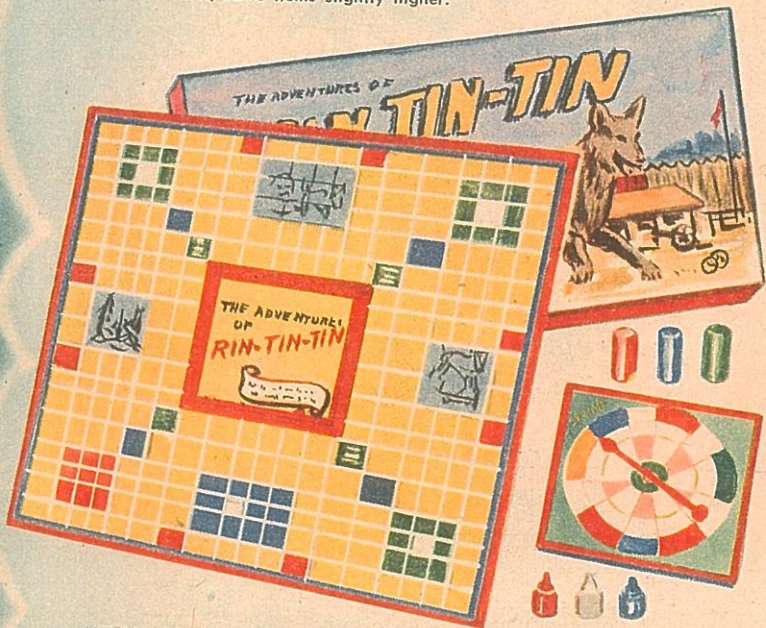

*A Lot of Toy
For the Money—*

TAK-A-PEG DESK-ETTE OUTFIT

Combination desk, blackboard, peg set, and storage space. Alphabet and numbers on blackboard. Large punched board for Tak-A-Peg with 208 holes under top, pegs and hammer. Sturdily built. By Transogram. Ask for **19BR1**.

198

"CALLING SUPERMAN" GAME

Have fun with Superman, hero of TV, radio! Lithographed playing board; assignment cards; travel spinner; Calling Superman dial; game markers and figure of Superman, instructions, implements cellophane wrapped. By Transogram. Ask for **19BR2**.

Without notice, all prices subject to change. In some sections of the South and West, some items slightly higher.

"RIN TIN TIN" GAME

Boy! Does Billy love this Rin Tin Tin Game! See Rin Tin Tin on TV! Contains lithographed playing board, playing markers, adventure cards, spinner, instructions. By Transogram. Ask for **19BR3**.