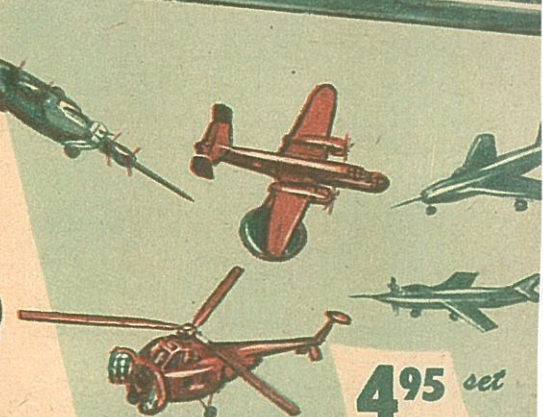

1⁰⁰

For model building enthusiasts!

Revell

4⁹⁵ set

4⁹⁵ set

4⁹⁵ set

REVELL'S VICTORY AT SEA FLEET

The Navy ships seen on TV's Victory at Sea show are now in plastic kits. Designed to scale from official Navy blueprints. Aircraft Carrier, Destroyer and Patrol Torpedo Boat. For all ages. Has cement and paint. By Revell. Ask for 23BR3.

WESTERN COLLECTION

Got a yen for the West, Pardner? All the flavor of the Old West is here: chuck wagon, ranch wagon, Wells Fargo Stage Coach, covered wagon, Western figures group. Paint, brush, cement. By Revell. Ask for 23BR4.