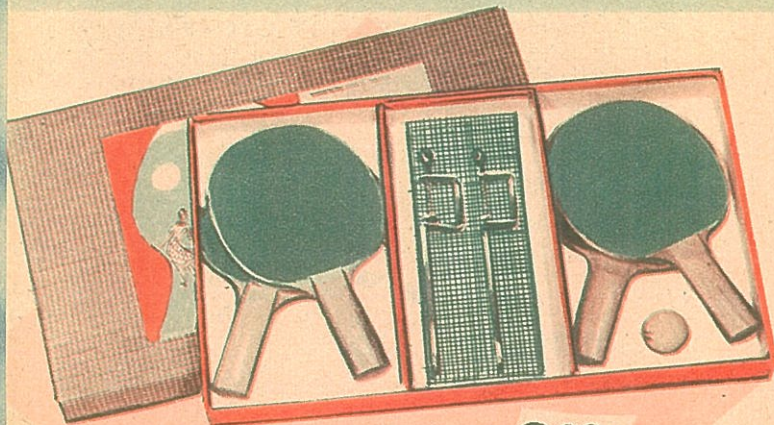

2⁹⁸

TABLE TENNIS SET

Here's a professional type table tennis set complete with four sand faced paddles, a fully bound net, sturdy screw clamps, and a ball. The 4 paddles are the same type as used by Junior tournament players. By Pressman. Ask for **20BR3**.