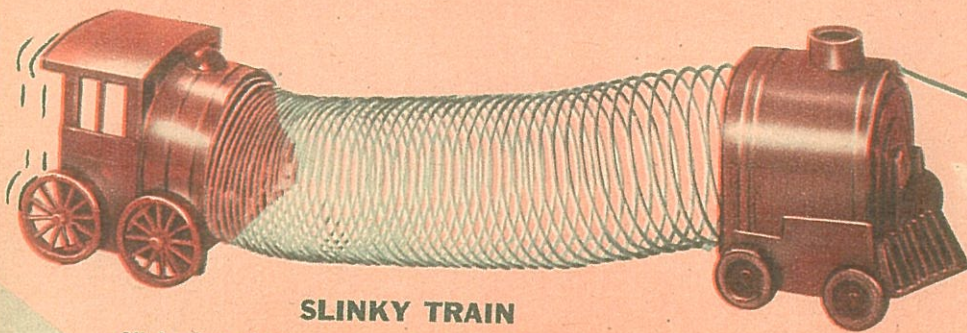

695

TRU-ACTION ELECTRIC BASKETBALL

Ball is actually carried up and down the field, shots are made as in real basketball. Fun for the entire family. Operates on 110 Volt, A.C. only. 25 inches long. By Tudor. Ask for 22BR5.

695

Without notice, all prices subject to change. In some sections of the South and West, some items slightly higher.

Slinky

2⁰⁰

SLINKY TRAIN

Slinky Train jogs along, over hills and in valleys with its spring toy body making it seem alive. Nothing to wind up. A favorite with the pull-toy set. By James Industries, Inc. Ask for 23BR1.