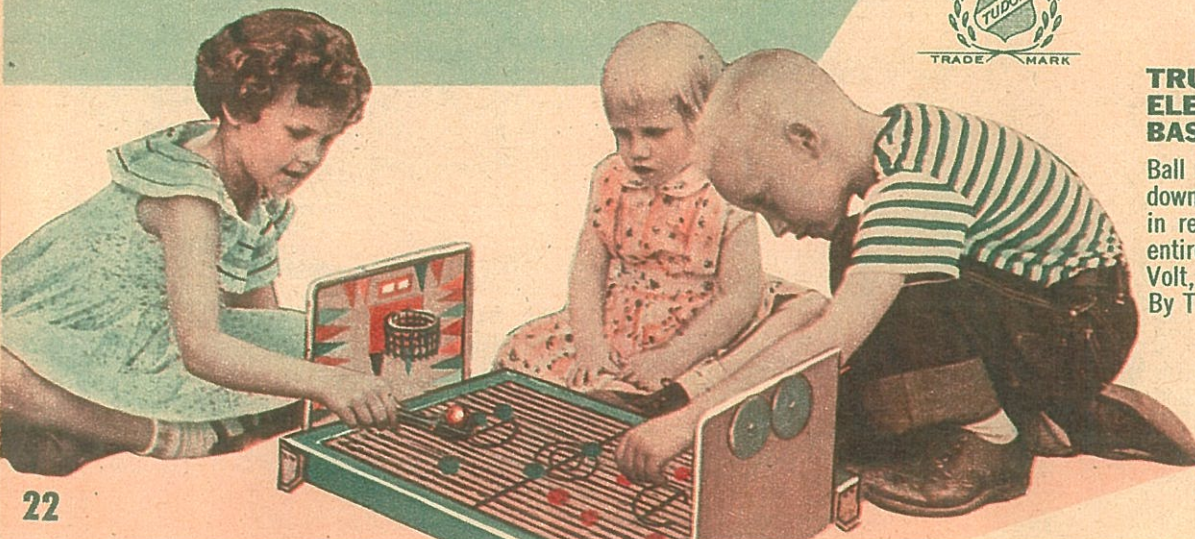

Without notice, all prices subject to change. In some sections of the South and West, some items slightly higher.