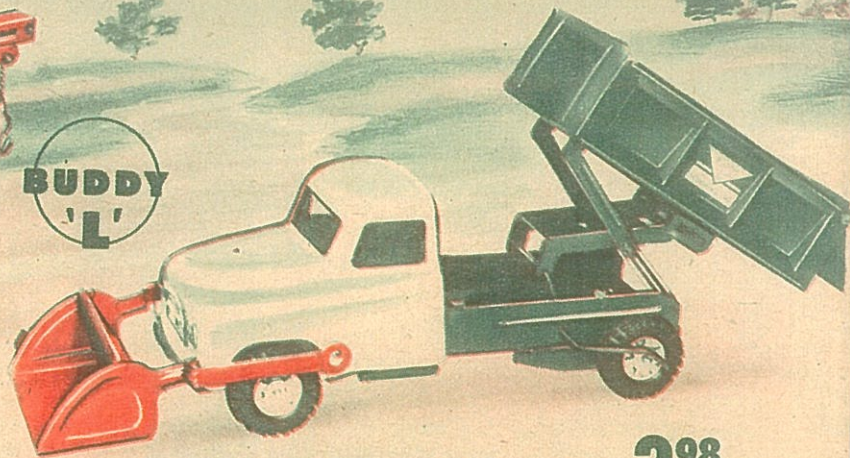

4⁹⁸

BUDDY "L" HEAVY MACHINERY SERVICE TRUCK WITH TRAVERSE HOIST

Picks up machinery load and brings it right into box of truck. All heavy gauge steel construction. 6 heavy-duty tires. 23¼ inches long. A Buddy "L" "Lifetime" Toy. Ask for **20BR1**.

2⁹⁸

BUDDY "L" FRONT LOADER HI-LIFT DUMP TRUCK

This is one of Billy's favorites. Picks up load, transfers to dump body which raises and has dumping action. Rubber tires. 17¾ inches long. A Buddy "L" "Lifetime" Toy. Ask for **20BR2**.