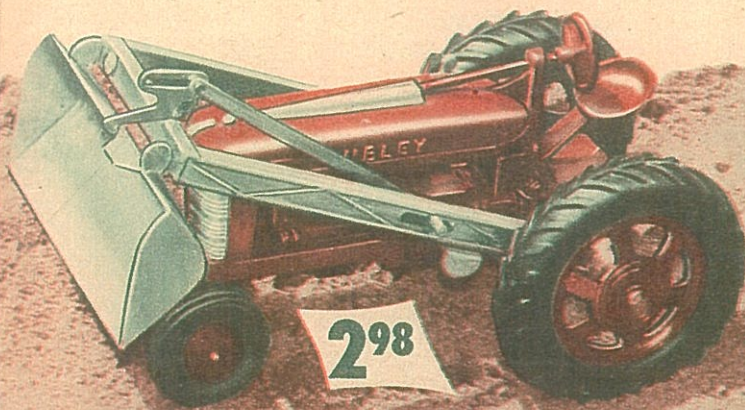

149

DELUXE SPORTS CAR

Sleek, colorful car with the removable black top. 9 1/4 inches long with transparent wraparound windshield, dashboard with gadgets, steering wheel. Rubber wheels, aluminum trim. Metal. By Hubley. Ask for 32BR4.

Write to us at Box 333, Phila. 5, Pa. for our brand new "How to Draw Cartoons" Book and our own exciting game! Send 25¢ to cover cost of mailing.
Billy & Ruth

398

CUSTOM SPORTS CAR

Motor trouble? Open front hood to investigate. Red and cream with aluminum trim. Transparent windshield, spare tire, dashboard details; steering wheel turns front wheels! Almost 13 inches long, metal. By Hubley. Ask for 32BR5.

298

TRACTOR LOADER

For young farmers! Metal tractor loader. Red with bright metal loader, aluminum trim, spring seat; steering wheel operates front wheels. Side lever raises, lowers and dumps loader. 13 inches long. By Hubley. Ask for **33BR1**.