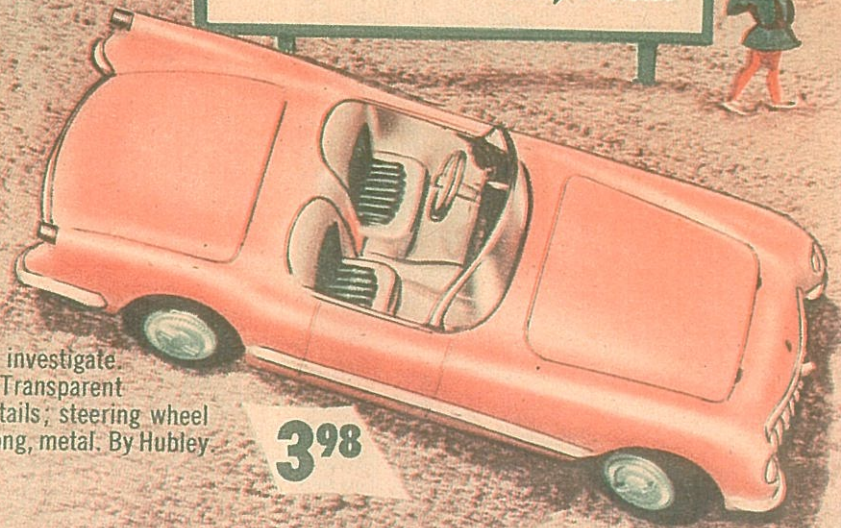

398

CUSTOM SPORTS CAR

Motor trouble? Open front hood to investigate. Red and cream with aluminum trim. Transparent windshield, spare tire, dashboard details; steering wheel turns front wheels! Almost 13 inches long, metal. By Hubley. Ask for 32BR5.