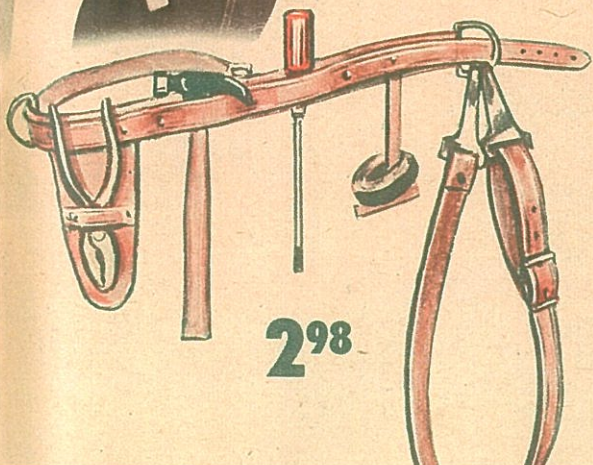

Without notice, all prices subject to change. In some sections of the South and West, some items slightly higher.

2⁹⁸

ATOMIC ROCKET LAUNCHING TRUCK

A sleek rocket loaded into a long-range atomic rocket-firing gun! Check the angle of fire. Put cap in war-head, release the trigger, rocket will zoom. Plastic, metal base. 12 inches long. By Ideal. Ask for 41BR1.

Write to us at Box 333, Phila. 5, Pa. for our brand new "How to Draw Cartoons" Book and our own exciting game! Send 25¢ to cover cost of mailing.

Billy & Ruth

JUNIOR LINEMAN TOOL BELT

"Calling all linemen! Big repair job!" Get your trusty tool belt! Extra heavy leather adjustable 22 to 30 inches. Full size lineman tools, play pole strap. By Industrial Safety Belt. Ask for 41BR4.

INDUSTRIAL SAFETY BELT

2⁹⁸

IDEAL

2⁹⁸

THREE BLIND MICE TALKING TOY

Do they run! The excited farmer's wife chases the three blind mice 'round and 'round. Turn the handle and they're off! Recording device recites rhyme. By Ideal. Ask for 41BR2.