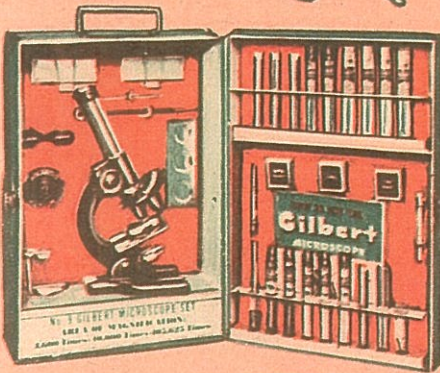

C MICROSCOPE SET IN STEEL CABINET

New 3 turret Parfocalized (field remains in view even when power is changed!) microscope. Area of magnification of 3600, 40,000 and 105,625 power. Has dissecting stand, slides, mixing tray, chemicals. Heavy gauge steel cabinet. By Gilbert. Ask for **38BR3**.

9⁹⁵

F PUZZLE

These puzzles are a cinch when you know how—but watch your friends struggle! Nearly two-dozen twisters in the place-for-everything tray. Booklet provides solutions. By Gilbert. Ask for **38BR6**.

2⁰⁰