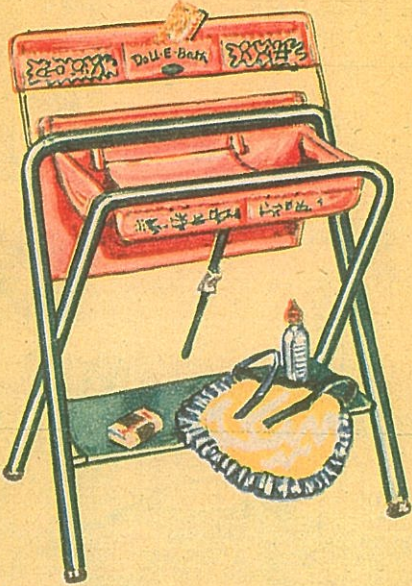

3⁹⁸

Attractively Priced

DELUXE FOLDING TABLE & CHAIR SET

Ruth loves to serve tea on this Junior size table. Then Billy and Ruth use the table to color and paint pictures. Folds, so not in Mommy's way when not in use. Two matching chairs included. Ask for 41BR5.

Our Amsco house has in each room
 A toy to bring your dreams to bloom!

*It's Tops
 at the Price!*

**25½ INCH
 DELUXE DOLL-
 E-CRIB AND MATTRESS**

Adjustable side lets down for "tucking in dolly." All steel, swivel casters, play beads, nursery time decorations. Washable mattress. By Amsco. Ask for 42BR1.

**DOLL-E-
 HICHAIR**

Big enough for her largest doll. All steel construction. Feeding tray lifts, spinning play beads. Rubber feet. Pink finish, fairy-tale decorations. By Amsco. Ask for 42BR2.

398

**DELUXE
 DOLL-E-BATH**

Just like a real baby's! All steel, adjustable table top, accessory tray, pockets, leak-proof Masland tub, hammock, safety strap, clamp drain hose. Bath time accessories. By Amsco. Ask for 42BR3.

498

**TV SNACK
 CART**