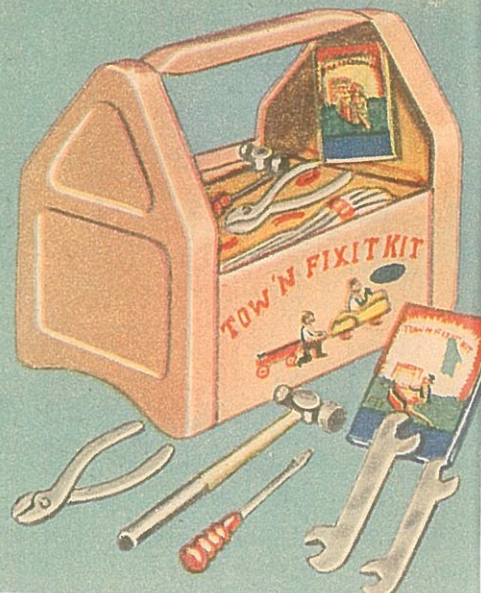

Write to us at Box 333, Phila. 5, Pa. for our brand new "How to Draw Cartoons" Book and our own exciting game! Send 25¢ to cover cost of mailing.

Billy & Ruth