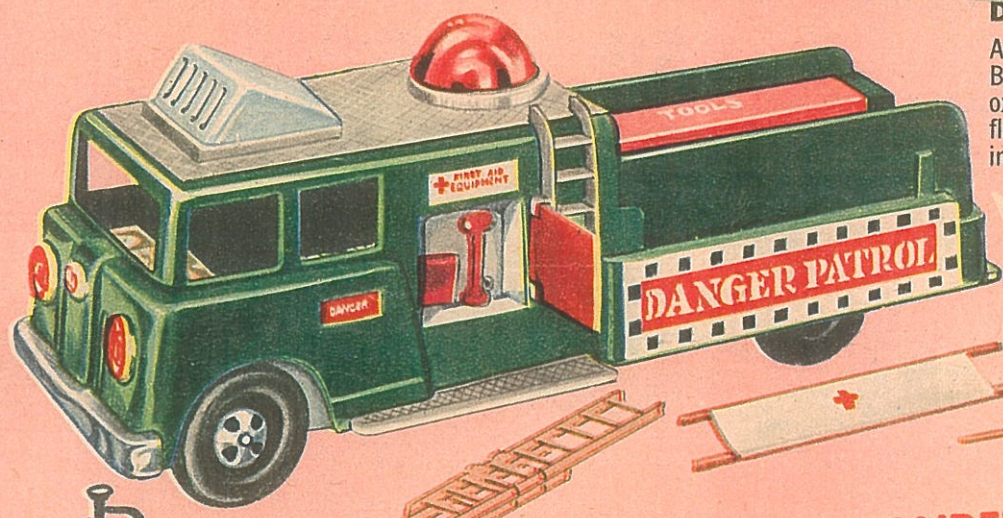

VINTAGE

7⁹⁸

DELUXE ZIMPHONE

Two modern executive type phones function as real phones. Dial the number and both bells ring. Pick up the receiver to talk. Replace receiver—automatically disconnects. Has four high voltage batteries, 50 feet of wire, works long distances. By Vintage Products Co. Ask for 39BR6.

Billy and Ruth
both
will agree
Ideal's
rugged toys
are the ones
for me!

Hello,
Friday
speaking!

398

Turn the crank, this
police car speaks.
It will spark your
play for weeks
and weeks.

DRAGNET TALKING POLICE CAR

Jack Webb's fully outfitted crime hunting auto! Talking mechanism, searchlight, crime detection tools: phone, pistols; flash camera and others. By Ideal. Ask for 40BR1.

398

DANGER PATROL TRUCK

An accident! Get your danger patrol truck! Broadcast instructions to the crowd. Includes: oxygen tank, extension ladder; road block; red flashing light. Powerful friction motor. 12 3/4 inches long. By Ideal. Ask for 40BR2.

IT'S A WONDERFUL TOY... IT'S IDEAL

998

FIX-IT TOW TRUCK AND CAR WITH DENTED FENDER

CRASH! Bring on the Fix-It Tow Truck! Searchlight turns on; towing crane works. Operating jack, wrench for removing vinyl tires, new shiny fender to replace dented one. Durable plastic. Truck 20 inches long. By Ideal. Ask for 40BR3.