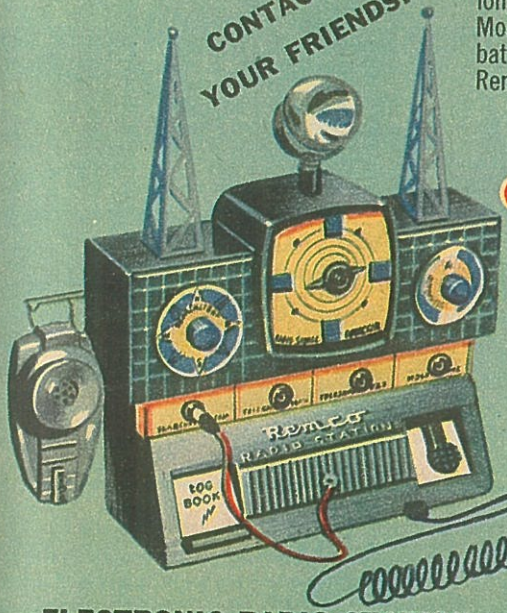

CONTACT YOUR FRIENDS!

6⁹⁵

ELECTRONIC RADIO STATION

Two microphones transmit voice and telegraph codes over long distances. Individual plug-ins for each activity. Buzzes, clicks, sends remote controlled searchlight signals, radio signal detector. With batteries, automatic decoder, log book, accessories. By Remco. Ask for **37BR2**.