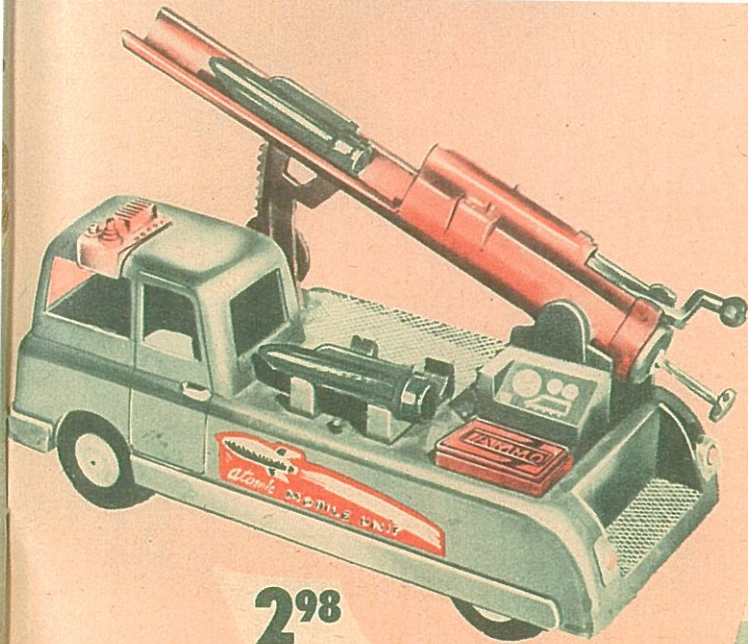

IT'S A WONDERFUL TOY... IT'S IDEAL

998

FIX-IT TOW TRUCK AND CAR WITH DENTED FENDER

CRASH! Bring on the Fix-It Tow Truck! Searchlight turns on; towing crane works. Operating jack, wrench for removing vinyl tires, new shiny fender to replace dented one. Durable plastic. Truck 20 inches long. By Ideal. Ask for 40BR3.

Without notice, all prices subject to change. In some sections of the South and West, some items slightly higher.

2⁹⁸

ATOMIC ROCKET LAUNCHING TRUCK

A sleek rocket loaded into a long-range atomic rocket-firing gun! Check the angle of fire. Put cap in war-head, release the trigger, rocket will zoom. Plastic, metal base. 12 inches long. By Ideal. Ask for 41BR1.