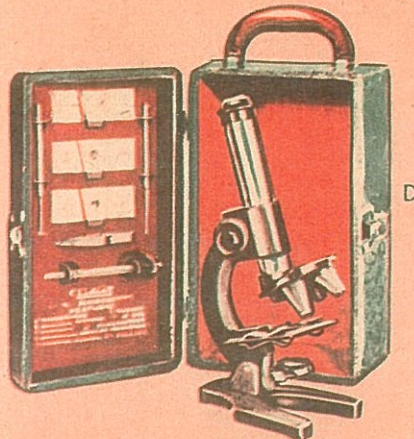

Billy and Ruth's "Career building selections"

GILBERT TOYS

Teaches crafts and science . . .
Safe . . . Educational.

A ERECTOR—ELECTRIC ENGINE SET

Build a thrilling airplane ride, windmill, hoist! Set has 325 parts: girders, gears, etc. Electric engine runs forward and reverse, has multiple speed combinations. Instruction book. By Gilbert. Ask for **38BR1**.

14⁹⁵

D MICROSCOPE

Has 4 turrets with magnification of 60, 150, 200 and 325 power. Parfocalizing feature (field of view remains even when turrets are changed!). Turrets have "click-stop" device. Slides. Carrying case. By Gilbert. Ask for **38BR4**.

9⁹⁵

B CHEMISTRY SET

Perform 379 thrilling experiments! Has 6 big shelves of chemicals and powders; alcohol lamp, glass stirring rods, funnel, etc. All in big steel chest. Two books on chemistry, one on glass blowing. By Gilbert. Ask for **38BR2**.

9⁹⁵

E TOOL CHEST

For the young carpenter! 19 piece set in compartmented steel tool box includes: screwdriver, combination saw, mallet, awl, chisel, die cast plane, metal tri-square, carpenter's ruler. By Gilbert. Ask for **38BR5**.

5⁹⁵

C MICROSCOPE SET IN STEEL CABINET

New 3 turret Parfocalized (field remains in view even when power is changed!) microscope. Area of magnification of 3600, 40,000 and 105,625 power. Has dissecting stand, slides, mixing tray, chemicals. Heavy gauge steel cabinet. By Gilbert. Ask for **38BR3**.

9⁹⁵

F PUZZLE

These puzzles are a cinch when you know how—but watch your friends struggle! Nearly two-dozen twisters in the place-for-everything tray. Booklet provides solutions. By Gilbert. Ask for **38BR6**.

2⁰⁰

D

E

F