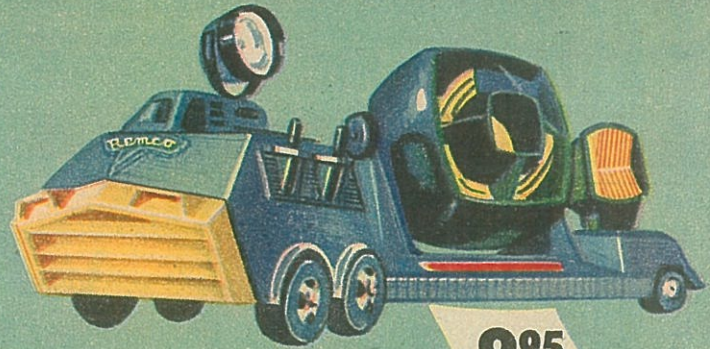

CONTACT YOUR FRIENDS!

6⁹⁵

ELECTRONIC RADIO STATION

Two microphones transmit voice and telegraph codes over long distances. Individual plug-ins for each activity. Buzzes, clicks, sends remote controlled searchlight signals, radio signal detector. With batteries, automatic decoder, log book, accessories. By Remco. Ask for **37BR2**.

6⁹⁵

IMPROVED TELECOM INTER-PHONE SYSTEM

Pick up and talk! Two regulation-size telephones with bases; patented power supply circuit amplifies buzzer signal system; unbelievable voice reception. Complete with batteries, wire. By Remco. Ask for **37BR3**.

9⁹⁵

MOBILE LOUDSPEAKER AND SIGNAL SYSTEM

Have fun with powerful microphone which transmits booming voice over amplified loudspeaker. Long beam searchlight. 2 foot trailer. Includes 4 batteries, wire. Electronic switches operate loud buzzer signal system. By Remco. Ask for **37BR5**.