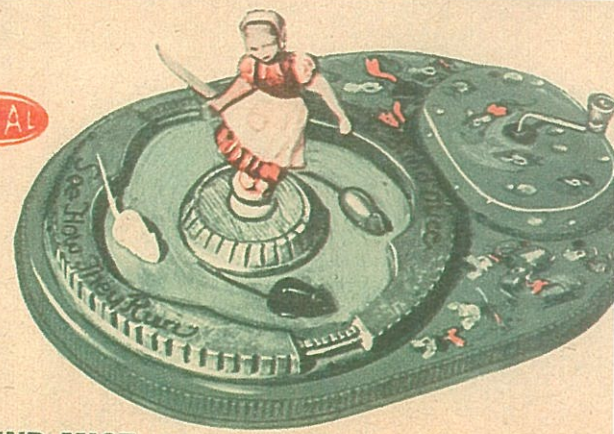

Without notice, all prices subject to change. In some sections of the South and West, some items slightly higher.

2⁹⁸

ATOMIC ROCKET LAUNCHING TRUCK

A sleek rocket loaded into a long-range atomic rocket-firing gun! Check the angle of fire. Put cap in war-head, release the trigger, rocket will zoom. Plastic, metal base. 12 inches long. By Ideal. Ask for 41BR1.

Write to us at Box 333, Phila. 5, Pa. for our brand new "How to Draw Cartoons" Book and our own exciting game! Send 25¢ to cover cost of mailing.

Billy & Ruth

JUNIOR LINEMAN TOOL BELT

"Calling all linemen! Big repair job!" Get your trusty tool belt! Extra heavy leather adjustable 22 to 30 inches. Full size lineman tools, play pole strap. By Industrial Safety Belt. Ask for 41BR4.

INDUSTRIAL SAFETY BELT

2⁹⁸

IDEAL

2⁹⁸

THREE BLIND MICE TALKING TOY

Do they run! The excited farmer's wife chases the three blind mice 'round and 'round. Turn the handle and they're off! Recording device recites rhyme. By Ideal. Ask for 41BR2.