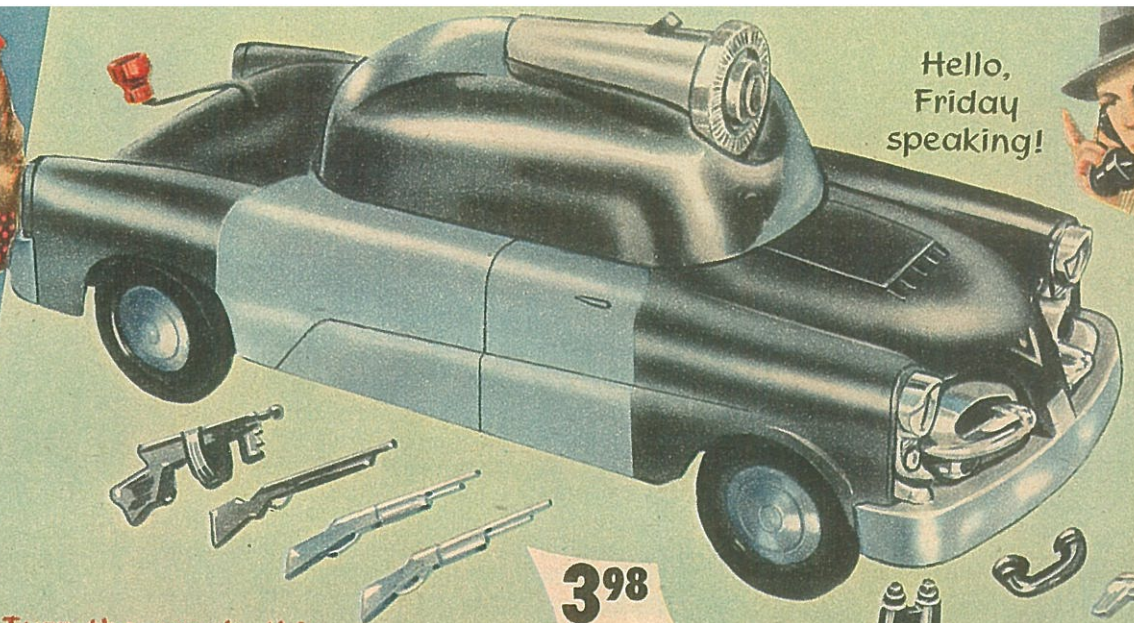

Hello,
Friday
speaking!

398

Turn the crank, this
police car speaks.
It will spark your
play for weeks
and weeks.

DRAGNET TALKING POLICE CAR

Jack Webb's fully outfitted crime hunting auto! Talking mechanism, searchlight, crime detection tools: phone, pistols; flash camera and others. By Ideal. Ask for 40BR1.