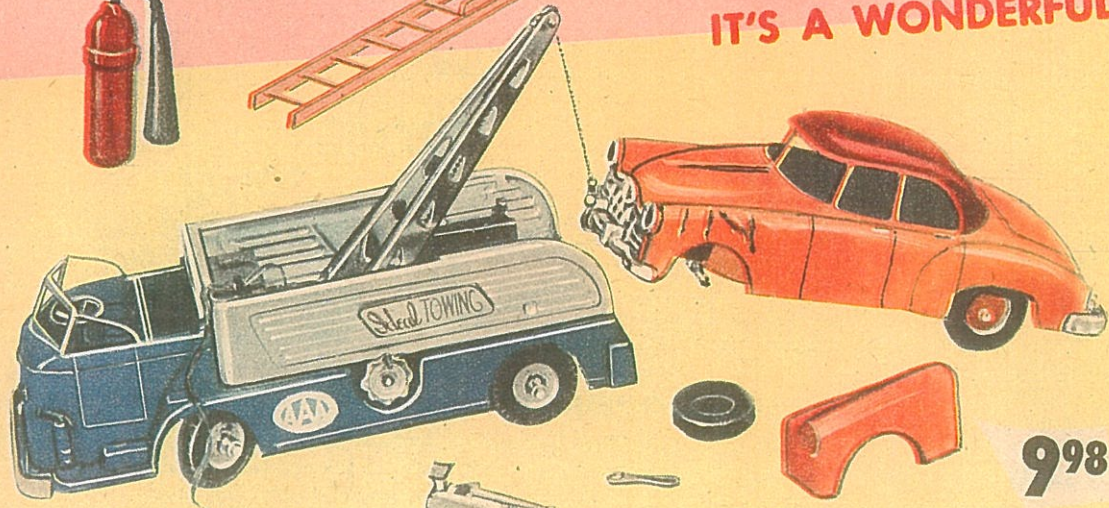

Jack Webb's fully outfitted crime hunting auto! Talking mechanism, searchlight, crime detection tools: phone, pistols; flash camera and others. By Ideal. Ask for 40BR1.

398

DANGER PATROL TRUCK

An accident! Get your danger patrol truck! Broadcast instructions to the crowd. Includes: oxygen tank, extension ladder; road block; red flashing light. Powerful friction motor. 12 3/4 inches long. By Ideal. Ask for 40BR2.

IT'S A WONDERFUL TOY... IT'S IDEAL

998

FIX-IT TOW TRUCK AND CAR WITH DENTED FENDER

CRASH! Bring on the Fix-It Tow Truck! Searchlight turns on; towing crane works. Operating jack, wrench for removing vinyl tires, new shiny fender to replace dented one. Durable plastic. Truck 20 inches long. By Ideal. Ask for 40BR3.