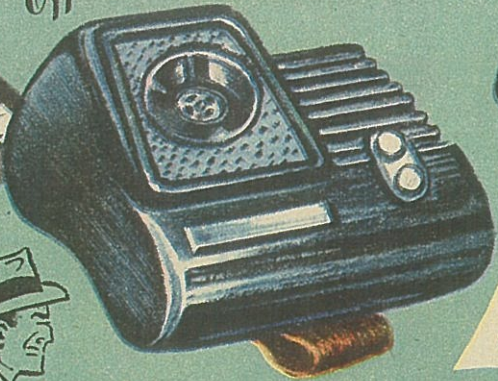

Official **DICK TRACY!**

3⁹⁵

himself

OFFICIAL DICK TRACY WRIST RADIOS

Two electronic two-station wrist radios operate over long distances! Secret code buzzer signal system for Morse Code transmission, telegraph click system, battery operated. Includes battery and wire. By Remco. Ask for **37BR1**.

CONTACT YOUR FRIENDS!

6⁹⁵

ELECTRONIC RADIO STATION

Two microphones transmit voice and telegraph codes over long distances. Individual plug-ins for each activity. Buzzes, clicks, sends remote controlled searchlight signals, radio signal detector. With batteries, automatic decoder, log book, accessories. By Remco. Ask for **37BR2**.