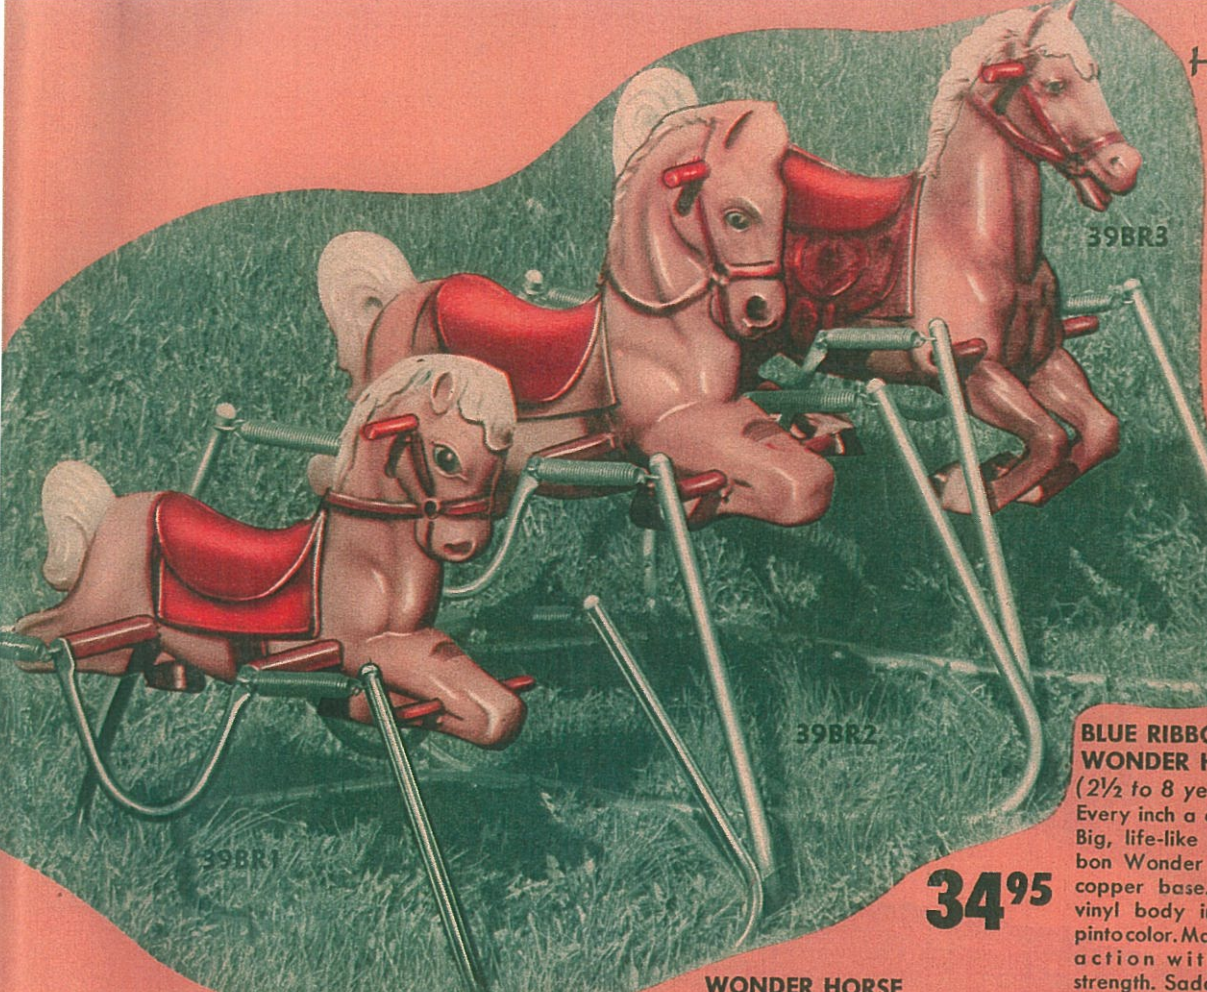

HOWDY, PARDNER!
NEED A HORSE?

**BLUE RIBBON
WONDER HORSE**
(2½ to 8 years)

Every inch a champion! Big, life-like Blue Ribbon Wonder Horse on copper base. Durable vinyl body in spotted pinto color. Magicspring action with extra strength. Saddle height 25½ inches. By Wonder Horse. Ask for 39BR3.

34⁹⁵

**WONDER HORSE
DELUXE (1 to 7 years)**

Jump on for the ride of your life! A beauty in Palomino color. Extra tough plastic body with heavy duty springs. Copper colored base. Saddle height 25 inches. By Wonder Horse. Ask for 39BR2.

27⁹⁵

WONDER MARE (1 to 5 years)

Yipee-Yi-Yea-Yi-O! Body molded of quality, high-strength plastic. Golden Palomino color. Rocks and bounces with magic spring action. Brown metal base. Saddle height 19½ inches. By Wonder Horse. Ask for 39BR1.

6⁹⁸

VELOCIPEDE (2 to 4 years)

Travel in style on handsome bike with steel rear step deck for another passenger! Head frame of 2 inch steel tubing, 12 inch wheel. Also available in 10 inch for ages 2 and 3, and 16 inch wheel size for ages 3 to 5. Ask for 39BR5.