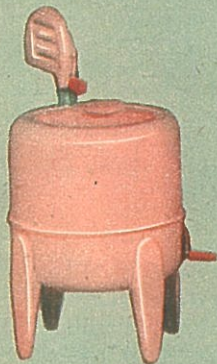

Learn to Keep House Like Mom!

DAVIS

ADJUSTABLE LOOM (5 to 10 years)
Make pot holders, bags—even a bedspread! Metal, adjustable loom, looper, yarn, hook, needle, instructions. It's fun and useful tool By H. Davis.
Ask for 14BR1 **1.98**

"PUPPY LOVE" GUEST TOWEL EMBROIDERY SET (5 to 10 years)
For gifts, or for your friends when they come to call! Embroider four towels (2 of them terry cloth), decorate with felt applique pieces. Everything included. By H. Davis.
Ask for 14BR2 **1.98**

WASHING MACHINE (2 to 7 years)
Do dolly's wash by turning handle. Agitator-type. Holds water, soap. Sturdy wringer adjusts to several positions. 12 inches high. By Wolverine.
Ask for 14BR3 **2.59**

STOVE (2 to 7 years)
Modern pink, pushbutton steel stove. 12 inches high. Spacious oven. Includes whistling tea kettle, saucepan, utensils in polished aluminum. By Wolverine.
Ask for 14BR4 **2.98**

HUTCH CABINET (2 to 7 years)
Quaint Tyrolian design on all-steel cabinet. Top drawer, bottom doors open. 20½ inches high. Includes canisters, tea pot, tea set. By Wolverine.
Ask for 14BR6 **5.98**

REFRIGERATOR (3 to 7 years)
Stack the frozen foods neatly in special compartment; arrange others below. Two door, pink steel refrigerator stands 13½ inches high. Dummy food packages. By Wolverine.
Ask for 14BR5 **2.98**

STRUCTO

SPARKLE BRIGHT WASHER-DRYER (4 to 10 years)
A "must" for dolly's clothes! Washes and spin-dries. Set controls for wash or dry, set time for each action. Operates on batteries (not included). 10 inches high. By Structo.
Ask for 14BR7 **5.98**

WOLVERINE

RUTH'S LAUNDRY DAY SET (4 to 8 years)
For Tuesday ironing chores! Steel ironing table with rubber tipped legs, pad and Silicone cover. U. L. approved modern electric iron. By Wolverine. Ask for 14BR8
4.98 set