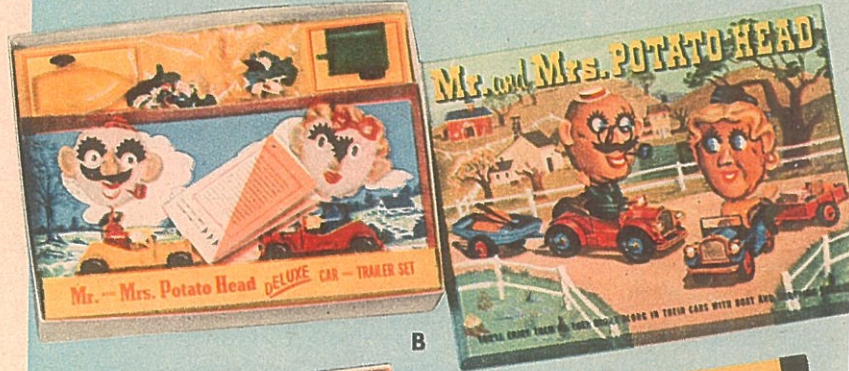

B—MR. AND MRS. POTATO HEAD (3 to 8 years)

Now they can travel! Use ordinary fruits, vegetables and add heads, legs, arms, eyes — from set. Two cars, trailers included. By Hassenfeld. Ask for 15BR2.

1.98