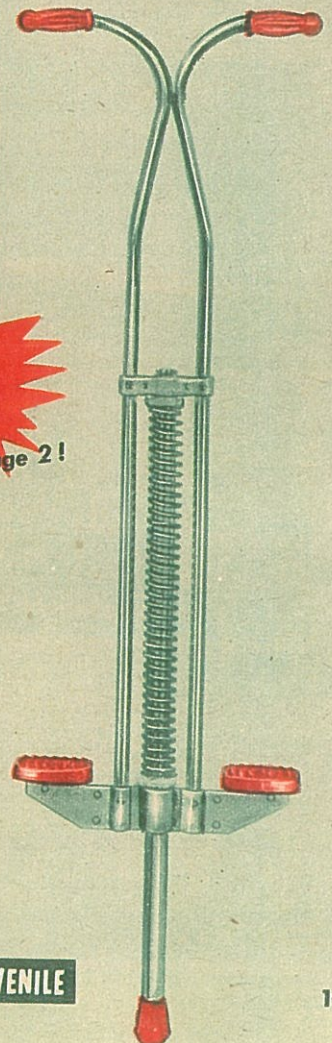

1.98

"IF YOU WANT ACTION
-TRY THESE!"

WONDER

WONDER PONY
(1 to 3 years)

A lively colt for bouncing, jumping or fast riding thanks to magic spring action. Durable plastic horse on copper base. Saddle height 17½ inches. By Wonder Products. Ask for 11BR1

11.95

WONDER MARE
(1 to 7 years)

Ride 'em cowboy! Provides enough exercise for a whole day. Magic spring action never wears out. Saddle height of Golden Palomino 19½ inches. High-strength plastic horse. Copper base. By Wonder Products. Ask for 11BR2

19.95

BLUE RIBBON WONDER MARE
(1 to 7 years)

Sturdy Pinto wears tool-ed-look saddle (height 25 inches). A handsome, championship horse on copper base will help make strong muscles! By Wonder Products.

Ask for 11BR3 **34.95**

Billy

See Contest on page 2!

SIDEWALK ROLLER SKATES
(4 to 12 years)

You'll think you're flying! Fast and easy to manage. All Billy and Ruth's friends want this model. Steel construction, leather straps, ankle protection. By Union Hardware Co. Ask for 11BR4 Low, low price!