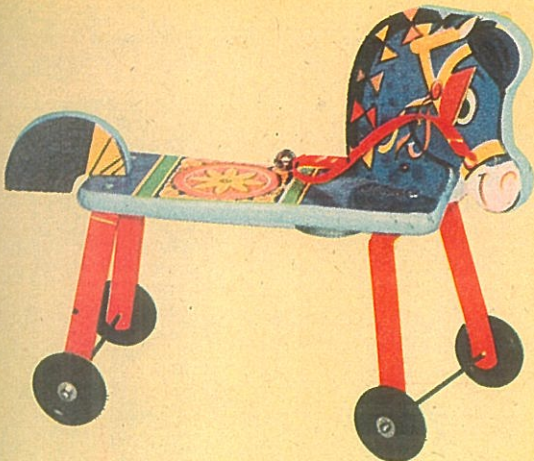

A real combination lock on sturdy, 5½ inch high safe. No keys to lose. Heavy rubber legs. Holds over \$100.00 in coins. By Superior Toy.
2.98

Ask for 13BR3

Brooks.

**"MR. BIG BOY"
(3 years and up)**

His owner will feel big too! Immense in size—13½ inches long. Holds over \$1500.00 in mixed coins. Cap plug on bottom. Unbreakable. By A. N. Brooks.
2.98

MUSICRADLE (2 to 8 years)

Music box plays "rock-a-bye-baby" when you turn the crank. 24 inches long—for a big baby! Sturdy wood construction. By Gong Bell.

Ask for 13BR6 **4.98**

HORSE RIDER (1½ to 4 years)