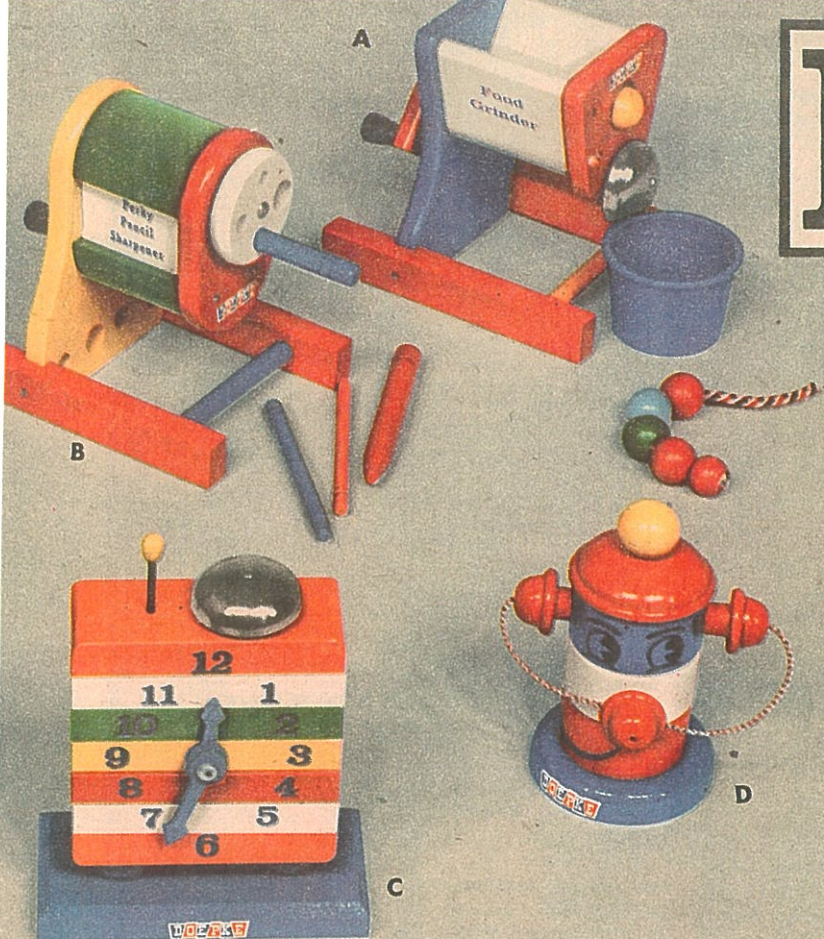

POGO STICK
(7 years and up)

See how long and how far you can travel on self-lubricating jumping stick with safety rubber foot pads! Tubular steel with pre-set adjustable spring. By Master Juvenile.

Ask for 11BR5 **8.95**

MASTER JUVENILE

Fun To Grow On

A—TINKLE BELL FOOD GRINDER (3 to 6 years)

Turn the handle and five wooden beads will fall, one by one, onto bell and into bucket! String beads on cord. Colorful and fun! 8 inches long. By Doepke. Ask for 12BR1 **3.50**