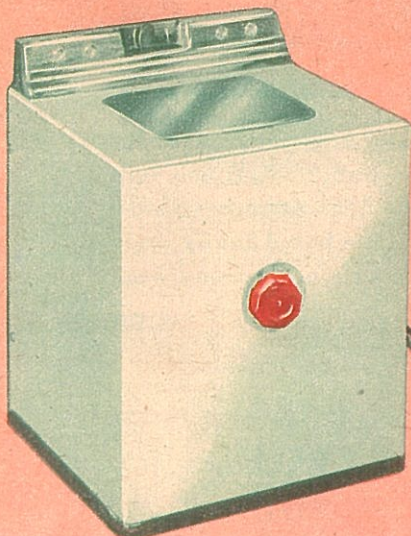

WASHING MACHINE (2 to 7 years)
 Do dolly's wash by turning handle. Agitator-type. Holds water, soap. Sturdy wringer adjusts to several positions. 12 inches high. By Wolverine.
 Ask for 14BR3 **2.59**

STOVE (2 to 7 years)
 Modern pink, pushbutton steel stove. 12 inches high. Spacious oven. Includes whistling tea kettle, saucepan, utensils in polished aluminum. By Wolverine.
 Ask for 14BR4 **2.98**

HUTCH CABINET (2 to 7 years)
 Quaint Tyrolian design on all-steel cabinet. Top drawer, bottom doors open. 20½ inches high. Includes canisters, tea pot, tea set. By Wolverine.
 Ask for 14BR6 **5.98**

REFRIGERATOR (3 to 7 years)
 Stack the frozen foods neatly in special compartment; arrange others below. Two door, pink steel refrigerator stands 13½ inches high. Dummy food packages. By Wolverine.
 Ask for 14BR5 **2.98**

STRUCTO

SPARKLE BRIGHT WASHER-DRYER (4 to 10 years)
 A "must" for dolly's clothes! Washes and spin-dries. Set controls for wash or dry, set time for each action. Operates on batteries (not included). 10 inches high. By Structo.
 Ask for 14BR7 **5.98**