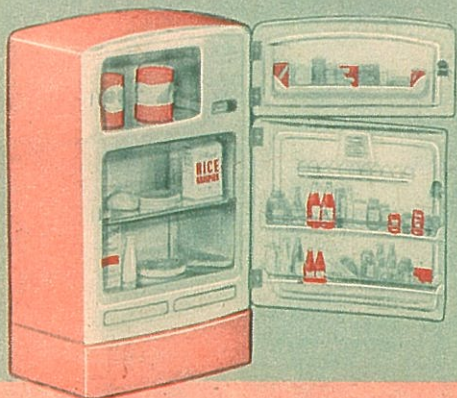

HUTCH CABINET (2 to 7 years)
 Quaint Tyrolian design on all-steel cabinet. Top drawer, bottom doors open. 20½ inches high. Includes canisters, tea pot, tea set. By Wolverine.
 Ask for 14BR6 **5.98**

REFRIGERATOR (3 to 7 years)
 Stack the frozen foods neatly in special compartment; arrange others below. Two door, pink steel refrigerator stands 13½ inches high. Dummy food packages. By Wolverine.
 Ask for 14BR5 **2.98**