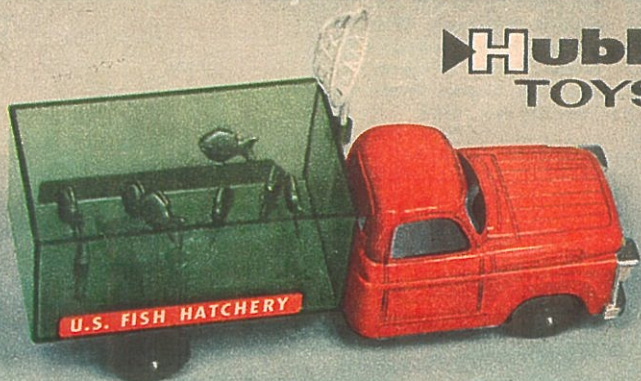

C—PEG-APART CLOCK (3 to 8 years)

Learn numbers, colors and how to tell time! Take apart . . . get it together right or it won't be a clock! Ring alarm with spring bell. Almost 8 inches high. By Doepke. Ask for 12BR3 **3.00**

D—FREDDIE FIREPLUG (1½ to 5½ years)

Poor Freddie—now he's sad. Turn his mouth upside down and he's happy! Take him apart, put together right side up or vice versa. Almost 7 inches high. By Doepke. Ask for 12BR4 **2.00**

E—FISH HATCHERY (3 to 6 years)

Watch the fish as they appear to be swimming in transparent fish tank. Metal truck, 10 inches long. A fish net too! By Hubley. Ask for 12BR5 **1.95**

Hubley TOYS

CHORAL TOP (1 to 4 years)