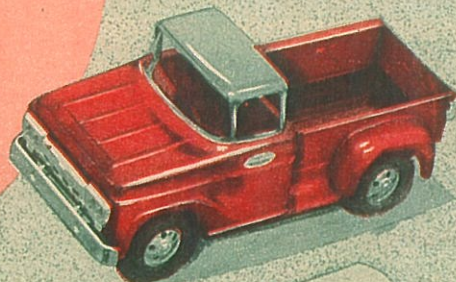

NY-LINT TOYS

STEEL GUIDED MISSILE CARRIER (7 to 12 years)
Ready for the count-down! Carry your missile to launching site on scale model of machine used by Armed Forces. Move carriage into position and place missile on launching pad. Almost 16 inches long. By Ny Lint. Ask for 39BR2 **9.98**

and
See Contest on page 2!

PICK-UP TRUCK (3 to 6 years)
For many an odd job! Strong. Movable tail-gate held open or closed by plated chain. Trailer coupling for adding trailer for big hauls. 12 3/4 inches long. By Tonka. Ask for 39BR3 **2.98**