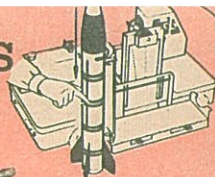

HEAVY-GAUGE STEEL TRUCKS FOR HEAVY-DUTY PLAY!

CARRY MISSILE TO LAUNCHING SITE

PLACE MISSILE ON LAUNCHING PAD AND COCK FIRING LEVER

JUNIOR JACK HAMMER DRILL (2 to 6 years)
Break in water main? Jack hammer needed! Fully mechanical (no batteries needed), durable. Put rounded, harmless, plastic drill point against hard surface and "Rat-tat-tat-tat!" Like real! By Ny Lint. Ask for 39BR1 **3.98**