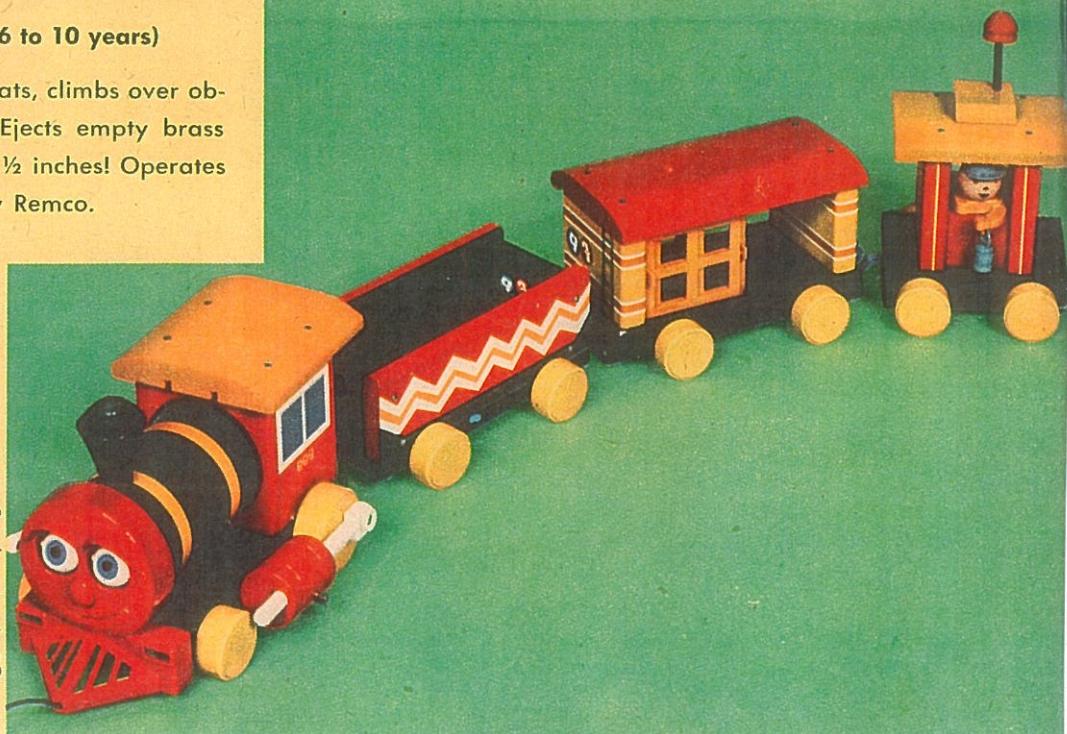

"HUFFY-PUFFY" TRAIN (2 to 5 years)

"Chug-chug" says engine as eyes move up and down. Brakeman swings lantern. Sliding acetate doors on cattle car. Colorful. Safe wood. 27 inches long. By Fisher Price.

Ask for 42BR3

4.95