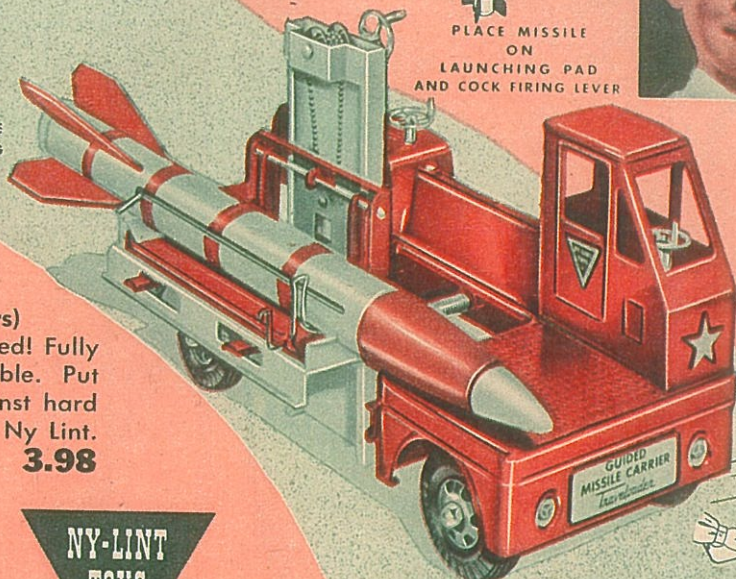

MARSHAL MATT DILLON'S GUNSMOKE (5 to 10 years)
Your own Dodge City right in the living room! Here's the jail, bank, buck board wagon, Matt Dillon himself, cowboys, Indians, interchangeable weapons, accessories. By Multiple Products.
Ask for 38BR4 **2.95**

FORT PIONEER (5 to 12 years)
Boy, Oh Boy! Complete fort to put up, take apart easily. Indians and frontiersmen to make it exciting! Weapons, horses, wagons, too! Cannons that shoot! By Multiple Products. Ask for 38BR5 **4.95**

HEAVY-GAUGE STEEL TRUCKS FOR HEAVY-DUTY PLAY!

CARRY MISSILE TO LAUNCHING SITE

PLACE MISSILE ON LAUNCHING PAD AND COCK FIRING LEVER

JUNIOR JACK HAMMER DRILL (2 to 6 years)
Break in water main? Jack hammer needed! Fully mechanical (no batteries needed), durable. Put rounded, harmless, plastic drill point against hard surface and "Rat-tat-tat-tat!" Like real! By Ny Lint. Ask for 39BR1 **3.98**

NY-LINT TOYS

STEEL GUIDED MISSILE CARRIER (7 to 12 years)
Ready for the count-down! Carry your missile to launching site on scale model of machine used by Armed Forces. Move carriage into position and place missile on launching pad. Almost 16 inches long. By Ny Lint. Ask for 39BR2 **9.98**