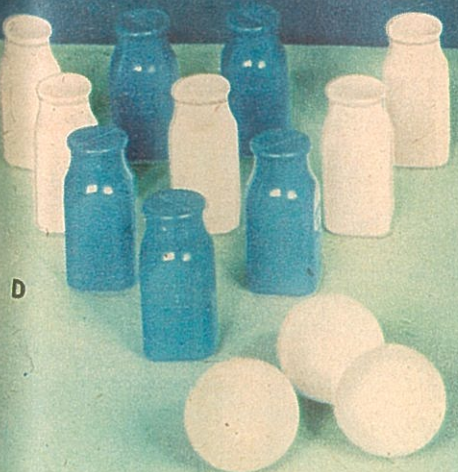

KAYSAM

A

Ruth picked these for her little friends

RUSHTON

A—BABY ZOO ANIMALS (Infants and Toddlers)

A baby zoo right at home! Bear, elephant, tiger, lion, chimp — all soft vinyl, non-toxic. Squeeze them — they speak. By Kaysam.

Ask for 43BR1 *Your Choice!* **1.00**

B—CUDDLE BEAR, CAT, PANDA (Infants and Toddlers)

They're 12 inches tall and made to be loved; Stuffed with cotton and foam rubber. Have sewed-in eyes, pom-pom noses, felt tongues.

By Rushton. Ask for 43BR2 *Your Choice!* **2.00**

B

C

Gerber

C—GERBER SWISS BELLS (Infants)

See how they keep baby happy in crib, play-pen, or coach! Five polyethylene plastic bells are unbreakable, washable. On vinyl band.

By Gerber. Ask for 43BR3 **1.00**

D—KNOCK-DOWN CARNIVAL GAME (Toddlers—and Billy and Ruth like to play too!)

Mom loves these 10 polyethylene milk bottles (4 inches high), and foam styrene balls. They're safe for indoor play! By Gerber.

Ask for 43BR4 **1.95**

E—RAINBOW PUSH CHIME (Toddlers)

Just learning to walk? This will help! Push hardwood stick and hear shiny gongs ring as colorful balls go round. 24½ inches long.

By Gong Bell. Ask for 43BR5 **1.00**

A GONG BELL TOY

E

D