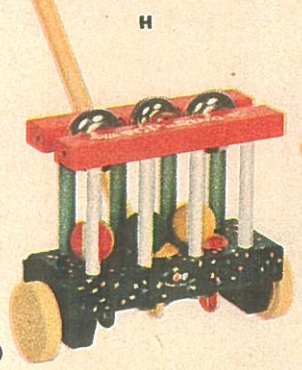

FISHER-PRICE TOYS

A—CASH REGISTER—Press the key, sales indicator with nursery rhyme figure pops up! Three wood coins fit slots and drop in drawer. Wood with unbreakable window, poly keys, crank, jam-proof mechanism. Educational! 2 to 5 yrs. Ask for 10BR1
 East **5.00**
 West **5.50**

B—SAFETY SCHOOL BUS has rolling eyes! Driver's head turns. Hear the "putt-putt" sound. Take out wood figures through hinged door or unbreakable top. Big, sturdy. 14 inches long. Ages 2 to 5. Ask for 10BR2
 East **5.95**
 West **6.50**

E—FARMER-IN-THE-DELL-MUSIC BOX plays tune as crank is turned. Genuine Swiss music box. You'll love decorations of farmer and family. Neck strap, jam-proof crank. 1 to 5 years. Ask for 10BR5
 East **2.00**
 West **2.19**