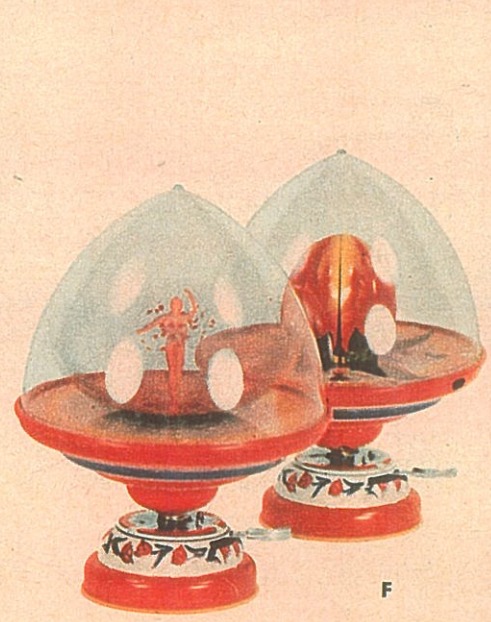

Billy & Ruth
*know this is true—
These tuneful toys
were made for you!*