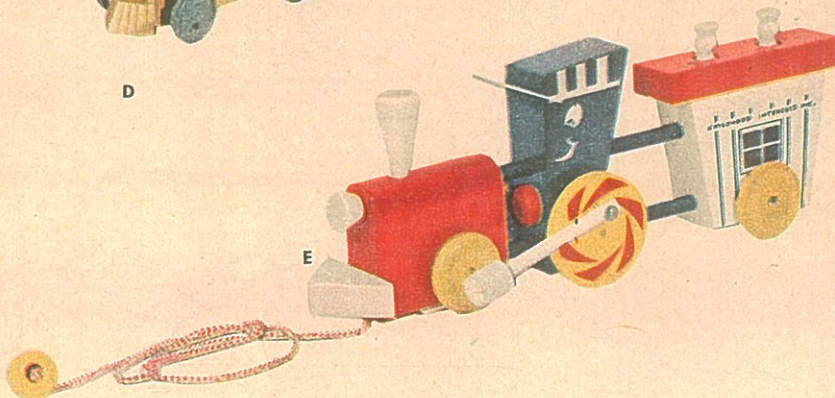

A

B

C

*Carts to pull and rainbow blocks—
And look at that funny Jack in the Box!*

A—KUSAN ABC BLOCKS— Shake, float or build with them! Colorful, 1½ inch plastic blocks with numbers, letters, nursery rhyme friends on them! Non-toxic. 1 to 5 yrs. Ask for 11BR1 **1.98**

B—GONG BELL ROCKING HORSE means action! Molded head and tail. Wood seat. Rockers, legs of enameled steel tubing. 8 months to 3 yrs. Ask for 11BR2 **5.98**

C—CHILDHOOD INTERESTS JOLLY MILKMEN make deliveries with your help! Pull the sturdy wood milk truck, "deliver" six wooden bottles. Milkmen come off too! 1 to 5 yrs. Ask for 11BR3 **2.00**

D—KUSAN MONEY TRAIN OF FOUR ROLLING BANKS! 10 Karat Engine, Penny Pig, Treasure Chest and Pot 'O Gold. Over 2 feet long. Pull them! Cars come apart easily. Play and save. 1 to 5 yrs. Ask for 11BR4 **2.98**

E—CHILDHOOD INTERESTS CATCH UP TRAIN'S engineer always catches up! Engineer is between engine and caboose, as wheels turn he lags behind, then catches up. Beeps too! 16 inches long. 1 to 5 yrs. Ask for 11BR5 **3.00**

F—CRADLE TUNE TIME BY CHILDHOOD INTERESTS—Pull the cord and music box in huge clock plays "Hi Diddle Diddle" and nursery rhyme characters revolve around Man-in-the-Moon. Numbers change colors. 6 months to 5 yrs. Ask for 11BR6 **5.00**

G—BANNER POLY KIDDIE CART can't break! Won't rust either, indoors or out. Steering mechanism with turning front wheels. 15 inches long. 1 to 3 years. Ask for 11BR7 **3.98**

H—MATTEL JACK IN THE MUSIC BOX has gay moving eyes! Has hands, too, and a suit of real cloth! Turn the crank, play the tune—up pops Jack! 1 to 5 yrs. Ask for 11BR8 **2.50**

I—CHILDHOOD INTERESTS CRADLE GYM will keep baby amused for hours. Jolly doll with bell beret does tricks on center trapeze. Two rings to pull. Sanitary hardwood and plastic, steel exercise rings. 4 month to 2 years. Ask for 11BR9 **2.00**

D

E

F

G

H

I