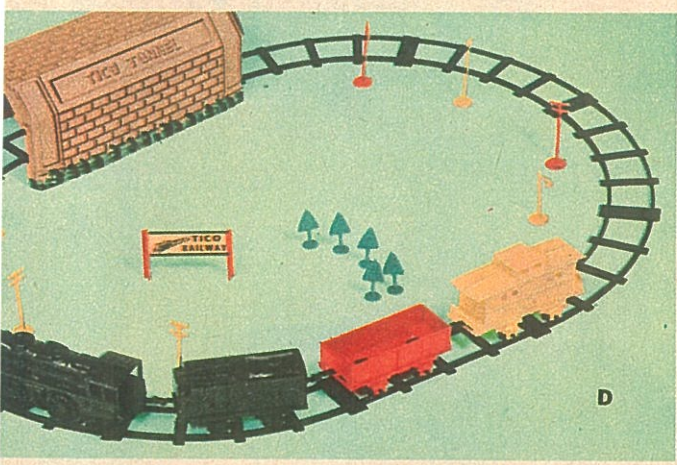

A

B

C

A—TOYMASTER CORNER STORE is super fun! It's 64½ inches tall—walk in and look around! Has grocery cartons, shelves for storing, play money, wall phone, cash register with money drawer, separate check-out counter. Made of sturdy fiberboard. 3 to 8 yrs. Ask for 12BR1 **4.98**

*At A Billy And Ruth
Attractive Price*

D

E

F

G

H

D—TICO TRAIN—Your very own, with battery driven motor (batteries not included). Put the tracks together—8 ft. of them!—the tunnel anywhere you like. Three cars and locomotive. Unbreakable poly. 3 to 7 yrs. Ask for 12BR4 **2.98**

E—HUBLEY FARM SET has all metal tractor, truck, spreader, plow and cultivator. The box makes a barn for everything a real farmer needs! 3 to 7 yrs. Ask for 12BR8 **2.98**

F—ELDON TRUCK TRANSPORT is 26½ inches long! Top level shifts down for loading, unloading. Loading ramp slides out from rear. Trailer unhitches. Carries 4 trucks, and trailer. Unbreakable Fortiflex. 4 to 8 yrs. Ask for 12BR6 **5.00**

G—ELDON TOW TRUCK really works! Big, 21 inch long truck has 2 operating handles, one to raise, lower boom, the other to raise and lower hook. Both lock. Windshield and wipers. Unbreakable fortiflex. 4 to 8 yrs. Ask for 12BR5 **5.00**