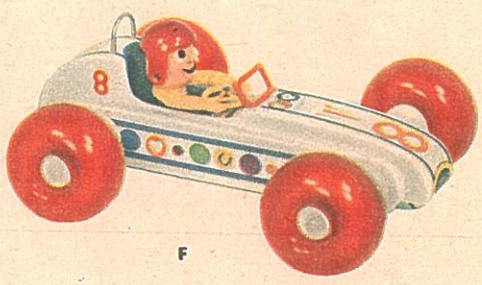

FISHER-PRICE TOYS

A—CASH REGISTER—Press the key, sales indicator with nursery rhyme figure pops up! Three wood coins fit slots and drop in drawer. Wood with unbreakable window, poly keys, crank, jam-proof mechanism. Educational! 2 to 5 yrs. Ask for 10BR1
 East **5.00**
 West **5.50**

B—SAFETY SCHOOL BUS has rolling eyes! Driver's head turns. Hear the "putt-putt" sound. Take out wood figures through hinged door or unbreakable top. Big, sturdy. 14 inches long. Ages 2 to 5. Ask for 10BR2
 East **5.95**
 West **6.50**