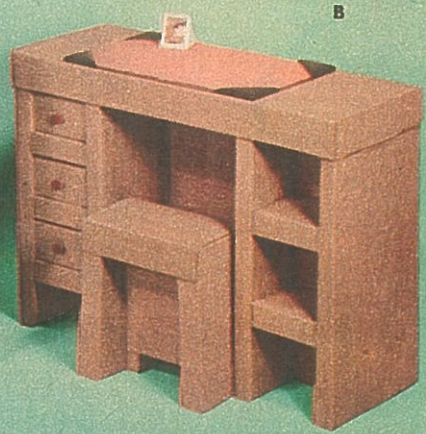

A

B

C

A—TOYMASTER CORNER STORE is super fun! It's 64½ inches tall—walk in and look around! Has grocery cartons, shelves for storing, play money, wall phone, cash register with money drawer, separate check-out counter. Made of sturdy fiberboard. 3 to 8 yrs. Ask for 12BR1 **4.98**

B—TOYMASTER DESK AND BENCH SET has three real working drawers, 3 open shelves, desk pad, picture frame. Desk is 32¼ inches wide. Sturdy fiberboard. 3 to 8 yrs. Ask for 12BR2 **4.98**

C—BLACKBOARD AND DESK BY AMERICAN MANUFACTURING. Has 8 scroll chart, chalk, eraser, writing panel 12 x 16 inches. Forty inches high. 3 to 8 yrs. Ask for 12BR3