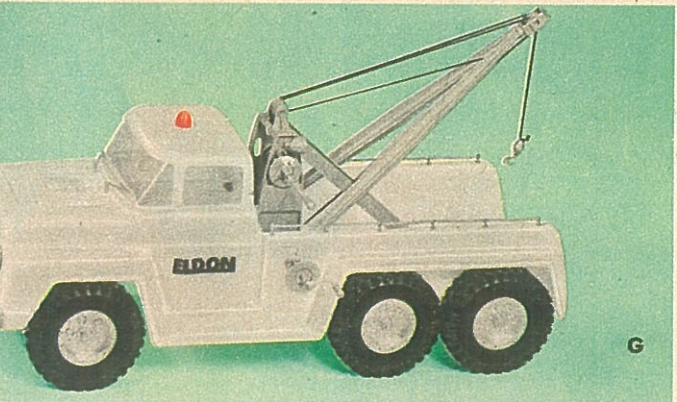

*At A Billy And Ruth
Attractive Price*

D

E

F

G

H

D—TICO TRAIN—Your very own, with battery driven motor (batteries not included). Put the tracks together—8 ft. of them!—the tunnel anywhere you like. Three cars and locomotive. Unbreakable poly. 3 to 7 yrs. Ask for 12BR4 **2.98**

E—HUBLEY FARM SET has all metal tractor, truck, spreader, plow and cultivator. The box makes a barn for everything a real farmer needs! 3 to 7 yrs. Ask for 12BR8 **2.98**

F—ELDON TRUCK TRANSPORT is 26½ inches long! Top level shifts down for loading, unloading. Loading ramp slides out from rear. Trailer unhitches. Carries 4 trucks, and trailer. Unbreakable Fortiflex. 4 to 8 yrs. Ask for 12BR6 **5.00**

G—ELDON TOW TRUCK really works! Big, 21 inch long truck has 2 operating handles, one to raise, lower boom, the other to raise and lower hook. Both lock. Windshield and wipers. Unbreakable fortiflex. 4 to 8 yrs. Ask for 12BR5 **5.00**