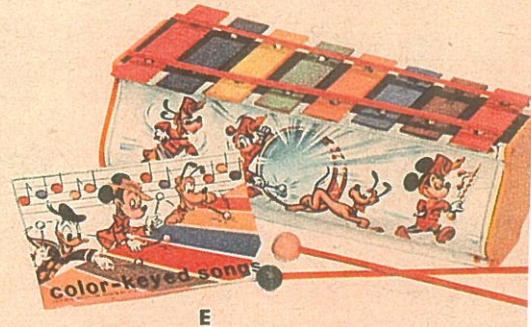

Billy & Ruth
*know this is true—
These tuneful toys
were made for you!*