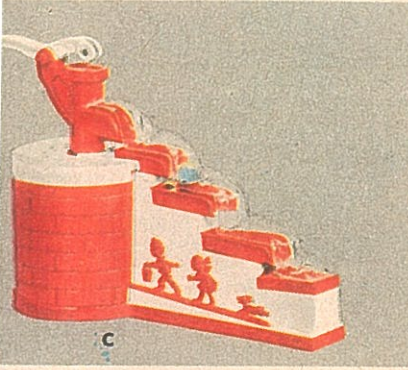

*You'll like every one of these,
Ask Santa for them—do say "Please!"*

A—HABRO JR. DOCTOR KIT has 44 realistic toy medical instruments and items in washable decorated padded vinyl case. Want to be a doctor? 3 to 8 yrs. Ask for 16BR1 **4.98**

B—HABRO DOLLY NURSE CASE is washable, padded vinyl; contains 45 nurse's instruments and equipment. Just the thing to make dolly well! 3 to 8 yrs. Ask for 16BR2 **4.98**

C—STRUCTO JACK AND JILL PUMP is like a real playmate! Teaches coordination, too. Pump the handle, bell rings and marble comes rolling down steps, then back into pump. 1½ to 3 yrs. Ask for 16BR3 **2.98**

D—HABRO DELUXE JR. SHAVER SET. Handsome vinyl case has Hasbro non-electric safe shaver, lotion, comb, talcum powder, toothpaste, brush—everything! 4 to 7 yrs. Ask for 16BR4 **2.98**

E—TICO GIANT CHRISTMAS STOCKING was packed by Santa himself. 20 toys and games for boys and girls. Ask for 16BR5 **1.98**

The prices in this book, in most cases, are those suggested by the manufacturers. For current prices consult the storekeeper whose name is on the front cover of this toy book. In some places of the South and West prices may be slightly higher.

EACH 'N FUN FLIP FLOP POUNDING CART
—Pound away—jumbo pegs are reversible panel. Pull string and wheels. Non-toxic finish. 1 to 5 yrs. Ask for 16BR6 **1.98**

UNCLE SAM'S 3 COIN REGISTER BANK BY WESTERN STAMPING—Watch your savings add up! Rings, adds, locks and unlocks automatically every $10.00. 5 yrs. and up. Ask for 16BR7 **3.98**

TARCO BANK-O-MATIC is a junior size vending machine and bank. Operate with penny, nickel, dime or quarter. Use standard size ball candy or gum included. Extra gum refills available. 3 to 8 yrs. Ask for 16BR8 **1.50**