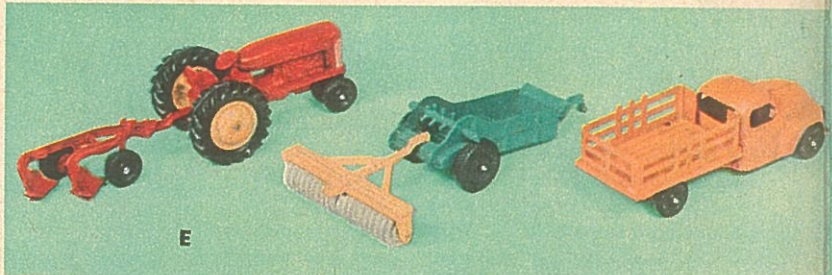

A

B

C

A—TOYMASTER CORNER STORE is super fun! It's 64½ inches tall—walk in and look around! Has grocery cartons, shelves for storing, play money, wall phone, cash register with money drawer, separate check-out counter. Made of sturdy fiberboard. 3 to 8 yrs. Ask for 12BR1 **4.98**

*At A Billy And Ruth
Attractive Price*

D

E

F

G

H

D—TICO TRAIN—Your very own, with battery driven motor (batteries not included). Put the tracks together—8 ft. of them!—the tunnel anywhere you like. Three cars and locomotive. Unbreakable poly. 3 to 7 yrs. Ask for 12BR4 **2.98**

E—HUBLEY FARM SET has all metal tractor, truck, spreader, plow and cultivator. The box makes a barn for everything a real farmer needs! 3 to 7 yrs. Ask for 12BR8 **2.98**

F—ELDON TRUCK TRANSPORT is 26½ inches long! Top level shifts down for loading, unloading. Loading ramp slides out from rear. Trailer unhitches. Carries 4 trucks, and trailer. Unbreakable Fortiflex. 4 to 8 yrs. Ask for 12BR6 **5.00**

G—ELDON TOW TRUCK really works! Big, 21 inch long truck has 2 operating handles, one to raise, lower boom, the other to raise and lower hook. Both lock. Windshield and wipers. Unbreakable fortiflex. 4 to 8 yrs. Ask for 12BR5 **5.00**