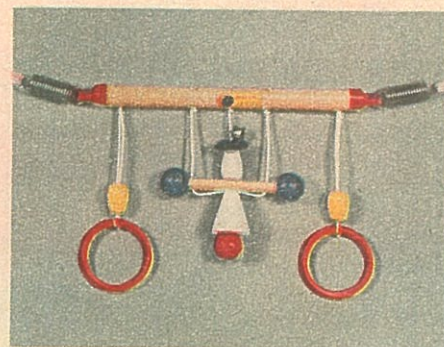

D

E

F

G

H

I

E CORNER STORE

*Did you ever see such a fine array
Of wonderful toys for a rainy day?*

A

B

C

A—TOYMASTER CORNER STORE is super fun! It's 64½ inches tall—walk in and look around! Has grocery cartons, shelves for storing, play money, wall phone, cash register with money drawer, separate check-out counter. Made of sturdy fiberboard. 3 to 8 yrs. Ask for 12BR1 **4.98**

B—TOYMASTER DESK AND BENCH SET has three real working drawers, 3 open shelves, desk pad, picture frame. Desk is 32¼ inches wide. Sturdy fiberboard. 3 to 8 yrs. Ask for 12BR2 **4.98**

C—BLACKBOARD AND DESK BY AMERICAN MANUFACTURING. Has 8 scroll chart, chalk, eraser, writing panel 12 x 16 inches. Forty inches high. 3 to 8 yrs. Ask for 12BR3