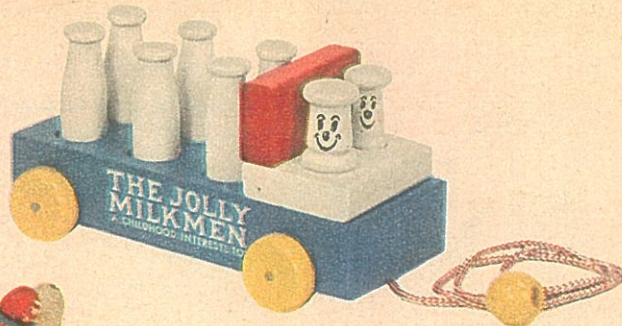

E—FARMER-IN-THE-DELL-MUSIC BOX plays tune as crank is turned. Genuine Swiss music box. You'll love decorations of farmer and family. Neck strap, jam-proof crank. 1 to 5 years. Ask for 10BR5
 East **2.00**
 West **2.19**

G—GIANT SNAP-LOCK BEADS to put together, take apart! Too big to swallow, squeezable, unbreakable, washable. Infants to 4 yrs. will learn shape, colors, finger dexterity. Ask for 10BR7
 East **2.00**
 West **2.19**

H—POP 'N RING! You'll laugh! Three acetate balls pop against tuneful metal bells. Sturdy wood construction. Safe plastic knob. Push toy for ages 1 to 3. Ask for 10BR8
 East **2.50**
 West **2.69**

A

B

C

*Carts to pull and rainbow blocks—
And look at that funny Jack in the Box!*