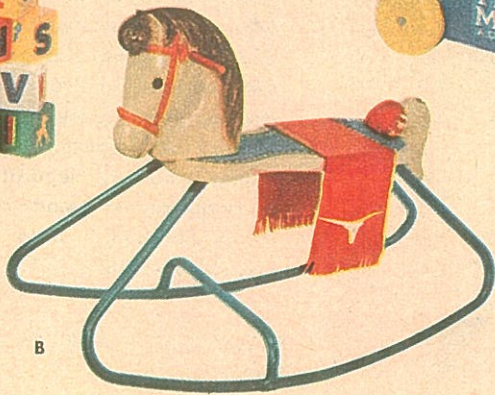

A

B

C

*Carts to pull and rainbow blocks—
And look at that funny Jack in the Box!*

A—KUSAN ABC BLOCKS— Shake, float or build with them! Colorful, 1½ inch plastic blocks with numbers, letters, nursery rhyme friends on them! Non-toxic. 1 to 5 yrs. Ask for 11BR1 **1.98**

B—GONG BELL ROCKING HORSE means action! Molded head and tail. Wood seat. Rockers, legs of enameled steel tubing. 8 months to 3 yrs. Ask for 11BR2 **5.98**

C—CHILDHOOD INTERESTS JOLLY MILKMEN make deliveries with your help! Pull the sturdy wood milk truck, "deliver" six wooden bottles. Milkmen come off too! 1 to 5 yrs. Ask for 11BR3 **2.00**

D—KUSAN MONEY TRAIN OF FOUR ROLLING BANKS! 10 Karat Engine, Penny Pig, Treasure Chest and Pot 'O Gold. Over 2 feet long. Pull them! Cars come apart easily. Play and save. 1 to 5 yrs. Ask for 11BR4 **2.98**

E—CHILDHOOD INTERESTS CATCH UP TRAIN'S engineer always catches up! Engineer is between engine and caboose, as wheels turn he lags behind, then catches up. Beeps too! 16 inches long. 1 to 5 yrs. Ask for 11BR5 **3.00**

F—CRADLE TUNE TIME BY CHILDHOOD INTERESTS—Pull the cord and music box in huge clock plays "Hi Diddle Diddle" and nursery rhyme characters revolve around Man-in-the-Moon. Numbers change colors. 6 months to 5 yrs. Ask for 11BR6 **5.00**

G—BANNER POLY KIDDIE CART can't break! Won't rust either, indoors or out. Steering mechanism with turning front wheels. 15 inches long. 1 to 3 years. Ask for 11BR7 **3.98**

H—MATTEL JACK IN THE MUSIC BOX has gay moving eyes! Has hands, too, and a suit of real cloth! Turn the crank, play the tune—up pops Jack! 1 to 5 yrs. Ask for 11BR8 **2.50**

I—CHILDHOOD INTERESTS CRADLE GYM will keep baby amused for hours. Jolly doll with bell beret does tricks on center trapeze. Two rings to pull. Sanitary hardwood and plastic, steel exercise rings. 4 month to 2 years. Ask for 11BR9 **2.00**

D

E

F

G

H

I