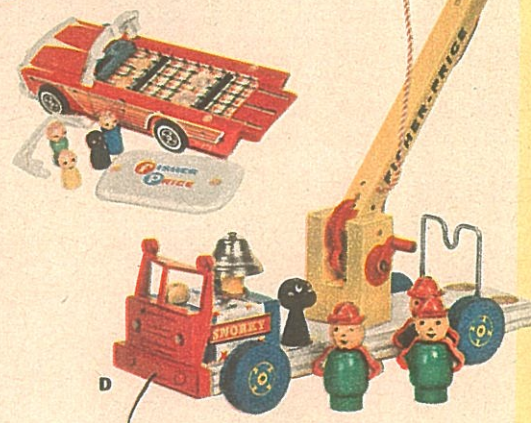

FISHER-PRICE TOYS

A—CASH REGISTER—Press the key, sales indicator with nursery rhyme figure pops up! Three wood coins fit slots and drop in drawer. Wood with unbreakable window, poly keys, crank, jam-proof mechanism. Educational! 2 to 5 yrs. Ask for 10BR1
 East **5.00**
 West **5.50**

B—SAFETY SCHOOL BUS has rolling eyes! Driver's head turns. Hear the "putt-putt" sound. Take out wood figures through hinged door or unbreakable top. Big, sturdy. 14 inches long. Ages 2 to 5. Ask for 10BR2
 East **5.95**
 West **6.50**

E—FARMER-IN-THE-DELL-MUSIC BOX plays tune as crank is turned. Genuine Swiss music box. You'll love decorations of farmer and family. Neck strap, jam-proof crank. 1 to 5 years. Ask for 10BR5
 East **2.00**
 West **2.19**

G—ELDON TOW TRUCK really works! Big, 21 inch long truck has 2 operating handles, one to raise, lower boom, the other to raise and lower hook. Both lock. Windshield and wipers. Unbreakable fortiflex. 4 to 8 yrs. Ask for 12BR5 **5.00**