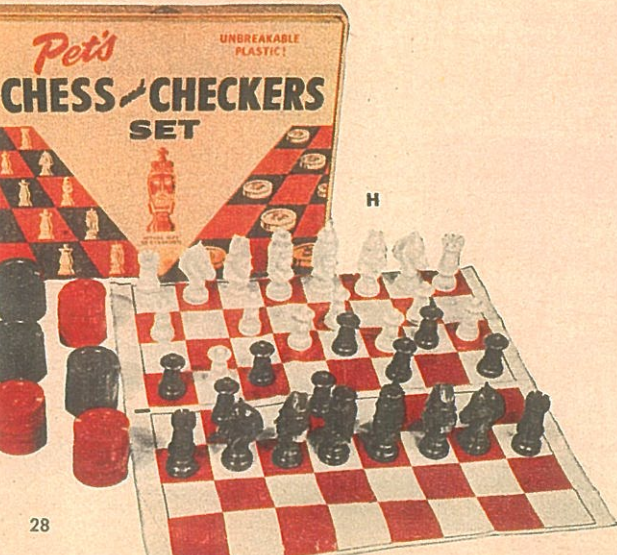

When Mother tells us to be quiet—
We'll choose a game—and then we'll try it!

A—MILTON BRADLEY PARK AND SHOP—A traffic game for 2 to 6 players from 6 years to adult. Outsmart other players by parking your car, completing shopping quickly and being first to return home! Ask for 28BR1 **2.98**

B—MILTON BRADLEY CHUTES AND LADDERS—For ages 4 to 12—even those who can't read. Teaches the rewards of good deeds. 2 to 4 players. Ask for 28BR2 **1.98**

C—MILTON BRADLEY GAME OF LIFE is fascinating and fun! Each player sets out on road of life with a car and $2000.00—tries to be first to make a million. 2 to 8 players. 10 yrs. to adult. Ask for 28BR3 **5.98**

D—MILTON BRADLEY CONCENTRATION—The new edition of TV's famous game. Match hidden items, numbers to work out word puzzle solutions. Has new rollomatic puzzle changer. Suspense! 2 to 5 players. 10 to adult. Ask for 28BR4 **3.98**

E—MILTON BRADLEY PIRATE AND TRAVELER—Learn major cities, products and exports of foreign countries! Go to all corners of the earth to complete trips designated by draw of cards. 2 to 4 players. 7 to 14 yrs. Ask for 28BR5 **1.98**

F—CADACO ELLIS SEVEN SEAS is a new game of trade. Venturesome traders compete for profit. Buy and sell cargo on all the Seven Seas! Ages 10 to adult. Ask for 28BR6 **2.98**

G—CADACO ELLIS BAS-KET is real basketball in miniature! Mechanically controlled levers throw ball at basket. Rules, scoring same as in real game. Sturdy construction. Steel mechanism. Fast Action. 7 and up. Ask for 28BR7 **4.98**

H—PET TOY CHESS AND CHECKERS SET has giant size (6 inch high king) chess and checker (3½ inch diameter) pieces of unbreakable plastic. Playing board 30 x 30 inches. Ages 7 to adult. Ask for 28BR8 **4.98**