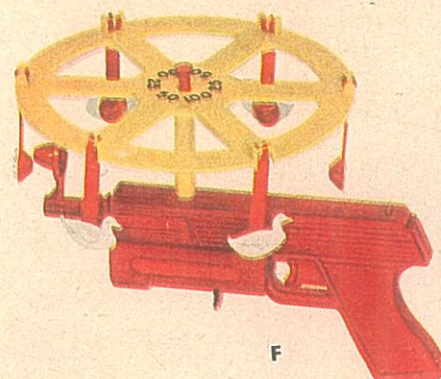

2.49

E

E—DELUXE HOBBY CRAFT SERIES—Each set has two 16 x 12 inch mounted, pre-numbered canvasses of outstanding companion subjects, 20 jars paint, brushes, stunning ivory colored gilded frame. Ages 10 and up.

Ask for 33BR5

3.98 ea.

F

F—TARG-O-RAMA—Try to knock the ducks out of action! Ducks are on mechanically revolving carousel—pull the trigger when one comes around. Fun for the entire family! Ask for 33BR6

2.98