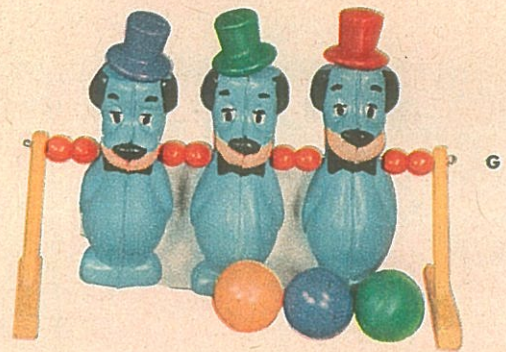

2.98

C—GAME ASSORTMENT—Your choice of three exciting, suspense-filled games: "Overland Trail" Western game, Perry Mason's "Case of the Missing Suspect," or "screwball," the mad, mad, mad game! 7 yrs. to adult. Ask for 29BR3

2.98 ea.

D—VARIETY "52" GAME CHEST IN KIT contains 52 of America's favorite games and playing parts, instructions. Complete bingo, racing and fishing games, checkers, Pa Chiz Si; etc. 7 yrs. to adult. Ask for 29BR4

2.98

E—CHESS, CHECKERS, BACKGAMMON AND ACEY DUCEY SET—Four all-time favorites! Two-sided playing board, plastic chessmen, interlocking checkers, dice, dice cup. 6 yrs. and up. Ask for 29BR5

1.98

F—ROCKY COLAVITO'S 2-IN-1 DART GAME has baseball on one side, bowling on the other! Rubber suction cup darts, poly feathers, 24 x 22 inch masonite target which hangs on wall or stands on floor. 7 yrs. to adult. Ask for 29BR7

2.98

G—"HUCKLEBERRY HOUND" LIDS OFF GAME—Three 8 1/2 inch poly figures of Huckleberry Hound are attached to cross bar. Roll plastic balls, hit bottom of figures, knock off Huckleberry's hats! 3 to 10 yrs. Ask for 29BR6

2.98

H—SIX IN ONE SPORTS COMBINATION—All parts for bowling, darts, shuffleboard, quoits, golf and shufflebowl. Includes 12 ft. x 2 ft. vinyl mat with shuffleboard and bowling layouts. Enormous games in handy storage box. 6 yrs. and up. Ask for 29BR8

9.98