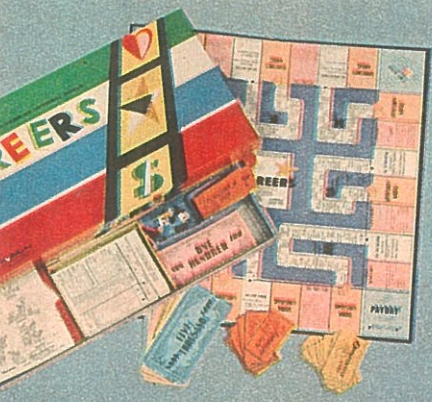

FAMOUS PARKER GAMES!

A—MONOPOLY®—Build houses and hotels, run railroads, public utilities, buy, sell real estate. If you get a monopoly you win! Removable bankers tray, plastic houses, hotels. 8 yrs. to adult.
Ask for 30BR1 **3.98**

B—TRADE WINDS —New! For 2 to 6 players. In search for treasure players move ships to various islands and ports. Players never safe from attack! 8 yrs. to adult.
Ask for 30BR2 **3.98**

C—SORRY®—Play is rapid—always a chance for the tail-end to win! Point scoring rules for adult and club play allows for judgment and skill to count in play. 10 to adult. 2 to 4 players. Ask for 30BR3 **2.98**

D—KIMBO —Brand new! Fast, exciting play for 2 to 4 players. No two games alike. Play is controlled by movement of fences. 10 to adult. Ask for 30BR4 **2.98**

E—RISK®—Requires skill, luck and develops a talent for planning strategy. It spans oceans, embraces continents. Dramatic moves. 14 to adult. 3 to 6 players.
Ask for 30BR5 **7.50**

The prices in this book, in most cases, are those suggested by the manufacturers. For current prices consult the storekeeper whose name is on the front cover of this toy book. In some places of the South and West prices may be slightly higher.