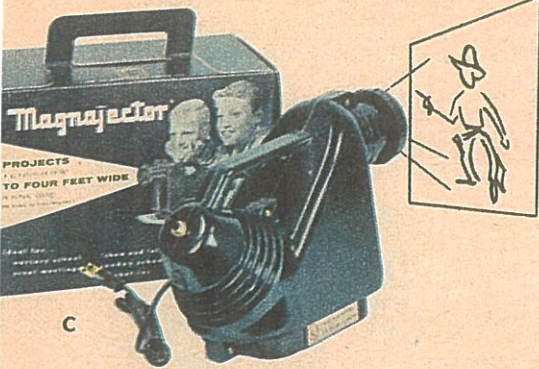

A—AMSCO BEAUTY BAR FOR GIRLS—SLICK-UP CHEST FOR BOYS! Sliding door cabinets attach to bathroom wall with adhesive hangers. Beauty Bar contains: Pond's beauty aids. Slick-Up Chest has Seaforth products, shoe shine necessities. Both have Ipana toothpaste, Tek toothbrush, hair brush, comb, more! 6 to 12 yrs. Ask for 32BR1 **4.98 ea.**

B—KENNER PRESTO SPARKLE COLORING AND GLITTER PAINT SET— First color your picture with 6 brilliant paints in plastic holders, then make them glitter by brushing on 5 jewel-like colors! 9 pictures included. 6 yrs. and up. Ask for 32BR2 **1.98**

C—RAINBOW CRAFTS MAGNAJECTOR is an opaque projector that enlarges any illustrated material in comic books, magazines, etc. up to 4 feet wide. Insulated socket housing. UL approved. Uses house bulb (not included). In carrying case. 8 yrs. and up. Ask for 32BR3 **Regularly 7.98 Special 6.66**