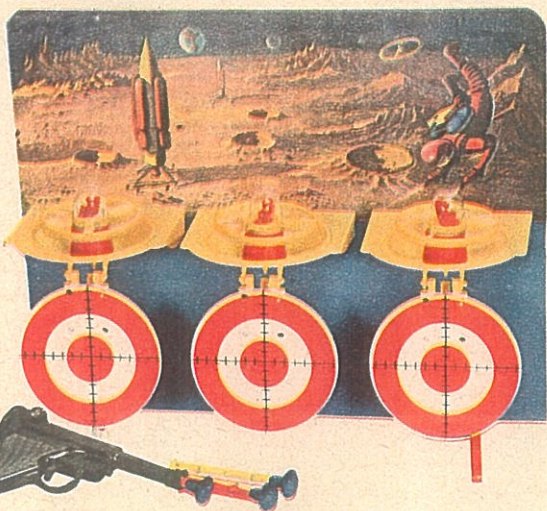

2.49

E

E—DELUXE HOBBY CRAFT SERIES—Each set has two 16 x 12 inch mounted, pre-numbered canvasses of outstanding companion subjects, 20 jars paint, brushes, stunning ivory colored gilded frame. Ages 10 and up.

Ask for 33BR5

3.98 ea.

F

F—TARG-O-RAMA—Try to knock the ducks out of action! Ducks are on mechanically revolving carousel—pull the trigger when one comes around. Fun for the entire family! Ask for 33BR6

2.98

G

G—LUNAR LAUNCHER is a triple action skilled target game that launches 3 high-flying satellites. Hit target, astronauts are launched in space ships into the air! Gun and 3 safety darts. Ages 6 and up.