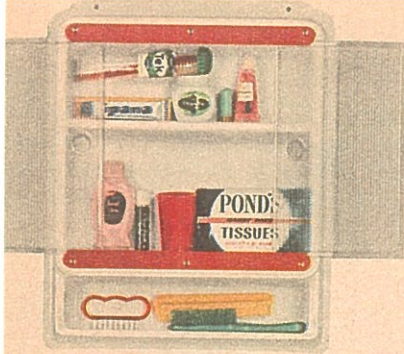

A—AMSCO BEAUTY BAR FOR GIRLS—SLICK-UP CHEST FOR BOYS! Sliding door cabinets attach to bathroom wall with adhesive hangers. Beauty Bar contains: Pond's beauty aids. Slick-Up Chest has Seaforth products, shoe shine necessities. Both have Ipana toothpaste, Tek toothbrush, hair brush, comb, more! 6 to 12 yrs. Ask for 32BR1 **4.98 ea.**

B—KENNER PRESTO SPARKLE COLORING AND GLITTER PAINT SET— First color your picture with 6 brilliant paints in plastic holders, then make them glitter by brushing on 5 jewel-like colors! 9 pictures included. 6 yrs. and up. Ask for 32BR2 **1.98**

C—RAINBOW CRAFTS MAGNAJECTOR is an opaque projector that enlarges any illustrated material in comic books, magazines, etc. up to 4 feet wide. Insulated socket housing. UL approved. Uses house bulb (not included). In carrying case. 8 yrs. and up. Ask for 32BR3 **Regularly 7.98 Special 6.66**