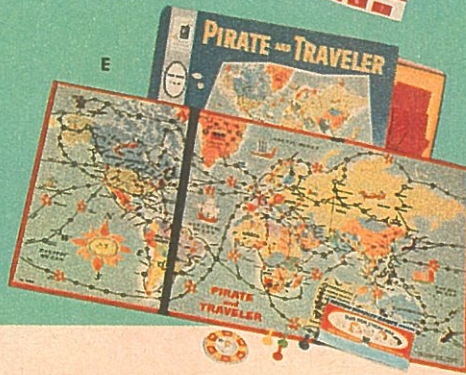

When Mother tells us to be quiet—
We'll choose a game—and then we'll try it!

A—MILTON BRADLEY PARK AND SHOP—A traffic game for 2 to 6 players from 6 years to adult. Outsmart other players by parking your car, completing shopping quickly and being first to return home! Ask for 28BR1 **2.98**

B—MILTON BRADLEY CHUTES AND LADDERS—For ages 4 to 12—even those who can't read. Teaches the rewards of good deeds. 2 to 4 players. Ask for 28BR2 **1.98**

C—MILTON BRADLEY GAME OF LIFE is fascinating and fun! Each player sets out on road of life with a car and $2000.00—tries to be first to make a million. 2 to 8 players. 10 yrs. to adult. Ask for 28BR3 **5.98**

D—MILTON BRADLEY CONCENTRATION—The new edition of TV's famous game. Match hidden items, numbers to work out word puzzle solutions. Has new rollomatic puzzle changer. Suspense! 2 to 5 players. 10 to adult. Ask for 28BR4 **3.98**

E—MILTON BRADLEY PIRATE AND TRAVELER—Learn major cities, products and exports of foreign countries! Go to all corners of the earth to complete trips designated by draw of cards. 2 to 4 players. 7 to 14 yrs. Ask for 28BR5 **1.98**

F—CADACO ELLIS SEVEN SEAS is a new game of trade. Venturesome traders compete for profit. Buy and sell cargo on all the Seven Seas! Ages 10 to adult. Ask for 28BR6 **2.98**

G—CADACO ELLIS BAS-KET is real basketball in miniature! Mechanically controlled levers throw ball at basket. Rules, scoring same as in real game. Sturdy construction. Steel mechanism. Fast Action. 7 and up. Ask for 28BR7 **4.98**

H—PET TOY CHESS AND CHECKERS SET has giant size (6 inch high king) chess and checker (3½ inch diameter) pieces of unbreakable plastic. Playing board 30 x 30 inches. Ages 7 to adult. Ask for 28BR8 **4.98**