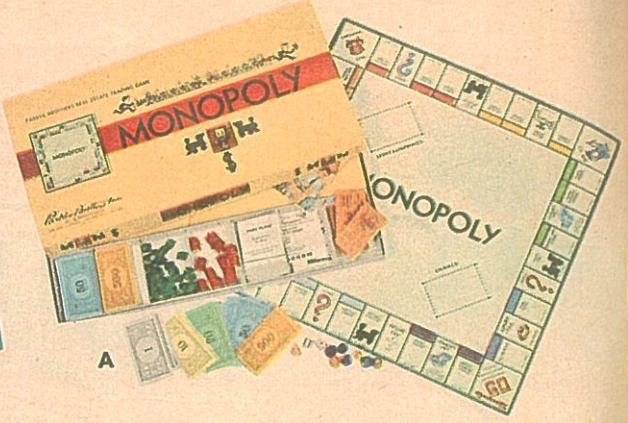

FAMOUS PARKER GAMES!

A—MONOPOLY®—Build houses and hotels, run railroads, public utilities, buy, sell real estate. If you get a monopoly you win! Removable bankers tray, plastic houses, hotels. 8 yrs. to adult.
Ask for 30BR1 **3.98**

B—TRADE WINDS —New! For 2 to 6 players. In search for treasure players move ships to various islands and ports. Players never safe from attack! 8 yrs. to adult.
Ask for 30BR2 **3.98**

C—SORRY®—Play is rapid—always a chance for the tail-end to win! Point scoring rules for adult and club play allows for judgment and skill to count in play. 10 to adult. 2 to 4 players. Ask for 30BR3 **2.98**

D—KIMBO —Brand new! Fast, exciting play for 2 to 4 players. No two games alike. Play is controlled by movement of fences. 10 to adult. Ask for 30BR4 **2.98**

E—RISK®—Requires skill, luck and develops a talent for planning strategy. It spans oceans, embraces continents. Dramatic moves. 14 to adult. 3 to 6 players.
Ask for 30BR5 **7.50**

The prices in this book, in most cases, are those suggested by the manufacturers. For current prices consult the storekeeper whose name is on the front cover of this toy book. In some places of the South and West prices may be slightly higher.

CHECKERS®—As in real life each player sets own goal of fame, fortune, happiness chooses formula to gain objective. Different each time it's played. 14 to adult. 2 to 4 years. Ask for 30BR6 **2.98**

CLUE®—The challenge of thrilling detective story plot fascinates adults and teenagers. Fine playing pieces include detective notes, illustrated cards, pencils. 3 to 6 players.
Ask for 30BR7 **3.50**

POLLYANNA®—A game of pursuit allowing for good judgment, skill and a bit of chance. For all ages, 2 to 4 players.
Ask for 30BR8 **2.50**