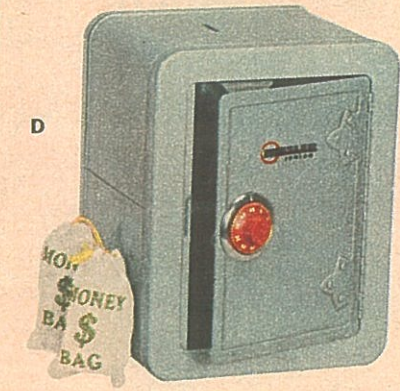

A—AMSCO BEAUTY BAR FOR GIRLS—SLICK-UP CHEST FOR BOYS! Sliding door cabinets attach to bathroom wall with adhesive hangers. Beauty Bar contains: Pond's beauty aids. Slick-Up Chest has Seaforth products, shoe shine necessities. Both have Ipana toothpaste, Tek toothbrush, hair brush, comb, more! 6 to 12 yrs. Ask for 32BR1 **4.98 ea.**

B—KENNER PRESTO SPARKLE COLORING AND GLITTER PAINT SET— First color your picture with 6 brilliant paints in plastic holders, then make them glitter by brushing on 5 jewel-like colors! 9 pictures included. 6 yrs. and up. Ask for 32BR2 **1.98**

C—RAINBOW CRAFTS MAGNAJECTOR is an opaque projector that enlarges any illustrated material in comic books, magazines, etc. up to 4 feet wide. Insulated socket housing. UL approved. Uses house bulb (not included). In carrying case. 8 yrs. and up. Ask for 32BR3 **Regularly 7.98 Special 6.66**

D—BRUMBERGER SAFE VAULT HAS BURGLAR ALARM and 2 number real combination lock! It's fun to have a place of your own for your valuable! Heavy gauge steel safe is 9 inches high, has money bags for coins, bills. 6 yrs. and up. Ask for 32BR4 **4.98**

E—KENNER GIVE-A-SHOW PROJECTOR will project full color pictures on walls, screen, ceilings. Has 112 color, 35 mm. slides with stories of TV's favorites including Huckleberry Hound. Also western and fairy stories. Uses flashlight batteries, not included. Invite your friends for a show! 5 to 12 yrs. Ask for 32BR5 **4.98**

F—REPLOGE 10 INCH GLOBE—The perfect "starter" for new geography student! 10 beautiful colors—in 3D. See the earth as it is! 7 yrs. and up. Ask for 32BR6 **4.98**