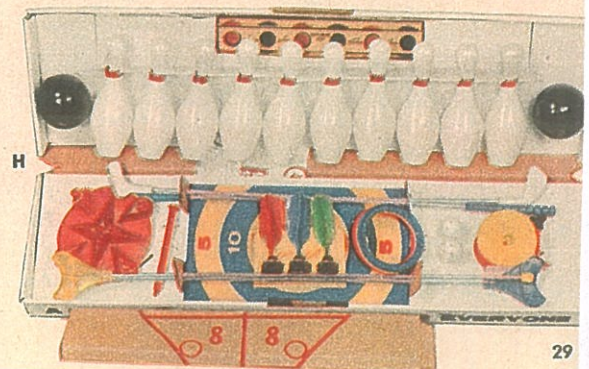

2.98

C—GAME ASSORTMENT—Your choice of three exciting, suspense-filled games: "Overland Trail" Western game, Perry Mason's "Case of the Missing Suspect," or "screwball," the mad, mad, mad game! 7 yrs. to adult. Ask for 29BR3

2.98 ea.

D—VARIETY "52" GAME CHEST IN KIT contains 52 of America's favorite games and playing parts, instructions. Complete bingo, racing and fishing games, checkers, Pa Chiz Si; etc. 7 yrs. to adult. Ask for 29BR4

2.98

E—CHESS, CHECKERS, BACKGAMMON AND ACEY DUCEY SET—Four all-time favorites! Two-sided playing board, plastic chessmen, interlocking checkers, dice, dice cup. 6 yrs. and up. Ask for 29BR5

1.98

F—ROCKY COLAVITO'S 2-IN-1 DART GAME has baseball on one side, bowling on the other! Rubber suction cup darts, poly feathers, 24 x 22 inch masonite target which hangs on wall or stands on floor. 7 yrs. to adult. Ask for 29BR7

2.98

G—"HUCKLEBERRY HOUND" LIDS OFF GAME—Three 8 1/2 inch poly figures of Huckleberry Hound are attached to cross bar. Roll plastic balls, hit bottom of figures, knock off Huckleberry's hats! 3 to 10 yrs. Ask for 29BR6

2.98

H—SIX IN ONE SPORTS COMBINATION—All parts for bowling, darts, shuffleboard, quoits, golf and shufflebowl. Includes 12 ft. x 2 ft. vinyl mat with shuffleboard and bowling layouts. Enormous games in handy storage box. 6 yrs. and up. Ask for 29BR8

9.98