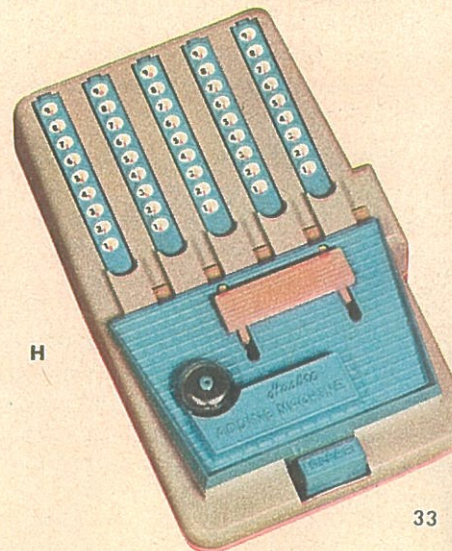

G

G—LUNAR LAUNCHER is a triple action skilled target game that launches 3 high-flying satellites. Hit target, astronauts are launched in space ships into the air! Gun and 3 safety darts. Ages 6 and up.

Ask for 33BR7

3.50

H—ADDING MACHINE also subtracts, multiplies figures up to 99,999! Styled like electric machines! For home, office, school—answer hidden till total bar is pressed. Bell rings! Ages 7 and up. Ask for 33BR8

3.98