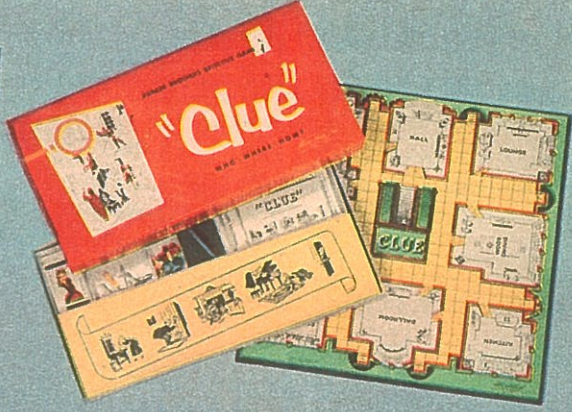

FAMOUS PARKER GAMES!

A—MONOPOLY®—Build houses and hotels, run railroads, public utilities, buy, sell real estate. If you get a monopoly you win! Removable bankers tray, plastic houses, hotels. 8 yrs. to adult.
Ask for 30BR1 **3.98**

B—TRADE WINDS —New! For 2 to 6 players. In search for treasure players move ships to various islands and ports. Players never safe from attack! 8 yrs. to adult.
Ask for 30BR2 **3.98**

C—SORRY®—Play is rapid—always a chance for the tail-end to win! Point scoring rules for adult and club play allows for judgment and skill to count in play. 10 to adult. 2 to 4 players. Ask for 30BR3 **2.98**

D—KIMBO —Brand new! Fast, exciting play for 2 to 4 players. No two games alike. Play is controlled by movement of fences. 10 to adult. Ask for 30BR4 **2.98**

E—RISK®—Requires skill, luck and develops a talent for planning strategy. It spans oceans, embraces continents. Dramatic moves. 14 to adult. 3 to 6 players.
Ask for 30BR5 **7.50**

The prices in this book, in most cases, are those suggested by the manufacturers. For current prices consult the storekeeper whose name is on the front cover of this toy book. In some places of the South and West prices may be slightly higher.