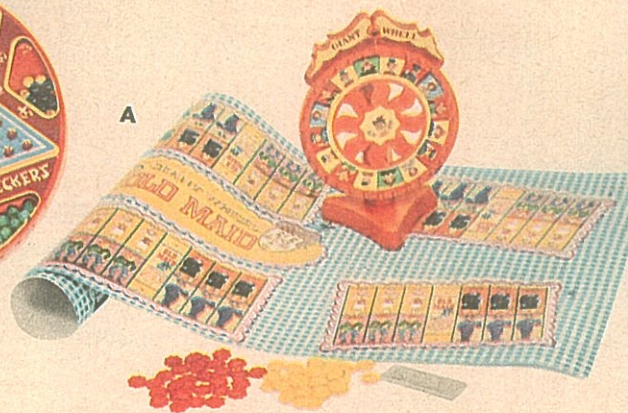

POLLYANNA®—A game of pursuit allowing for good judgment, skill and a bit of chance. For all ages, 2 to 4 players.
Ask for 30BR8 **2.50**

C

B

A

A—REMCO GIANT WHEEL OLD MAID GAME includes a huge wheel, old maid marker, plastic markers. A modern version of an old game! 4 to 10 yrs. Ask for 31BR1 **3.98**

*Our school work's finished for the day—
Are you "game"? Come on let's play!*

B—OHIO ART CHINESE CHECKERS AND CHECKERS—Play one game on each side! Metal litho board 15¼ inches in diameter. Lever action enclosure for storing 60 glass marbles, 24 interlocking checkers. 8 yrs. to adult. Ask for 31BR2 **East 1.98 West 2.29**