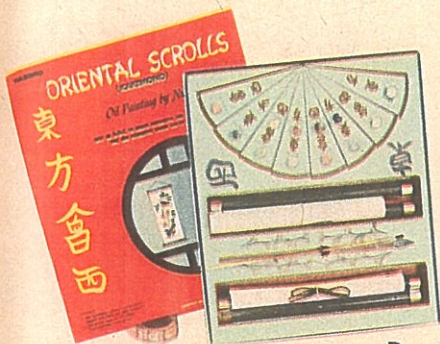

1.98 ea.

B

**HASBRO
TOYS
AND
GAMES!**

C

D

D—ORIENTAL SCROLL PAINTING is brand new! Contains 2 Japanese parchment wall hangings (Kakemono), pre-drawn and pre-numbered, 12 jars oil paint, brush. Ages 7 and up. Ask for 33BR4

2.49

E

E—DELUXE HOBBY CRAFT SERIES—Each set has two 16 x 12 inch mounted, pre-numbered canvasses of outstanding companion subjects, 20 jars paint, brushes, stunning ivory colored gilded frame. Ages 10 and up.