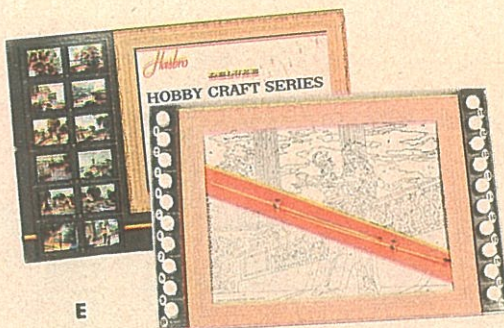

1.98 ea.

B

**HASBRO
TOYS
AND
GAMES!**

C

D

D—ORIENTAL SCROLL PAINTING is brand new! Contains 2 Japanese parchment wall hangings (Kakemono), pre-drawn and pre-numbered, 12 jars oil paint, brush. Ages 7 and up. Ask for 33BR4

2.49

E

E—DELUXE HOBBY CRAFT SERIES—Each set has two 16 x 12 inch mounted, pre-numbered canvasses of outstanding companion subjects, 20 jars paint, brushes, stunning ivory colored gilded frame. Ages 10 and up.