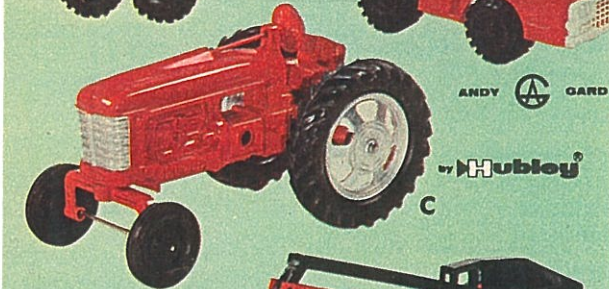

No. 20E—By Lincoln . . . **2.00**

**H—FIDO'S MUSICAL DOG HOUSE**—Genuine Swiss music box plays "Where Oh Where Has my Little Dog Gone" until Fido jumps from his house. 7 3/4 inches high.

No. 364—By Ohio Art . . . **3.00**

**I—KITTY KOPTER**—A sturdy pull-toy with Kittie as the pilot! Kittie turns from side to side, propeller spins around. Motor "hums" just like real!

No. 5460—By Tarrson . . . **2.00**