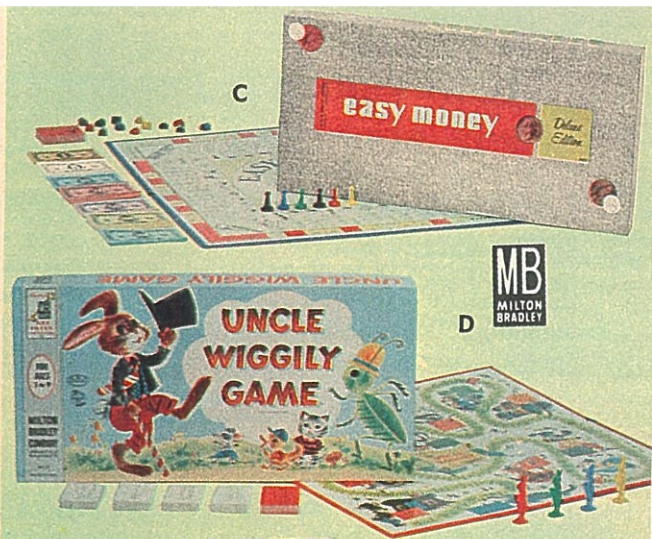

**I—CASH REGISTER**—For Jr. store-keepers and busy fingers. Push buttons and numbers appear on top. Lever opens drawer. Play money. No. 1501—By Western Stamping ..... **3.00**

G

H

I

FALCON TOYS THAT LAST AMERICAN MFG. CONCERN FALCON, N.Y.

## GAMES FOR IDLE HOURS!

**A—GAME CHEST**—Wow! 58 terrific games for the whole family! Playing boards, quality pieces. Sturdy carrying case—great for travel!  
No. 1245—  
By Transogram .....**3.00**

**B — MR. BRAIN'S ELECTRONIC QUIZ GAMES**—Join the "egg-heads!" Have fun while learning. Flashing lights indicate right answers. History, science, etc. for ages 7 and up; alphabet, numbers for ages 4 to 7.  
No. 350-351—  
By Jacmar .....**3.00 each**