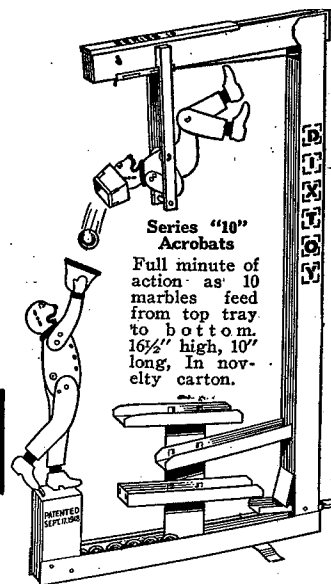

Below: Series "50"
 Wind Mill Clown
 In attractive colors,
 18" high, wheel 5"
 across.

Above: Series "55"
 Dancing Clown Wind
 Toy

In attractive colors,
 18" high, wheel 5". As
 wheel whirls clown
 dances.

Clever action at low cost

The colorfulness and the clever
 action of these Dixtoys attracts
 children, and the low prices bring
 big sales.

Write DIXTOY COMPANY

Dept. 303, 2203 Tuscarawas St., West
 Canton, Ohio, for circular in colors,
 prices, discounts.

DIXTOY

TRADE MARK REG. U. S. PAT. OFF.

Below: Series "35"
 Express Clown
 Mechanical action pull toy,
 in lively color combination,
 10" long.

Below: Series "30"
 Coaster Clown
 Mechanical action pull toy,
 10" long.