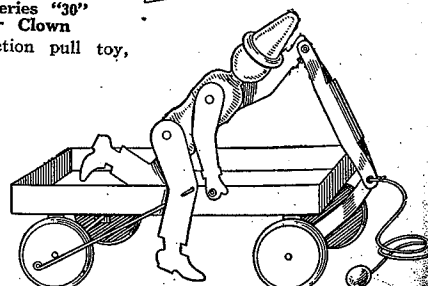

Below: Series "50"
 Wind Mill Clown
 In attractive colors,
 18" high, wheel 5"
 across.

Above: Series "55"
 Dancing Clown Wind
 Toy

In attractive colors,
 18" high, wheel 5". As
 wheel whirls clown
 dances.

Clever action at low cost

The colorfulness and the clever
 action of these Dixtoys attracts
 children, and the low prices bring
 big sales.

Write DIXTOY COMPANY

Dept. 303, 2203 Tuscarawas St., West
 Canton, Ohio, for circular in colors,
 prices, discounts.

DIXTOY

TRADE MARK REG. U. S. PAT. OFF.

Below: Series "35"
 Express Clown
 Mechanical action pull toy,
 in lively color combination,
 10" long.

Below: Series "30"
 Coaster Clown
 Mechanical action pull toy,
 10" long.