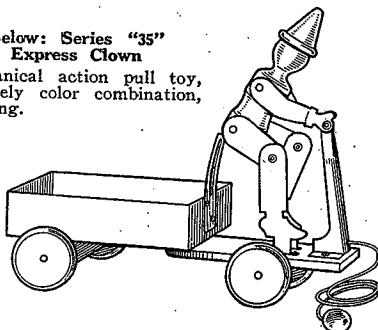

Below: Series "50"
 Wind Mill Clown
 In attractive colors,
 18" high, wheel 5"
 across.

Above: Series "55"
 Dancing Clown Wind
 Toy

In attractive colors,
 18" high, wheel 5". As
 wheel whirls clown
 dances.

Clever action at low cost

The colorfulness and the clever
 action of these Dixtoys attracts
 children, and the low prices bring
 big sales.

Write DIXTOY COMPANY

Dept. 303, 2203 Tuscarawas St., West
 Canton, Ohio, for circular in colors,
 prices, discounts.

DIXTOY

TRADE MARK REG. U. S. PAT. OFF.

Below: Series "35"
 Express Clown
 Mechanical action pull toy,
 in lively color combination,
 10" long.

Below: Series "30"
 Coaster Clown
 Mechanical action pull toy,
 10" long.