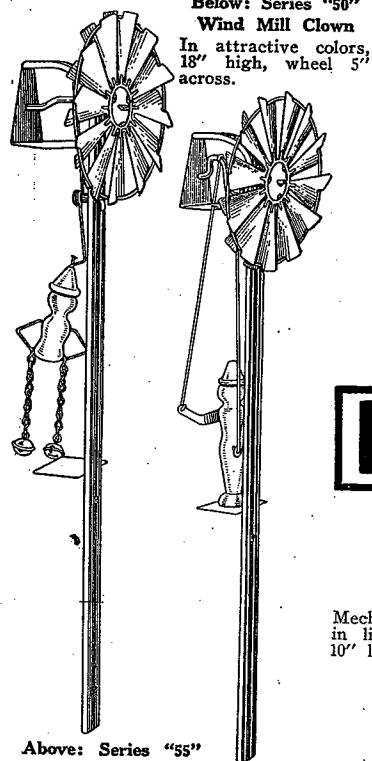

Below: Series "50"
 Wind Mill Clown
 In attractive colors,
 18" high, wheel 5"
 across.

Above: Series "55"
 Dancing Clown Wind
 Toy

In attractive colors,
 18" high, wheel 5". As
 wheel whirls clown
 dances.

DIXTOY

TRADE MARK REG. U. S. PAT. OFF.

Below: Series "35"
 Express Clown
 Mechanical action pull toy,
 in lively color combination,
 10" long.

Below: Series "30"
 Coaster Clown
 Mechanical action pull toy,
 10" long.