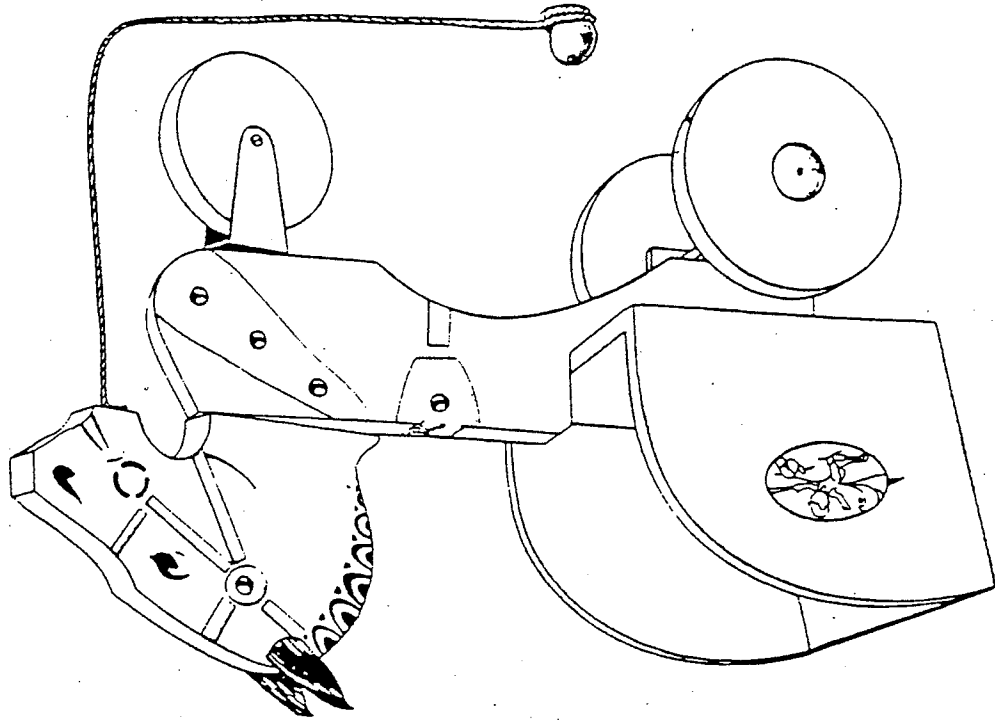

Hustler Doll Carriage

One of the prettiest numbers in the HUSTLER line. The girls will be delighted to carry their dolls in this pretty carriage. By a slight pull of the cord the pony's head will move in almost any direction. Beautifully lacquered in four colors: blue, pink, white and ivory. Wood constructed. Packed individually in a strong carton 7 1/2" x 12" x 18 1/2". Weight 5 1/2 lbs.