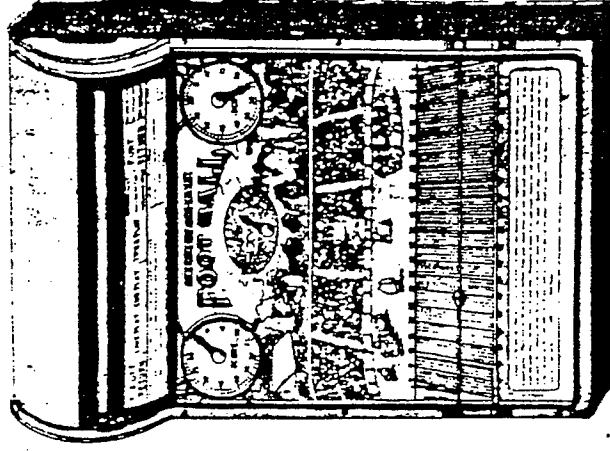

Patented February 17, 1925

Hustler Football

This game has the endorsement of Fielding H. Yost, national authority on football subjects and formerly Coach of the University of Michigan. It is more fun than the real game of football. Many enthusiasts are using it to follow each dozen, 25 lbs.; per gross, 300 lbs. play in the big games that are broadcast during the football season. Packed individually in an attractive four color carton, size 11 1/2" x 9 1/2" x 3 1/2"; 12 cartons in a shipping case. Weight per dozen, 25 lbs.; per gross, 300 lbs.