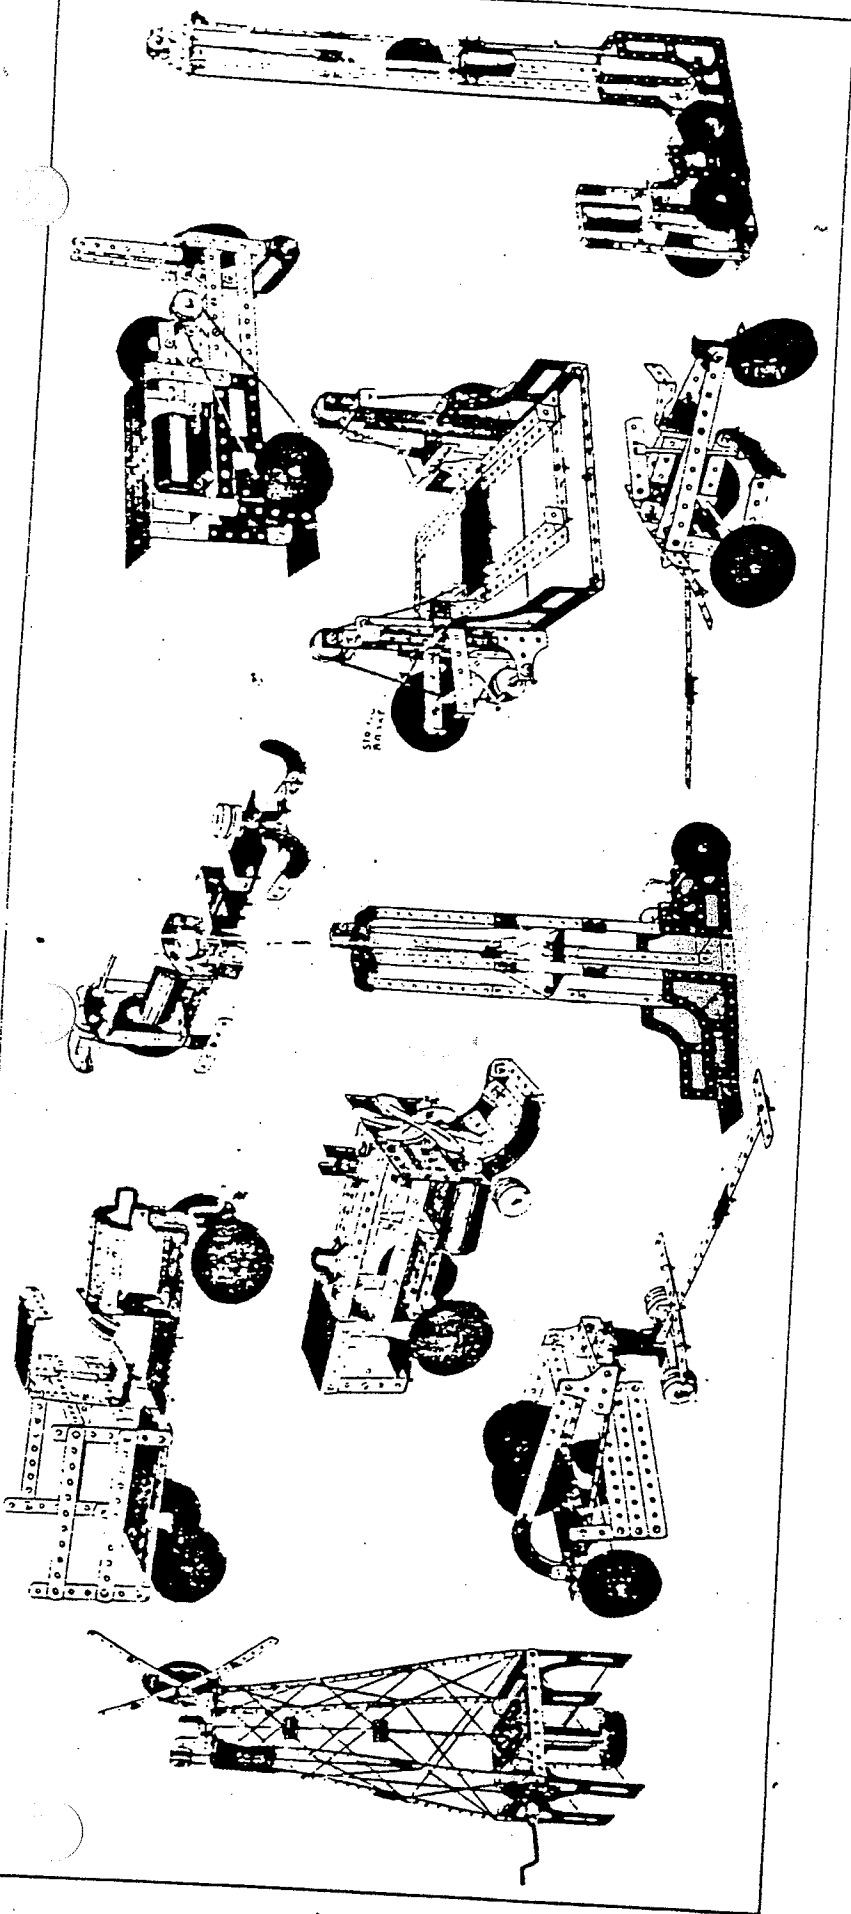

Hustler "Bildkraft" Construction Set

The latest, newest and most realistic construction set on the market today. Every boy that owns a BILDKRAFT Set will get the greatest thrill he ever had. An outfit that will give him hours of fun—in building models he never could make with any other construction set. BILDKRAFT is different—there is always something new and interesting ahead. No study is needed even for the inexperienced boy to start building models with this new BILDKRAFT Set. Endorsed by engineers.

Exclusive Features

1. Heavy Adjustable Frame Plates which are interchangeable making possible the building of many additional models.

2. All engineering parts of BILDKRAFT Sets are accurately made from cold rolled steel.

3. A flanged Splice Plate makes an especially strong joint, giving more length to girders and model parts.

4. No flanges on Base Plates to interfere in making adjustments.

5. Furnished with a double end crank shaft making it possible to put pulleys and wheels on both ends of models.

6. Wooden Wheels made with Rubber Bushings; requires no bolts or screws, making easier insertion of axles and simplifies assembling.

BILDKRAFT Construction Sets are made in two sizes; $1.00 and $2.50 size.