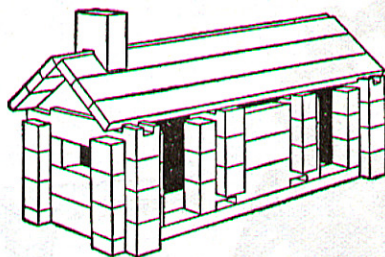

Lincoln Logs, Log Timbers, Barnyard

Original Lincoln Logs (Round). This miniature building material is made of hardwood, seasoned, stained a weathered brown, and waxed. Simple designs illustrate innumerable different items of log construction, easily put together.

Single Set No. 1 contains 56 pieces and design book. No. 50N470. Per dozen sets..... **7.84**

Double Set No. 2—112 pieces including wheels and design book. No. 50N471. Per set..... **1.30**

Complete Set No. 5 contains 174 pieces including wheels, extra long logs and design book. No. 50N481. Per set..... **2.67**

Lincoln Log Timbers. These large square timbers have been designed for the younger children, following the suggestions of leading educators. They can now be obtained in several different sets. The timbers are a polished brown and the roof pieces, gables and chimneys are brightly colored.