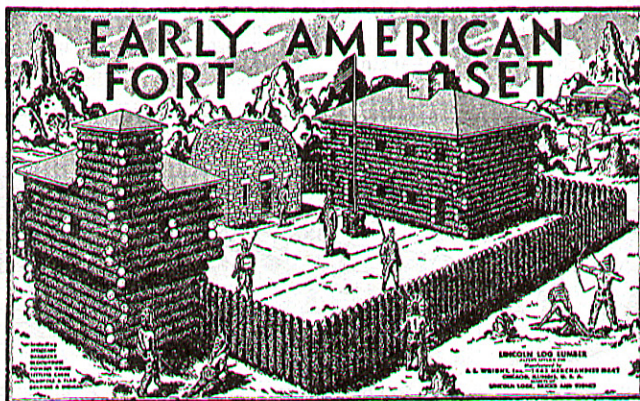

Lincoln Log Timbers. These large square timbers have been designed for the younger children, following the suggestions of leading educators. They can now be obtained in several different sets. The timbers are a polished brown and the roof pieces, gables and chimneys are brightly colored.

A Set contains 53 pieces, designs printed on inside of box cover. No. 50N474. Per dozen sets..... **3.92**

B Set contains 74 pieces and design book. No. 50N475. Per dozen sets..... **7.84**

C Set contains 130 pieces and design book. No. 50N476. Per set..... **1.33**

E Set contains 286 pieces and design book. No. 50N477. Per set..... **2.67**

Fort Dearborn Construction Set. Consisting of Blockhouse, Barracks, Stockade, Flagpole and Flag, made of Lincoln Log Lumber. For ease in handling, the logs are made in groups instead of being cut separately.

No. 50N479. Each..... **1.96**

The Early American Fort Set. Contains all of the material which is in the Fort Dearborn Construction Set and in addition the Powder House, Settler's Cabin, six Indians and four Soldiers of 1812.

No. 50N484. Each..... **3.28**