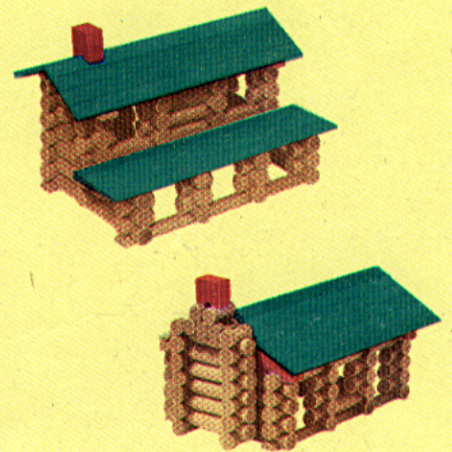

original-round

LINCOLN LOGS

America's
National Toy

Lincoln Logs has been a best seller for more than a quarter of a century. As educational toys, Lincoln Logs provide hours of pure enjoyment, encourage the child's imagination, create a background for trains, trucks, figures, etc. They are ideal for play alone or for group activity. Realistic forts, cabins, stockades, houses and many other buildings and structures will be built.

Lincoln Logs are made of selected wood, stained brown and waxed. Gables, chimneys and roof pieces are brightly colored. Lincoln Logs are standard $\frac{3}{4}$ " in diameter and each set is complete in itself. All sets interchange one with another.

- Original, realistic round Logs
- More pieces at lowest prices
- Sturdy, colorful gables
- 4 page colored design sheets in each set
- 6 sets in can containers

SET 1C Retail Price **\$1.00**
53 wood pieces with 4 page colored design sheet. Excellent for beginners and may be added to or bought as a refill for replacing parts in larger sets.
Standard package 12 cans—weight 17 pounds.

SET 3C Retail Price **\$3.00**
129 wood pieces and 4 page colored design sheet. Includes 4 gables. Authentic Lincoln cabin can be built.
Standard package 6 cans—weight 21 pounds.

SET 2C Retail Price **\$2.00**
91 wood pieces and 4 page colored design sheet. Individual can container for consumer storage of contents.
Standard package 12 cans—weight 30 pounds.