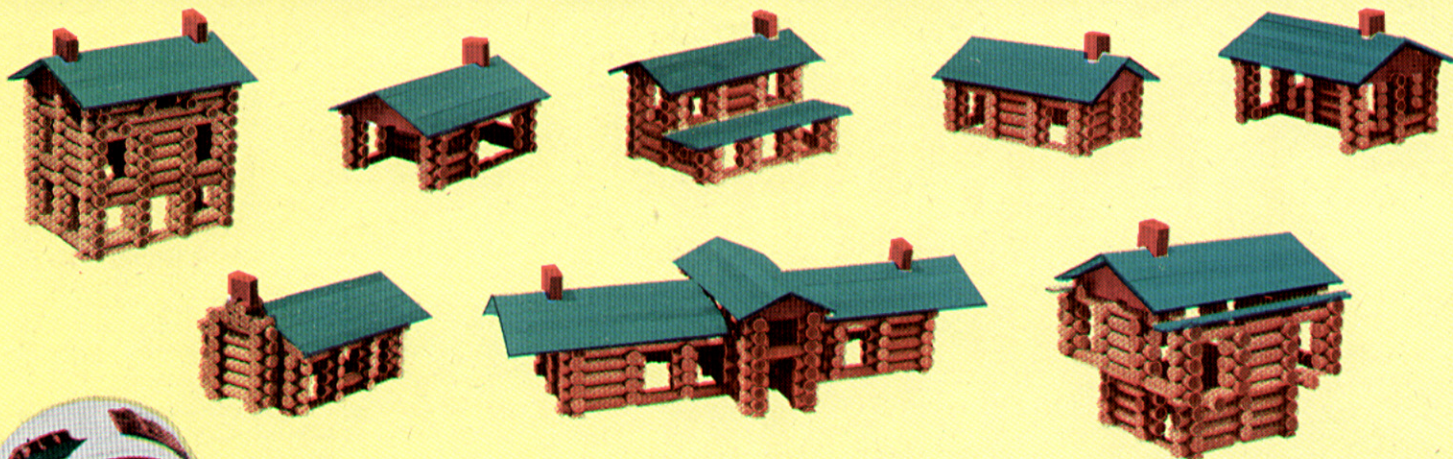

original-round
LINCOLN LOGS

America's National Toy

SET 4CF Retail Price **$4.00**
129 wood pieces and seven scaled metal figures, hand painted with details of cowboys and Indians. 4 page colored design sheet.
Standard package 6 cans—weight 24 pounds.

SET 6CF Retail Price **$6.00**
178 wood pieces and 10 scaled metal figures of Indians and cowboys, brightly painted. 4 page colored design sheet. This is the deluxe Lincoln Log set.
Standard package 4 cans—weight 26 pounds.

PEG BLOX

Multiple unit system of $\frac{7}{8}$ " thick wood block shapes with drilled holes $\frac{7}{8}$ " between centers allow connecting dowels to build realistic, mobile models of any description. Can be used with Makit Toy sets. All blocks are in primary colors.

NO. 15 PEG BLOX

Retail Price **$1.50**

11 shapes, 44 pieces and design sheet.

Standard package 12 cans — weight 14 pounds.

NO. 25 PEG BLOX

Retail Price **$3.00**

13 shapes, 74 pieces and design sheet.

Standard package 6 cans — weight 13 pounds.