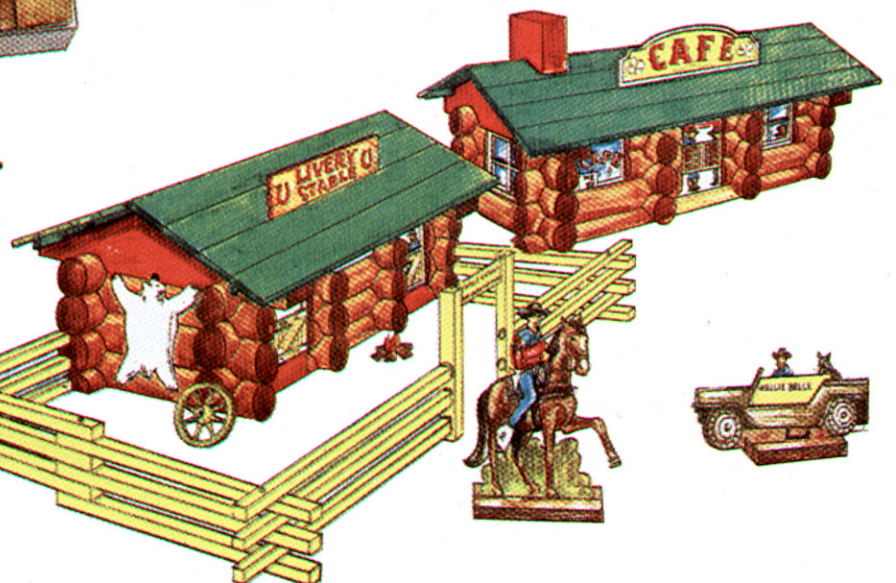

STANDARD DISCOUNTS APPLY

Write to Lincoln Logs (Division of Playskool Mfg. Co.), 1750 N. Lawndale Ave., Chicago, Illinois