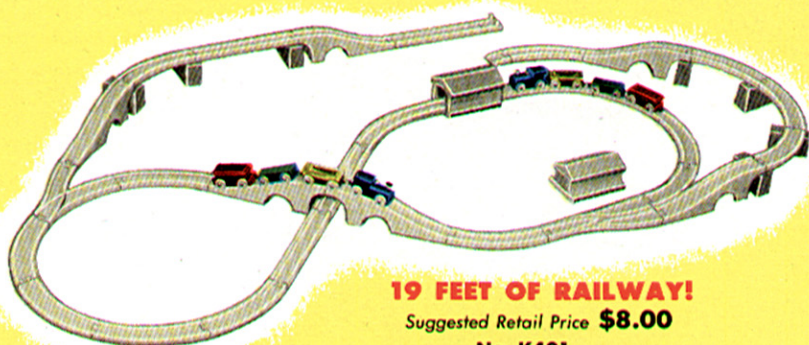

19 FEET OF RAILWAY!

Suggested Retail Price **$8.00**

No. K421