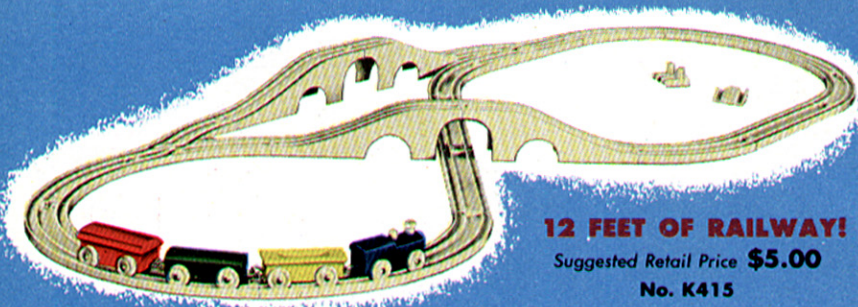

12 FEET OF RAILWAY!

Suggested Retail Price **$5.00**

No. K415

No. K415—REGULAR TOT TRAIN SET

CONSISTS OF: 144" track—including 11 curves, 3 straights, 1 switch, 2 complete bridges, 1 yoke, 1 lead-in, 1 bumper and a colored four car train. Design booklet. 4 color set up box.

*Packed 6 pieces to master carton.
Weight of carton 13 pounds.*

No. K406—BEGINNER TOT TRAIN

CONSISTS OF: 8 curves, 1 switch, 1 complete bridge, 1 straight, 1 lead-in and a colored 3 car train. Design booklet. 4 color set up box.

*Packed 12 pieces to master carton.
Weight of carton 13 pounds.*