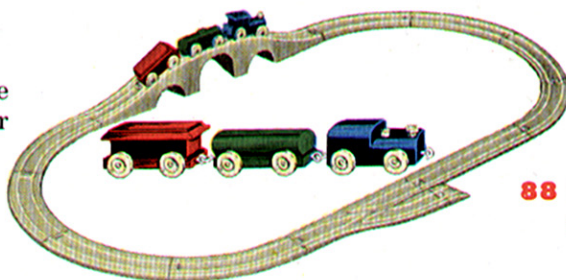

88 INCHES OF RAILWAY!

Suggested Retail Price **$3.00**

No. K406