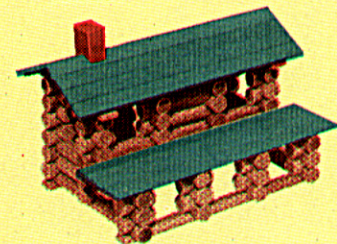

STANDARD TERMS AND DISCOUNTS APPLY

Write to Lincoln Logs (Division of Playskool Mfg. Co.) 3720 N. Kedzie Ave., Chicago 18, Illinois

Printed in U.S.A.