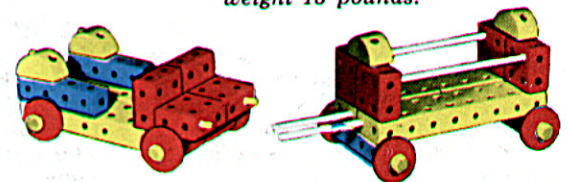

NO. 15 PEG BLOX
Suggested Retail Price **$1.50**
11 shapes, 44 pieces and design sheet.
Standard package 12 cans — weight 14 pounds.

NO. 25 PEG BLOX
Suggested Retail Price **$3.00**
13 shapes, 74 pieces and design sheet.
Standard package 6 cans — weight 13 pounds.