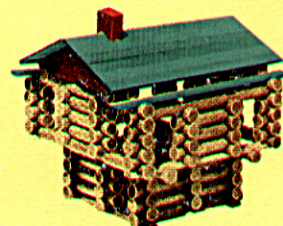

original-round

LINCOLN LOGS

America's
National Toy

a new face for 1961

Lincoln Logs has been a best seller for more than a quarter of a century. As educational toys, Lincoln Logs provide hours of pure enjoyment, encourage the child's imagination, create a background for trains, trucks, figures, etc. They are ideal for play alone or for group activity. Realistic forts, cabins, stockades, houses and many other buildings and structures will be built.

Lincoln Logs are made of selected wood, stained brown and waxed. Gables, chimneys and roof pieces are brightly colored. Lincoln Logs are standard $\frac{3}{4}$ " in diameter and each set is complete in itself. All sets interchange one with another.

NOW IN SPACE SAVING—COUNTER STACKING—CONTENTS SEALED— SQUARE CAN CONTAINERS

- Original, realistic round Logs
- Even better values at lowest prices
- Sturdy, colorful gables
- 4 page colored design sheets in each set
- 6 sets in \$1.00—\$2.00—\$3.00 —\$4.00—\$5.00—\$6.00 price lines