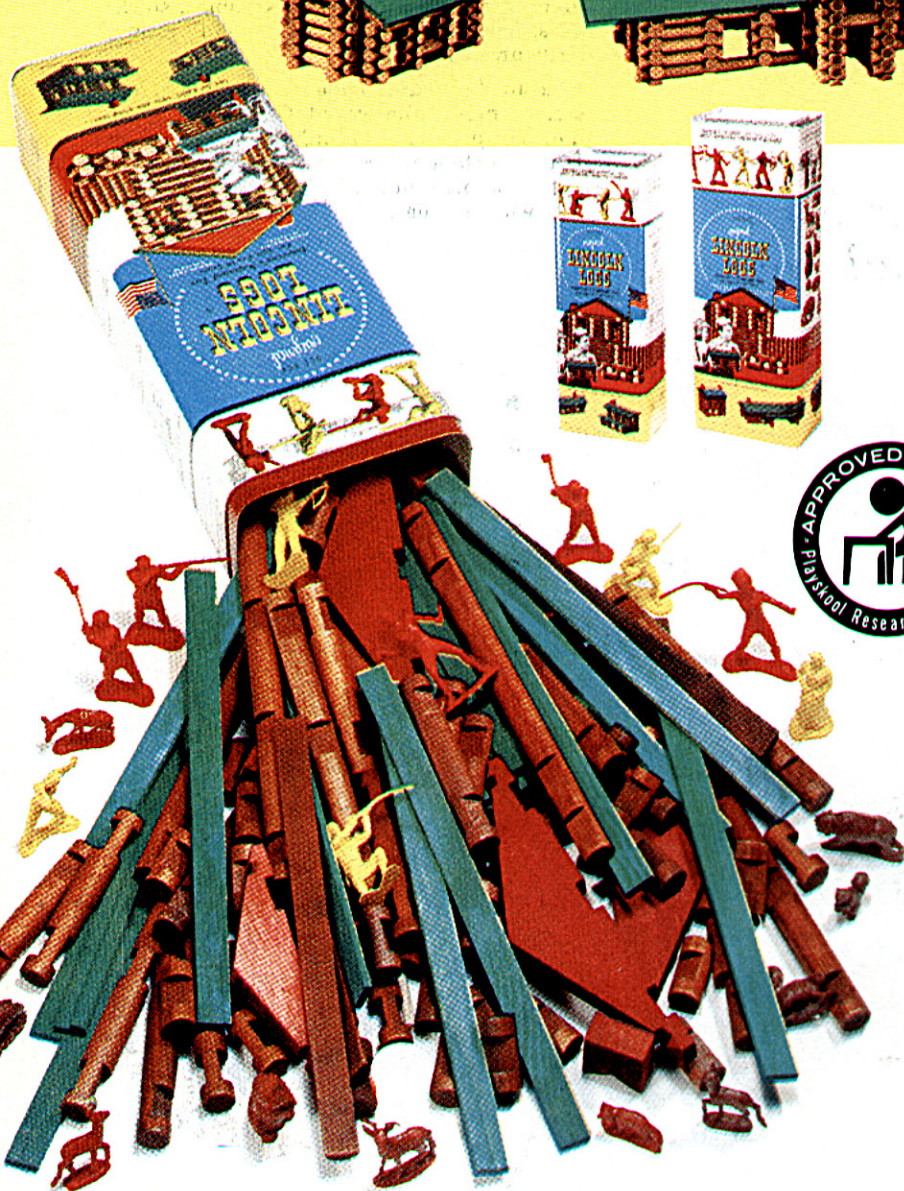

new face—new figures—bigger count
original-round

LINCOLN LOGS

with figures

America's National Toy
IN SQUARE CAN CONTAINERS

New containers save stock space, stack sturdily on counter displays.

Sealed contents guarantee factory fresh materials in correct count.

SET 4CF Suggested Retail Price **$4.00**
129 wood pieces, 32 scaled vinyl figures including settlers, Indians, forest animals. 4 page colored design sheet.
Standard package 6 cans—weight 27 pounds.

Vinyl figures are nontoxic—full colors—scaled for use with Lincoln Logs.

SET 6CF Suggested Retail Price **$6.00**
178 wood pieces, 32 scaled vinyl figures including settlers, Indians, forest animals. 4 page colored design sheet. This is the deluxe Lincoln Log set.
Standard package 4 cans—weight 29 pounds.

PEG BLOX

Multiple unit system of $\frac{7}{8}$ " thick wood block shapes with drilled holes $\frac{7}{8}$ " between centers allow connecting dowels to build realistic, mobile models of any description. Can be used with Makit Toy sets. All blocks are in primary colors.