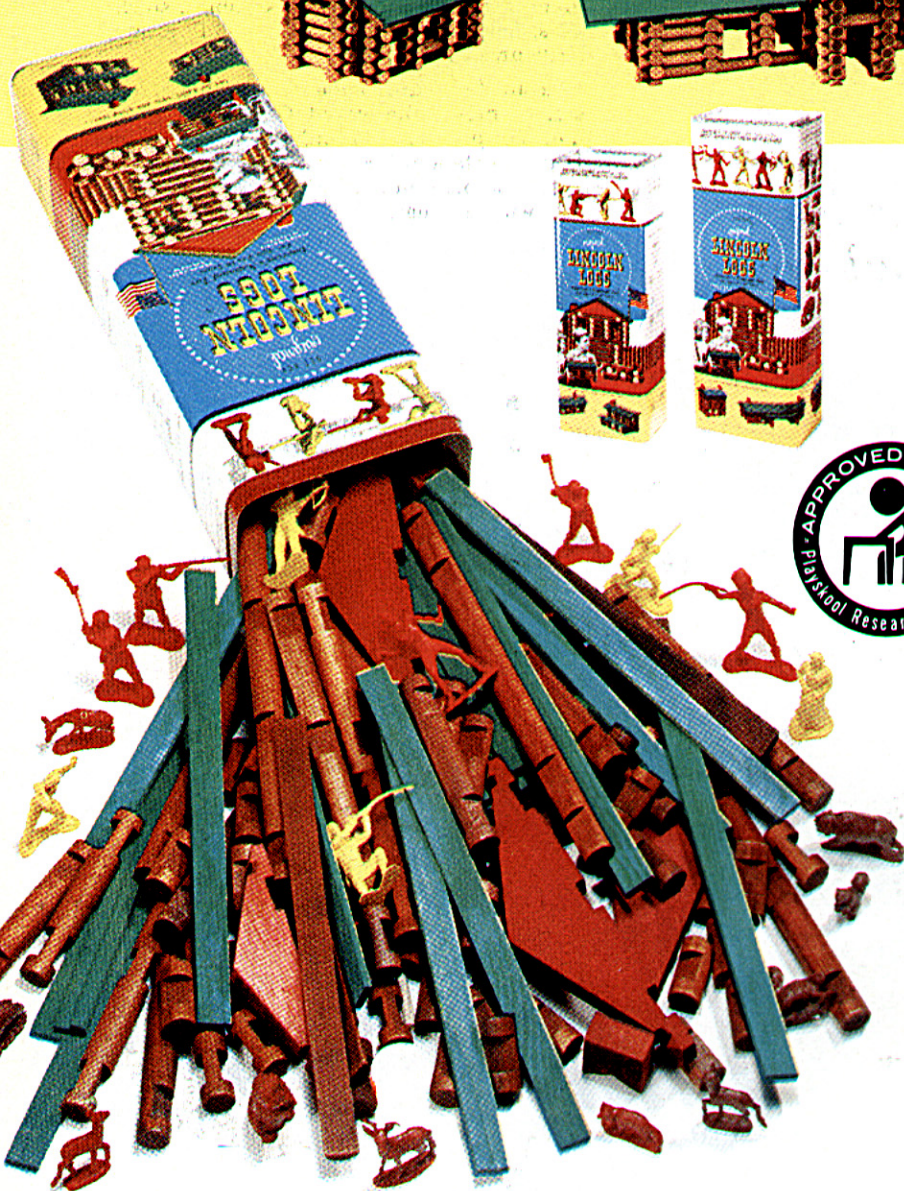

new face—new figures—bigger count
original-round

LINCOLN LOGS

with figures

America's National Toy
IN SQUARE CAN CONTAINERS

New containers save stock space, stack sturdily on counter displays.

Sealed contents guarantee factory fresh materials in correct count.

SET 4CF Suggested Retail Price **\$4.00**
129 wood pieces, 32 scaled vinyl figures including settlers, Indians, forest animals. 4 page colored design sheet.
Standard package 6 cans—weight 27 pounds.

Vinyl figures are nontoxic—full colors—scaled for use with Lincoln Logs.

SET 6CF Suggested Retail Price **\$6.00**
178 wood pieces, 32 scaled vinyl figures including settlers, Indians, forest animals. 4 page colored design sheet. This is the deluxe Lincoln Log set.
Standard package 4 cans—weight 29 pounds.

PEG BLOX

Multiple unit system of $\frac{7}{8}$ " thick wood block shapes with drilled holes $\frac{7}{8}$ " between centers allow connecting dowels to build realistic, mobile models of any description. Can be used with Makit Toy sets. All blocks are in primary colors.