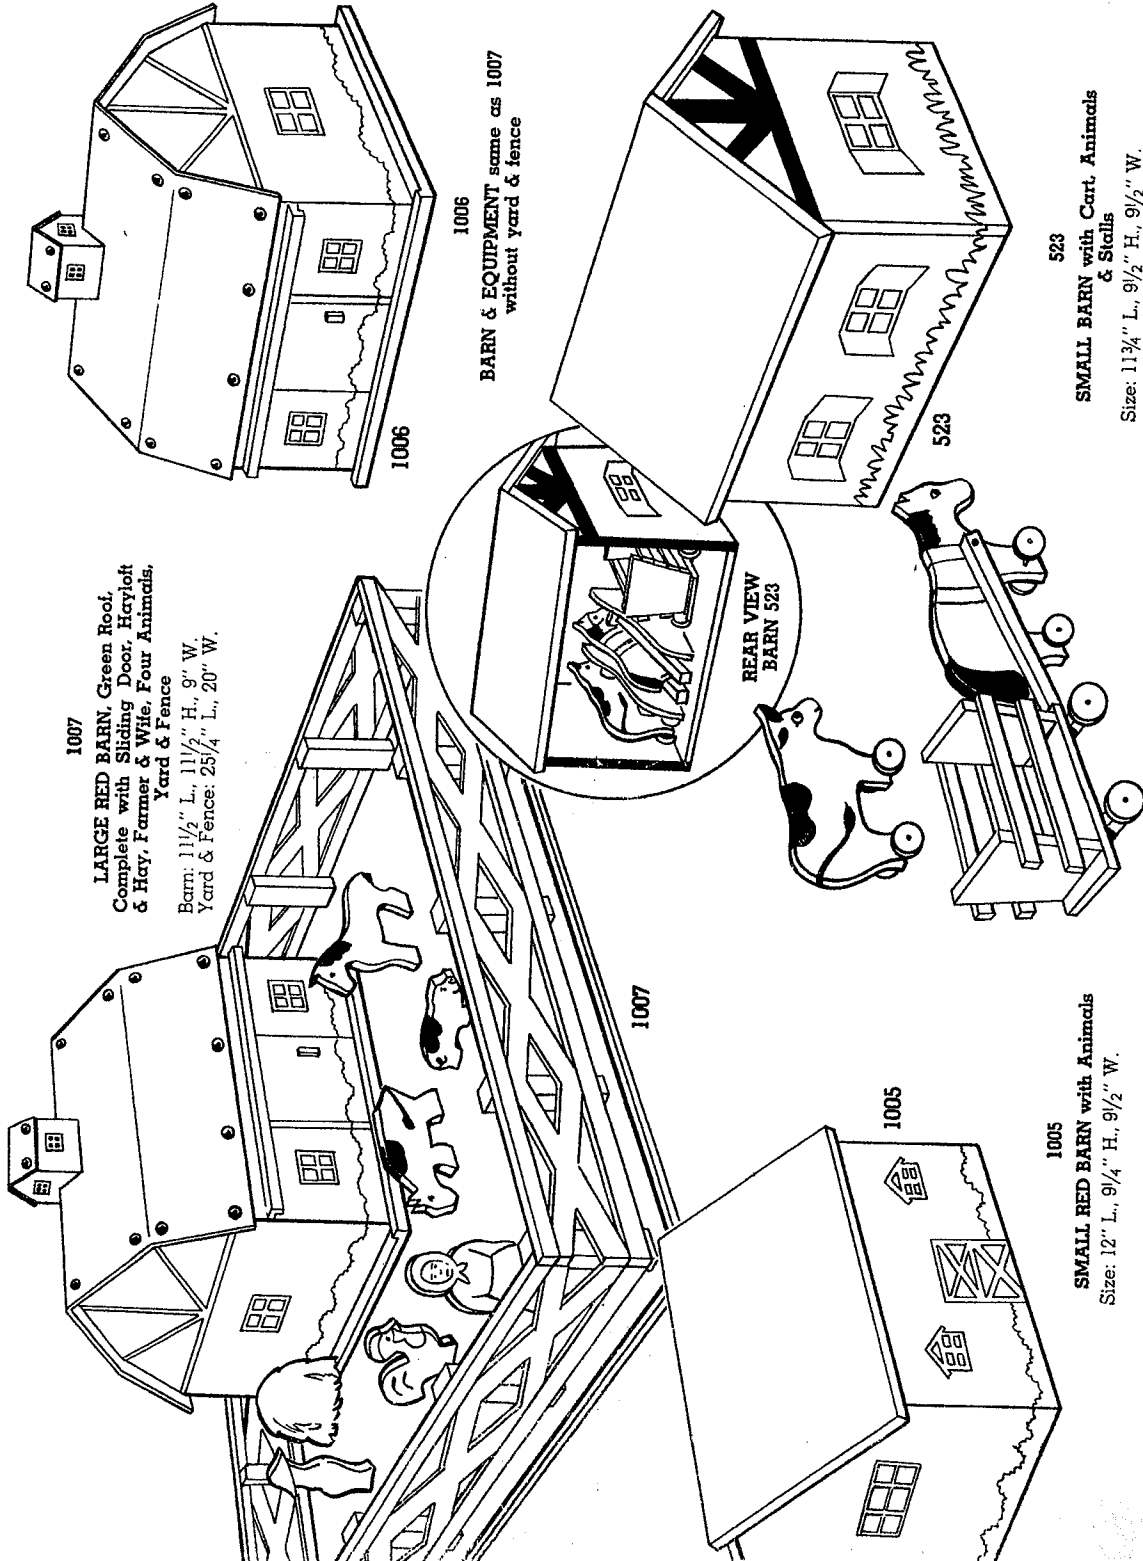

Est 1938

TOY KRAFT
INC.

TOY KRAFT HAND PAINTED WOOD TOYS ARE YEAR 'ROUND PROFIT MAKERS

EST. 1938

531
CIRCUS TENT
& 8 Animals
Colors: Assorted.
Size: 14" L., 11 1/2" H.,
6" W.

515
SADDLE HORSE
Colors: Red, with Blue & Yellow
Decorations.
Size: 17 1/2" L., 14" H., 7 1/2" W.

4057
HORSE & CART
Colors: Assorted.
Size: 15" L., 5 1/2" W., 7" H.

6021
OLD MOTHER SHOE
Colors: Yellow with Decorated
Figures.
Size: 11 3/4" L., 7" H., 6 1/4" W.

1000
SAND SCOW, with Sand Screen & 4 Sand
Molds—Wheels can be removed to form boat.
Colors: Marine Blue, with Colorful Decorations.
Size: 15 1/2" L., 17" H., 12 1/2" W.

TOY KRAFT
LTD.

TOY KRAFT LINE NEVER IS STATIC... NEW ITEMS ARE BEING ADDED CONSTANTLY

Est. 1938

1007
LARGE RED BARN, Green Roof.
 Complete with Sliding Door, Hayloft
 & Hay, Farmer & Wife, Four Animals,
 Yard & Fence
 Barn: 11 1/2" L., 11 1/2" H., 9" W.
 Yard & Fence: 25 3/4" L., 20" W.

1006
BARN & EQUIPMENT same as 1007
 without yard & fence

523
SMALL BARN with Cart, Animals
 & Stalls
 Size: 11 3/4" L., 9 1/2" H., 9 1/2" W.

1005
SMALL RED BARN with Animals
 Size: 12" L., 9 1/4" H., 9 1/2" W.