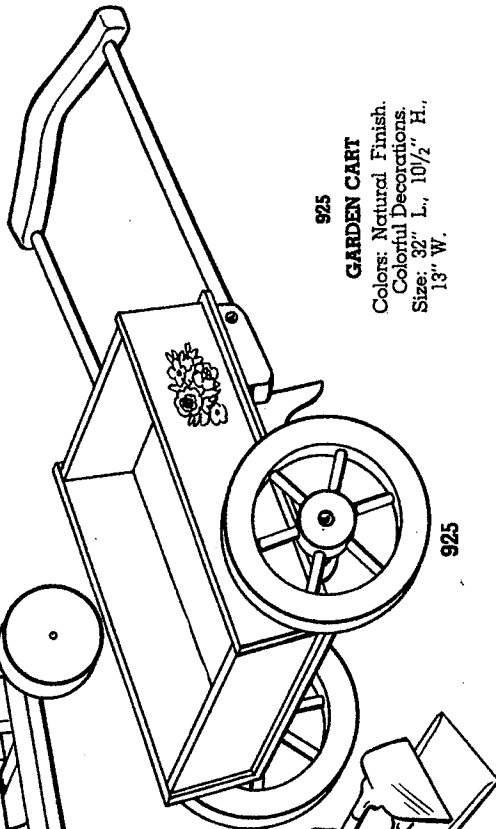

925
GARDEN CART
Colors: Natural Finish. Colorful Decorations.
Size: 32" L., 10 1/2" H., 13" W.