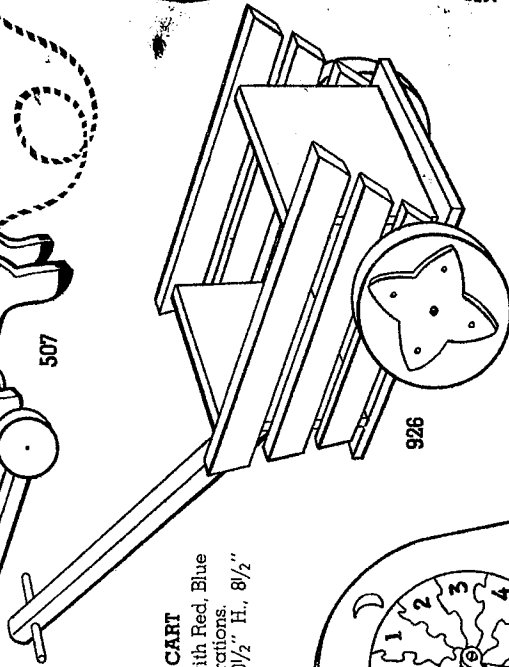

933 DOLLY STROLLER
Colors: Natural Finish with Colorful Decorations.
Size: 14" L., 10" H., 8 1/2" W.

826

TOY KRAFT
L.I.N.C.

TOY KRAFT CREATIONS THAT WILL DELIGHT CHILDREN EVERYWHERE

EST. 1938

507
PONY TEAM & CART
 Colors: Red, Blue & Yellow.
 Size: 18" L., 7" H., 5 1/4" W.

345
SOLDIER WHEELBARROW
 Colors: Red, White & Blue.
 Size: 26 1/2" L., 11 1/2" H., 11 1/2" W.

926
PEASANT CART
 Colors: Natural with Red, Blue & Yellow Decorations.
 Size: 13 1/2" L., 10 1/2" H., 8 1/2" W.