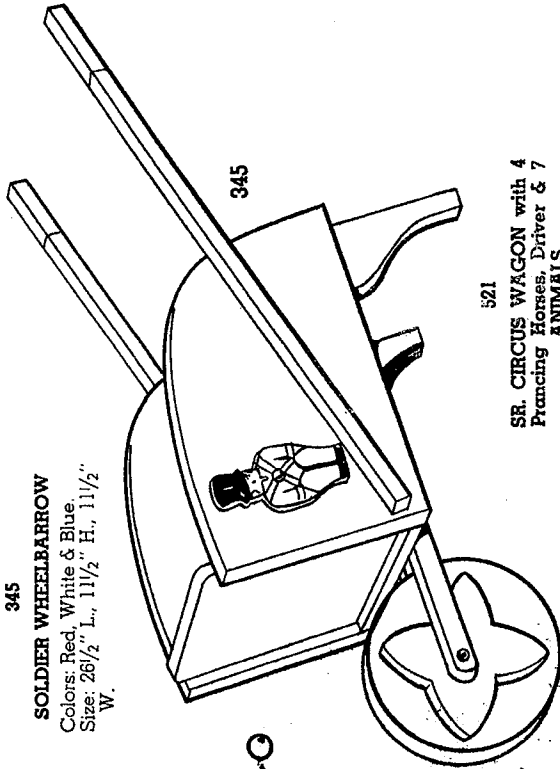

933 DOLLY STROLLER
Colors: Natural Finish with Colorful Decorations.
Size: 14" L., 10" H., 8 1/2" W.

826

TOY KRAFT
L.I.N.C.

TOY KRAFT CREATIONS THAT WILL DELIGHT CHILDREN EVERYWHERE

EST. 1938

507
PONY TEAM & CART
 Colors: Red, Blue & Yellow.
 Size: 18" L., 7" H., 5 1/4" W.

345
SOLDIER WHEELBARROW
 Colors: Red, White & Blue.
 Size: 26 1/2" L., 11 1/2" H., 11 1/2" W.

926
PEASANT CART
 Colors: Natural with Red, Blue & Yellow Decorations.
 Size: 13 1/2" L., 10 1/2" H., 8 1/2" W.