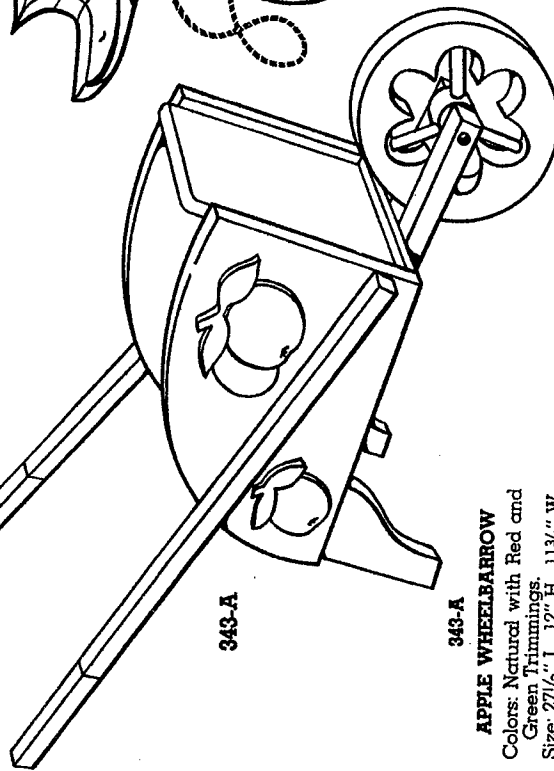

521
SR. CIRCUS WAGON with 4 Prancing Horses, Driver & 7 ANIMALS
 (Lion, Tiger, Leopard, Elephant, Camel, Giraffe and Circus Horse)
 Colors: Assorted.
 Size: 38 1/2" L., 10 1/2" H., 9 1/2" W.

1001
TIME TELLER CLOCK with fig Saw Face & Moveable Hands
 Colors: Natural Wood Finishes.
 Size: 11" H., 11" W.

TOY KRAFT
INC.

TOY KRAFT HAND PAINTED WOOD TOYS ARE YEAR 'ROUND PROFIT MAKERS

1004
TINY TOT CHAIR
Colors: Red.
Size: 13" H., 7 $\frac{3}{4}$ " W.

200
GOOSIE GANDER
Colors: Red, Blue & Yellow.
Size: 8 $\frac{1}{4}$ " L., 9 $\frac{1}{2}$ " H.

519
ACTION BILLY BOY
ELEPHANT
Colors: Red, White, Blue, Yellow & Black.
Size: 14" L., 10" H.

343-A
APPLE WHEELBARROW
Colors: Natural with Red and Green Trimmings.
Size: 27 $\frac{1}{2}$ " L., 12" H., 11 $\frac{3}{4}$ " W.