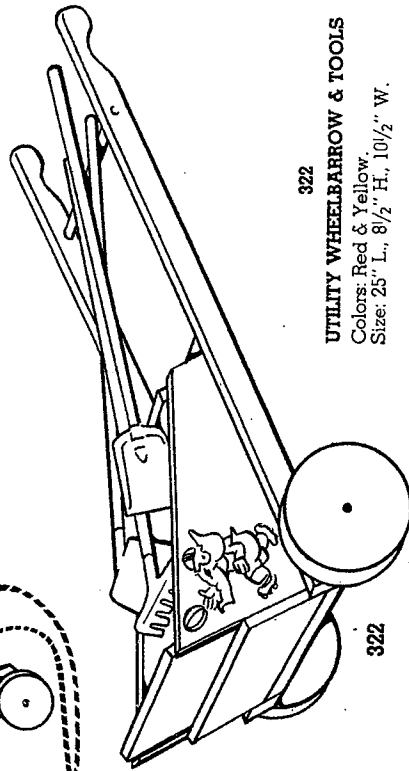

322

322

UTILITY WHEELBARROW & TOOLS

Colors: Red & Yellow.
Size: 25" L., 8 1/2" H., 10 1/2" W.

TOY KRAFT
LINE