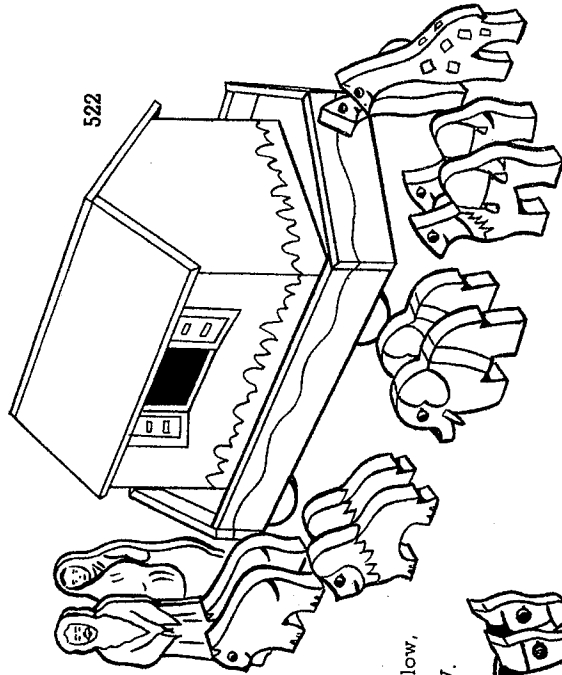

1006
BARN & EQUIPMENT same as 1007
 without yard & fence

523
SMALL BARN with Cart, Animals
 & Stalls
 Size: 11 3/4" L., 9 1/2" H., 9 1/2" W.

1005
SMALL RED BARN with Animals
 Size: 12" L., 9 1/4" H., 9 1/2" W.

TOY KRAFT
 L.I.N.C.

IF YOU WANT THE FASTEST MOVING LINE OF WOOD TOYS... IT'S TOY KRAFT

EST. 1938

645

APPLEWAGON

Colors: Green, trimmed in Red, Green, Yellow & Black.
Size: 14" L., 8 1/2" H., 8 1/4" W.

522

-522

NOAH'S ARK, Removable Top & Five Pair of Animals

Colors: Assorted.
Size: 18" L., 12" H., 10" W.

517

EXPRESS WAGON

Colors: Red, Blue, Yellow, White & Black.
Size: 21" L., 7" H., 7 1/4" W.

517

SPECIAL NOTICE

All paints used on Toy Kraft toys are lead-free and non-poisonous.