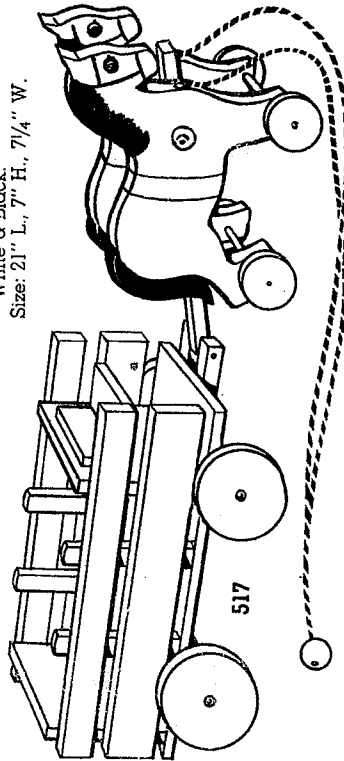

517

SPECIAL NOTICE

All paints used on Toy Kraft toys are lead-free and non-poisonous.

J-100