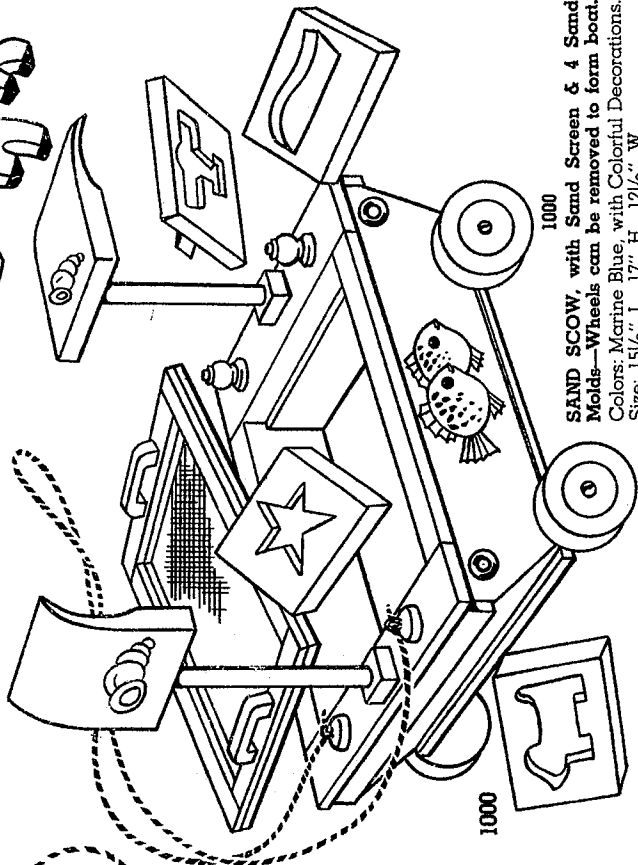

Est 1938

TOY KRAFT
INC.

TOY KRAFT HAND PAINTED WOOD TOYS ARE YEAR 'ROUND PROFIT MAKERS

EST. 1938

531
CIRCUS TENT
& 8 Animals
Colors: Assorted.
Size: 14" L., 11 1/2" H.,
6" W.

515
SADDLE HORSE
Colors: Red, with Blue & Yellow
Decorations.
Size: 17 1/2" L., 14" H., 7 1/2" W.

4057
HORSE & CART
Colors: Assorted.
Size: 15" L., 5 1/2" W., 7" H.

6021
OLD MOTHER SHOE
Colors: Yellow with Decorated
Figures.
Size: 11 3/4" L., 7" H., 6 1/4" W.

1000
SAND SCOW, with Sand Screen & 4 Sand
Molds—Wheels can be removed to form boat.
Colors: Marine Blue, with Colorful Decorations.
Size: 15 1/2" L., 17" H., 12 1/2" W.