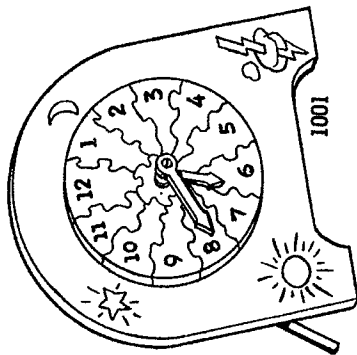

1001
TIME TELLER CLOCK with fig Saw Face & Moveable Hands
Colors: Natural Wood Finishes.
Size: 11" H., 11" W.