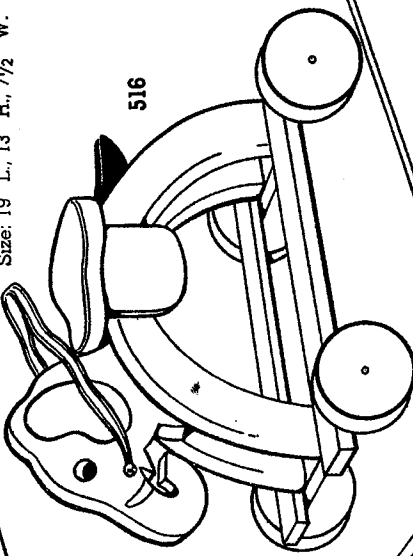

THERE'S A **TOY KRAFT** LINE FOR EVERY SEASON ... THERE'S PROFIT IN EVERY ITEM

EST. 1938

TOY KRAFT
LINE