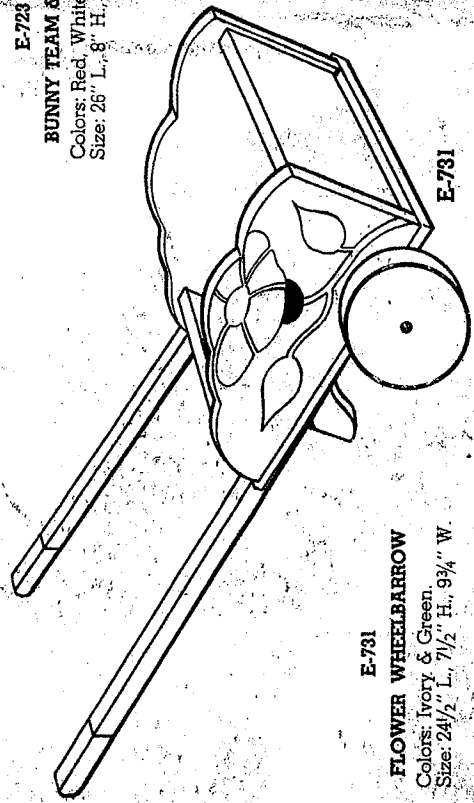

4075

4075

HORSE & CART
 Colors: Red, Yellow, Black & Blue.
 Size: 17" L., 8" H., 5" W.

TOY KRAFT
 L.I.N.E.

THERE'S A **TOY KRAFT** LINE FOR EVERY SEASON ... THERE'S PROFIT IN EVERY ITEM

EST. 1938

930
DEEP PUSH CART
 Colors: Natural Finish. Colorful Decorations.
 Size: 21" L., 13" H., 13 1/2" W.

351
PUSS-IN-BOOTS TOY CHEST
 Colors: Green, Yellow, Black & Pink.
 Size: 22" L., 12 1/2" H., 12 1/2" W.

516
SADDLE ELEPHANT
 Colors: Red, Blue, Yellow & Black.
 Size: 19" L., 13" H., 7 1/2" W.

925
GARDEN CART
 Colors: Natural Finish. Colorful Decorations.
 Size: 32" L., 10 1/2" H., 13" W.

346
VEGETABLE WHEELBARROW, with Garden Tools
 Colors: Spring Green & Peach.
 Size: 24 1/2" L., 16" H., 11 1/2" W.

TOY KRAFT
 LINE

EVER POPULAR TOY KRAFT HAND PAINTED EASTER TOYS

Est. 1938

E-731
FLOWER WHEELBARROW
 Colors: Ivory & Green.
 Size: 24 1/2" L., 7 1/2" H., 9 3/4" W.