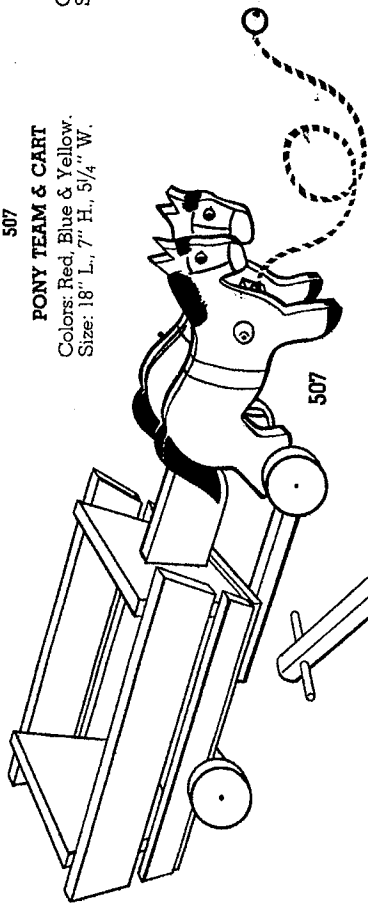

TOY KRAFT ... THE ORIGINAL LINE OF BEAUTIFULLY HAND PAINTED WOOD TOYS

Est. 1938

SPECIAL NOTICE

All paints used on Toy Kraft toys are lead-free and non-poisonous.

520 J.R. CIRCUS WAGON with Clown Driver and 4 Animals
Colors: Assorted.
Size: 24" L., 7 1/2" H., 7" W.

933 DOLLY STROLLER
Colors: Natural Finish with Colorful Decorations.
Size: 14" L., 10" H., 8 1/2" W.

826

TOY KRAFT
L.I.N.C.

TOY KRAFT CREATIONS THAT WILL DELIGHT CHILDREN EVERYWHERE

EST. 1938

507
PONY TEAM & CART
 Colors: Red, Blue & Yellow.
 Size: 18" L., 7" H., 5 1/4" W.

345
SOLDIER WHEELBARROW
 Colors: Red, White & Blue.
 Size: 26 1/2" L., 11 1/2" H., 11 1/2" W.

926
PEASANT CART
 Colors: Natural with Red, Blue & Yellow Decorations.
 Size: 13 1/2" L., 10 1/2" H., 8 1/2" W.