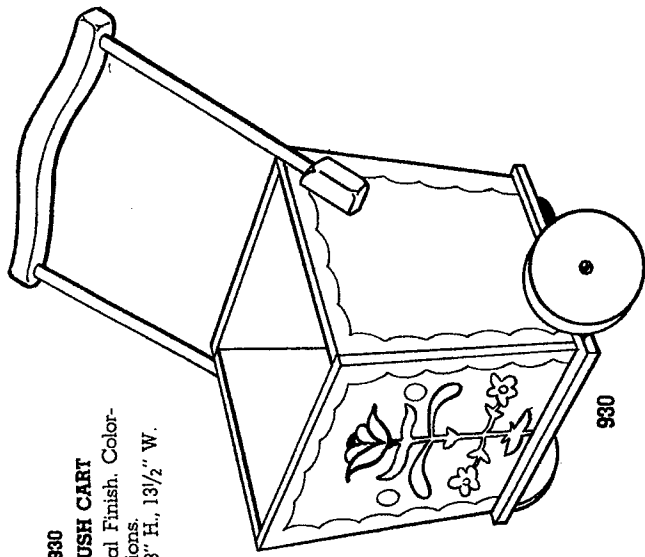

1002

CRUSADER SHIELD & SWORD

Colors: Red, Blue & Silver.
 Size: Shield 20" L., 12 $\frac{1}{4}$ " W. Sword 31" L.
 Sword can be purchased separately.

1003

731-A

731-A

731-A

SAIL BOAT WHEELBARROW
 Colors: Blue, Red & Yellow
 Size: 25 $\frac{1}{2}$ " L., 9 $\frac{3}{4}$ " W., 7 $\frac{1}{2}$ " H.

4075

4075

HORSE & CART
 Colors: Red, Yellow, Black & Blue.
 Size: 17" L., 8" H., 5" W.

TOY KRAFT
 L.I.N.E.

THERE'S A **TOY KRAFT** LINE FOR EVERY SEASON ... THERE'S PROFIT IN EVERY ITEM

EST. 1938

930
DEEP PUSH CART
 Colors: Natural Finish. Colorful Decorations.
 Size: 21" L., 13" H., 13 1/2" W.

351
PUSS-IN-BOOTS TOY CHEST
 Colors: Green, Yellow, Black & Pink.
 Size: 22" L., 12 1/2" H., 12 1/2" W.

516
SADDLE ELEPHANT
 Colors: Red, Blue, Yellow & Black.
 Size: 19" L., 13" H., 7 1/2" W.

925
GARDEN CART
 Colors: Natural Finish. Colorful Decorations.
 Size: 32" L., 10 1/2" H., 13" W.