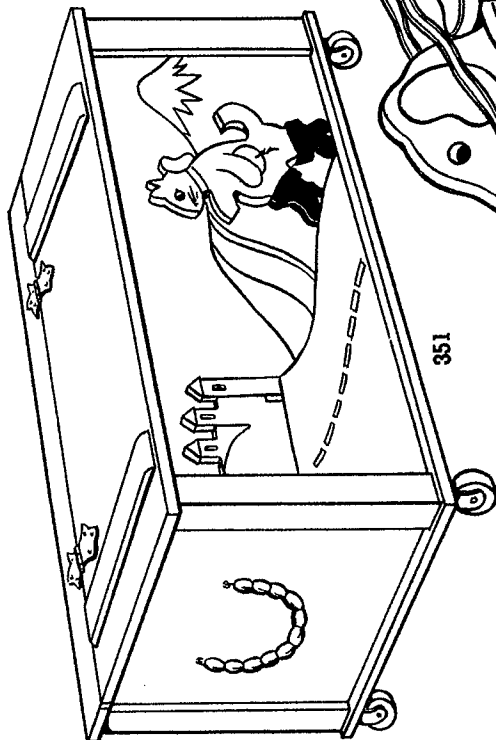

4075

4075

HORSE & CART
 Colors: Red, Yellow, Black & Blue.
 Size: 17" L., 8" H., 5" W.

TOY KRAFT
 L.I.N.E.

THERE'S A **TOY KRAFT** LINE FOR EVERY SEASON ... THERE'S PROFIT IN EVERY ITEM

EST. 1938

930
DEEP PUSH CART
 Colors: Natural Finish. Colorful Decorations.
 Size: 21" L., 13" H., 13 1/2" W.