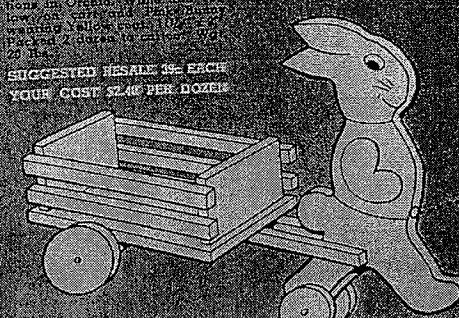

E-763
BUNNY & CART
Same size as 761 with 12 egg holes in Onikids White and Yellow. An ears and 24 egg holes. Weight 18 lbs. Packed 12 to carton. Wgt. 18 lbs.

**SUGGESTED RESALE $1.40 EACH
YOUR COST $1.40 PER DOZEN**