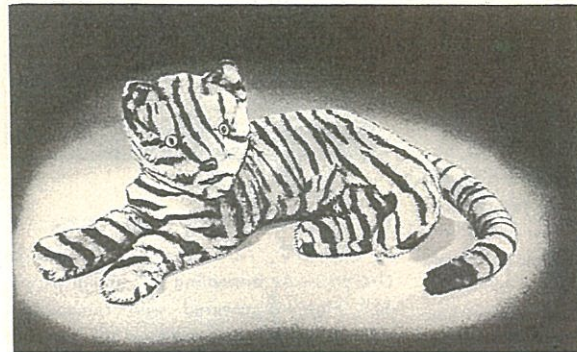

(A)

A 16-8 TIGER $13.95
(2 yrs. up)—Here is big game indeed! As he lies stretched out, this huge animal measures 36" from paw tip to tail tip. The black stripes on the golden orange of his soft plush coat mark him as the magnificent wild beast so popular in the circus and in the zoo. He paces in no cage here, but is ready to play. Ship. wt. 5 lbs.

B 16-33 TIGRESS AND CUB.....$8.95
(2 yrs. up)—A "mother-and-child combination" in gold and black, this realistic pair would be an addition to any nursery. Both have soft plush bodies, in a golden shade, marked as any tiger should be, with stripes of black. The small fry tiger measures 13" from the tip of his tail to his stretched-out front paws. The tigress, in the same lying-down position, is twice as long. Ship. wt. 3 lbs.

G 16-16 MONKEY AND BABY $1
(2 to 6 yrs.)—This soft monkey, 14" in sitting position, with movable arms, a long curling tail and is covered thick, dark brown plush. Hands and ears and face are of tinted felt. Snuggled against the large animal in best monkey fashion is an appealing baby monkey, also brown with felt face and hands. Ship. wt. 4 lbs.

C 16-25 LION $13.95
(2 to 6 yrs.)—Looking every bit the king that he is, this soft lion, in a lying-down position, surveys the world majestically. When measured from stretched-out front paws to the tip of his tail, he is almost a yard long. His body is covered with mohair plush of a golden color, with tawny markings. Ship. wt. 4 lbs.

D 16-61 LIONESS AND CUB.....$8.95
(2 to 6 yrs.)—Mother lioness and her child are lying down, mild as cat and kitten, but resembling their wild prototypes of Africa and Asia, in the golden tawny marked mohair plush of their bodies. The cub measures 13" and the larger animal is twice as long. Ship. wt. 3 lbs.