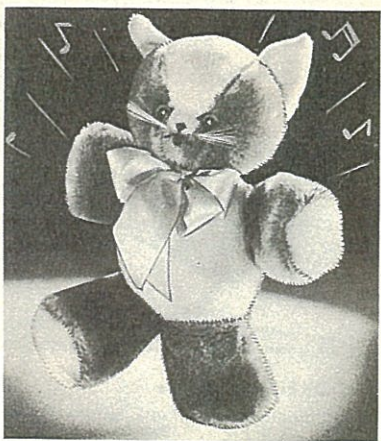

(H)

H 12-26 BABY TOY BASKET \$16.95
(1 to 3 yrs.)—A ribbon- and lace-trimmed wicker basket with hinge lid, 18 x 8½ x 12½", contains a wealth of diversion in bat and soft toys, such as: plastic rolypoly, boat, a rattle ball, elastic strung plastic bead doll with jingle-bell hands and feet, celluloid swan, fish, elephant, rubber lamb. A sweet 9" white plush bear on sleepy doll of pink fleece with painted celluloid face complete this wonderful gift. Ship. wt. 7 lbs.

BE SURE TO SEND US YOUR ORDER BEFORE DECEMBER 13th

(A)

TRIX TWIN RAILWAY

THESE TWINS "GO TOGETHER"—Popularly known as the Trix Twin Trains because they are the only trains which have two locomotives operating on the same track under entirely independent control, these little trains are a sensation wherever shown. For the complete story about these trains, send for this 12 page catalogue containing over 100 photos and illustrations of trains, track and accessories.

(C)

(B)

(D)

(E)

(F)

A 40-70 SKIN COVERED HORSE\$60

(3 to 6 yrs.)—All children, at one time or another, should own a horse—and here is one whose calf-skin cover gives it that crown touch. The skin can be brushed and combed and taken care of with a privilege not enjoyed by the plain wooden horse owners. This horse rides smoothly, with a back-and-forth motion on rockers that swing from a sturdy well-polished double aluminum steel frame. The real leather saddle measures 27" from the floor. Only selected skins in their natural colors are used. Ship. wt. 20 lbs.