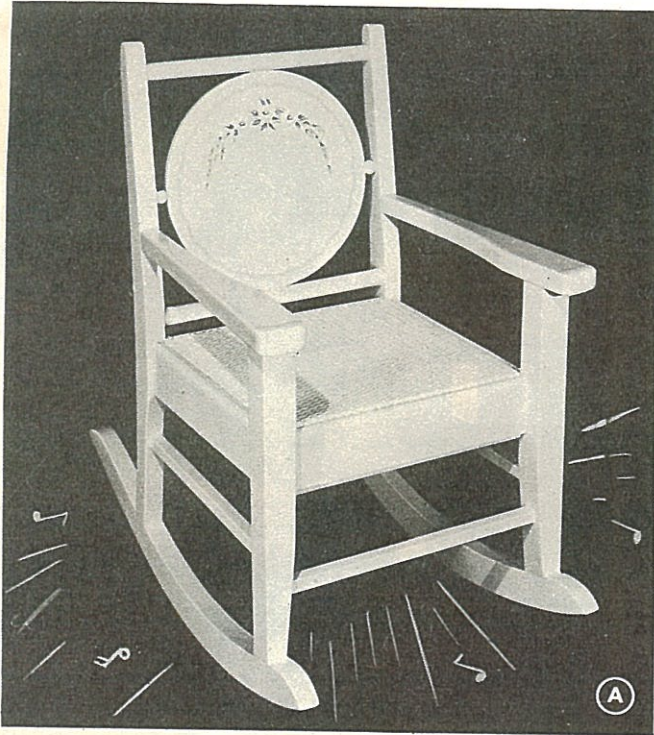

A 44-14 MUSICAL ROCKER (state color).....\$19.95
 (1 to 3 yrs.)—For a little rocker that brings a lot of happiness, we've added the melodious charm of an easy-to-wind music box—concealed under the cane seat. When the youngster sits, it automatically begins to play one of its two lilting tunes. A sturdy little piece of furniture, just 11" high, with a strong hardwood frame with rounded edges. The rocker arc, by the way, is ever so gentle. Finished in pink or blue, so be sure to state your color preference when ordering. Ship. wt. 10 lbs.