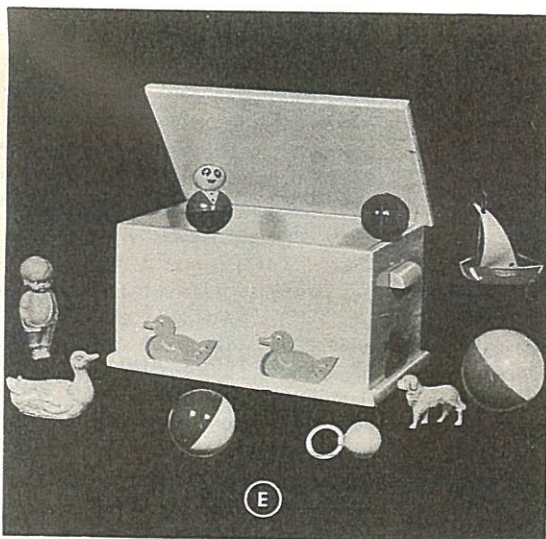

F 16-45 BABY DOLL $5.95
(2 yrs. up)—A 12" soft baby doll, with hand-tinted buckram face, and yellow wool hair, is wearing her best afternoon dress of full-skirted stiff white organdy. Trimming 2 rows satin ribbon at hem, a sash and wristlets; lace edging for sleeves and neck. Matching bonnet. White slip, diapers, shoes socks. Clothes removable. Ship. wt. 3 lbs.

E 27-21 CHEST WITH FLOATING TOYS (Exclusive) $14.50
(1 to 3 yrs.)—Time for baby's bath—and time for play too! A smooth plastic rattle, duck, sail boat, dog, baby doll, three rattle balls in different sizes, a teething ring rattle and a clever roly poly—all to keep baby happy. Sturdy wooden chest with cover makes storage easy! Ship. wt. 11 lbs.