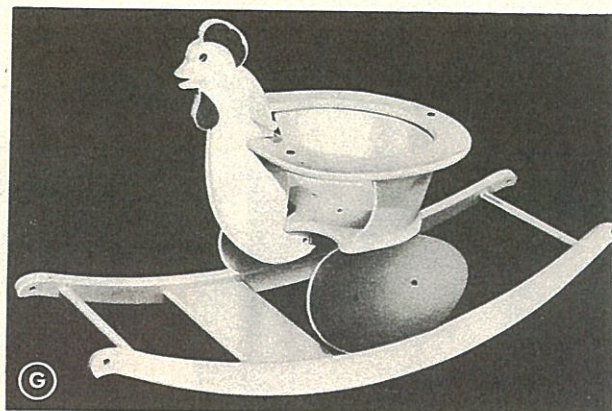

(D)

(E)

(F)

F 40-106 HORSE ROCKER (Exclusive) \$15.00
(up to 2 yrs.)—Youngsters love a rocking sensation and the arc of these 36" rockers is long enough to give a smooth ride. The curved back and sides form a secure and comfy seat. Sturdily built and well balanced, it won't tip. All wood, painted white, with handle in horse's head to hold onto. Ship. wt. 12 lbs.

(A)

(C)

(B)

(G)

G 40-104 ROOSTER ROCKER (Exclusive) \$15.00
(up to 2 yrs.)—Same as above, painted cream, with handle in rooster's head to hold onto. Not too fast a ride, but gentle rocking for baby in this shoo fly rocker—a great addition to nursery furniture. Ship. wt. 12 lbs.

A 16-28 KANGAROO \$4.75

(1½ to 6 yrs.)—Most other animals carry their youngsters awkwardly — in their mouths—but not Mother Kangaroo! Her special pocket gives Baby Kangaroo a free ride. Mother has a soft stuffed body made of light tan velvety plush. Young baby—in or out of the pocket—is a winsome 3½" tall. Ship. wt. 3 lbs.