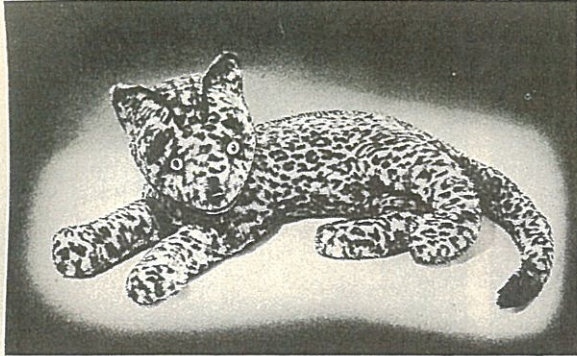

(E)

A 16-8 TIGER $13.95
(2 yrs. up)—Here is big game indeed! As he lies stretched out, this huge animal measures 36" from paw tip to tail tip. The black stripes on the golden orange of his soft plush coat mark him as the magnificent wild beast so popular in the circus and in the zoo. He paces in no cage here, but is ready to play. Ship. wt. 5 lbs.

B 16-33 TIGRESS AND CUB.....$8.95
(2 yrs. up)—A "mother-and-child combination" in gold and black, this realistic pair would be an addition to any nursery. Both have soft plush bodies, in a golden shade, marked as any tiger should be, with stripes of black. The small fry tiger measures 13" from the tip of his tail to his stretched-out front paws. The tigress, in the same lying-down position, is twice as long. Ship. wt. 3 lbs.

G 16-16 MONKEY AND BABY $1
(2 to 6 yrs.)—This soft monkey, 14" in sitting position, with movable arms, a long curling tail and is covered thick, dark brown plush. Hands and ears and face are of tinted felt. Snuggled against the large animal in best monkey fashion is an appealing baby monkey, also brown with felt face and hands. Ship. wt. 4 lbs.

C 16-25 LION $13.95
(2 to 6 yrs.)—Looking every bit the king that he is, this soft lion, in a lying-down position, surveys the world majestically. When measured from stretched-out front paws to the tip of his tail, he is almost a yard long. His body is covered with mohair plush of a golden color, with tawny markings. Ship. wt. 4 lbs.

D 16-61 LIONESS AND CUB.....$8.95
(2 to 6 yrs.)—Mother lioness and her child are lying down, mild as cat and kitten, but resembling their wild prototypes of Africa and Asia, in the golden tawny marked mohair plush of their bodies. The cub measures 13" and the larger animal is twice as long. Ship. wt. 3 lbs.