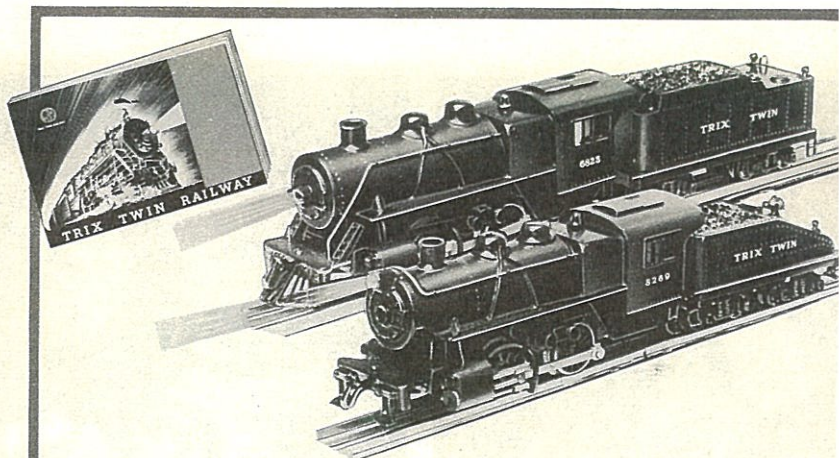

TRIX TWIN RAILWAY

THESE TWINS "GO TOGETHER"—Popularly known as the Trix Twin Trains because they are the only trains which have two locomotives operating on the same track under entirely independent control, these little trains are a sensation wherever shown. For the complete story about these trains, send for this 12 page catalogue containing over 100 photos and illustrations of trains, track and accessories.