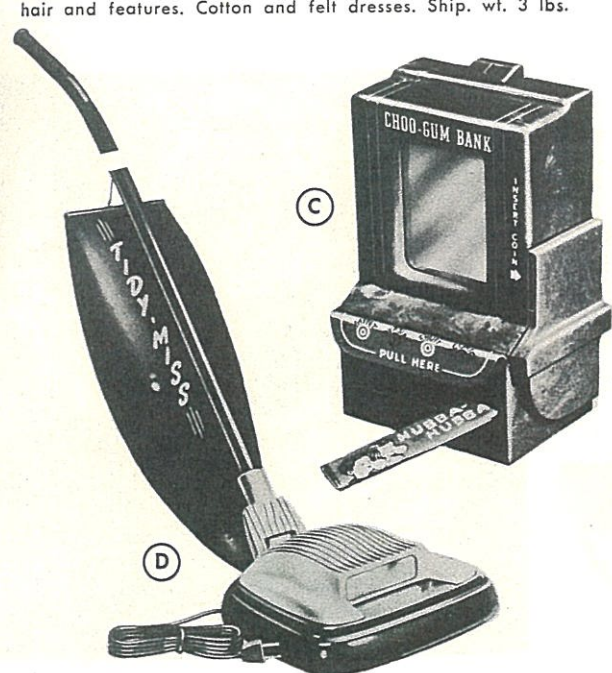

(C)

C 4-58 CHOO-GUM BANK
$1.95
(4 yrs. up)—Imagine buying ones own bubble gum—but that is the way this works. First insert up to 25 sticks of real bubble gum; deposit a penny, nickel or dime in coin slot, pull lever and out comes one stick of gum but coin stays in, hence the bank idea. Metal and plastic, bright colors, 3 1/4 x 5 1/2". Ship. wt. 2 lbs.

D 9-10 ELECTRIC VACUUM CLEANER $8.95
(6 yrs. up)—An electric vacuum cleaner that operates just like mother's, same sound, with headlight too! Stream-lined 2-color plastic base, handle-controlled on-off switch for motor and light. Colorful bag. Overall height 32". With 11 ft. cord and plug. AC, 110-volt. Ship. wt. 5 lbs.