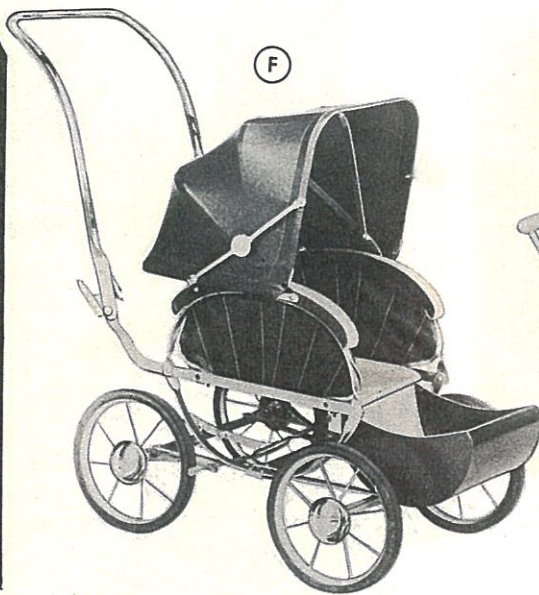

B 40-36-2 DOLL COACH (French Blue)\$15.00
B 40-36-17 DOLL COACH (Grey)\$15.00
 (3 to 5 yrs.)—Little "Mothers" will recognize this as a very smart-looking doll carriage. Body 22 x 11" with apron and extension front, rubber cloth 4-bow hood, steer-o-matic, wire handle and 7" stamped wheels. Ship. wt. 20 lbs.

C 40-37-2 DOLL COACH (French Blue)\$21
C 40-37-17 DOLL COACH (Grey)\$21
 (4 to 7 yrs.)—Every little "Mother" knows how important it is to take baby doll for her ride in the pram. And it's fun to care for baby-doll, just like a real baby. Taking baby to "shop" or park for a sunbath in a handsome pram is a must. This smaller replica of a real baby carriage beautifully made, sturdily constructed. Body 22 x 12", upholstered side and rails, extension front apron, 4-bow hood with visor, 8" wheels, steer-o-matic, foot brake and tubular handle. Ship. wt. 28 lbs.

F

F 40-35 DOLL STROLLER\$19.95
 (up to 8 yrs.)—Dolly will have plenty of fresh air in this stroller fashioned by Whitney. It has a reclining back and adjustable metal dash, welted arms, upholstered seat and back, rubber cloth 4-bow hood, steer-o-matic gear foot brake, plated tubular folding handle and 8" rubber-tired wire wheels. Practical for one of the larger 22" baby dolls. Ship. wt. 20 lbs.