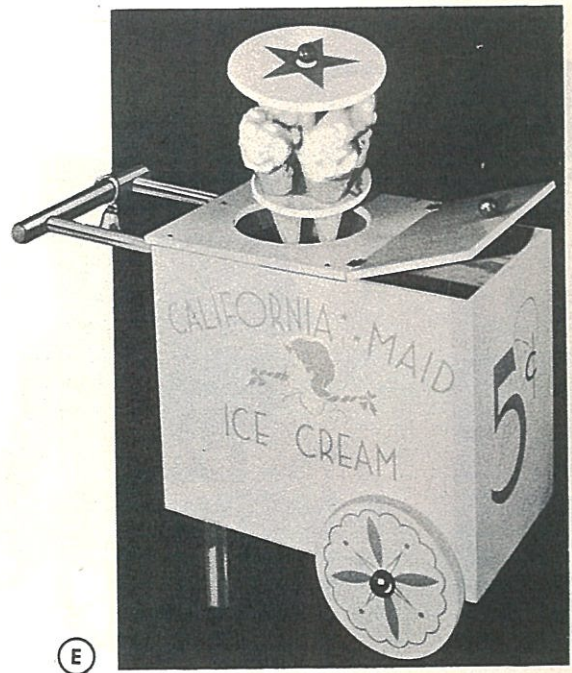

A DOLL HOUSE (4 yrs. up)—Here is the ultimate in informed toy selection . . . for by actual use a child imitates and reflects the teachings of grown-ups who are admired and loved. It is quite right and fitting that this house and its furnishings should be of the finest, for it is hard indeed to find a finer toy. The six-room house (and we've shown the front and rear view above) will solve the housing problem for a whole family of dolls! There is a picturesque circular stairway, metal windows that open and close, partitions that enable passage from one room to another, a light bulb to illuminate the house (complete with cord and wall plug) and ever so many realistic details for children to enthuse about and play with over and over again! The house is attractively finished and is of sturdy wood and masonite construction, 32" long and 22" high. It has a concealed turntable for easy playing; front or back can be played with by just turning the house on turntable.

42-7 Ship. wt. 39 lbs. (HOUSE WITH PLASTIC FURNITURE)\$21.9
 42-6 Ship. wt. 33 lbs. (DOLL HOUSE ONLY)\$15.0

(C)

C 4-58 CHOO-GUM BANK
 \$1.95
 (4 yrs. up)—Imagine buying ones own bubble gum—but that is the way this works. First insert up to 25 sticks of real bubble gum; deposit a penny, nickel or dime in coin slot, pull lever and out comes one stick of gum but coin stays in, hence the bank idea. Metal and plastic, bright colors, 3 1/4 x 5 1/2". Ship. wt. 2 lbs.

D 9-10 ELECTRIC VACUUM CLEANER \$8.95
 (6 yrs. up)—An electric vacuum cleaner that operates just like mother's, same sound, with headlight too! Stream-lined 2-color plastic base, handle-controlled on-off switch for motor and light. Colorful bag. Overall height 32". With 11 ft. cord and plug. AC, 110-volt. Ship. wt. 5 lbs.