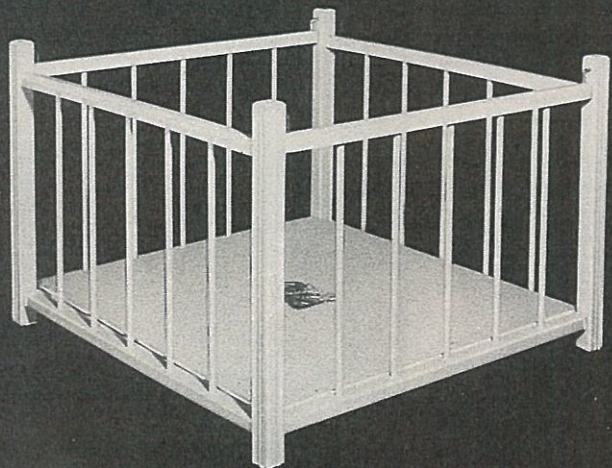

FAO SCHWARZ
.....

(A)

(C)

(D)

A 12-6 DOLL'S BED $6.95

(All Ages)—When dolly is put in this sweet little bed, it will be easier for her mother to go to bed also. Wooden, with slatted head and foot, in pink or blue, with decal decorations. Ruffled harmonizing poplin makes the spread and lace- and ribbon-trimmed sham which go over the cotton-covered mattress and pillow. 20 x 12½ x 11". STATE COLOR. Ship. wt. 5 lbs.

B 12-8 DOLL'S BED $11.95

(All Ages)—It's a lucky doll who sleeps in this roomy bed, 25½ x 14½ x 16½", of pink or blue painted wood, with decal design on center board at head and foot. The dainty ruffled spread, of gay print, is edged with lace, and has ribbon bow. Mattress and pillow covered with plain cotton. STATE COLOR. Ship. wt. 7 lbs.

C 12-7 DOLL'S BUNK BED.....$11.75

(All Ages)—Dolly's sister, twin or playmate, can share this realistic wooden double-decker, 20 x 18 x 11". Finished in pink or blue, with harmonizing ruffled poplin spread and lace- and ribbon-trimmed sham. Cotton-covered pillow and mattress. Ladder too! STATE COLOR. Ship. wt. 9 lbs.

D 44-22 BUNK BED $22.00

(All Ages)—For furnishing a colonial room, here is the ideal space-saving double-decker bed, in maple finish with fancy turned wood posts, and maple ladder. The pretty spread is figured striped percale, while the matching pillows have a crisp lace edging. Two mattresses. Approximate measurements: 20 x 14 x 27". Ship. wt. 22 lbs.

PLEASE PRINT SHIPPING NAMES AND ADDRESSES. GOOD LEGIBILITY WILL ASSIST IN FILLING ORDERS PROMPTLY AND CORRECTLY.

(E)

(F)

(G)

E 42-68 DOLL'S PLAYPEN.....$6.50