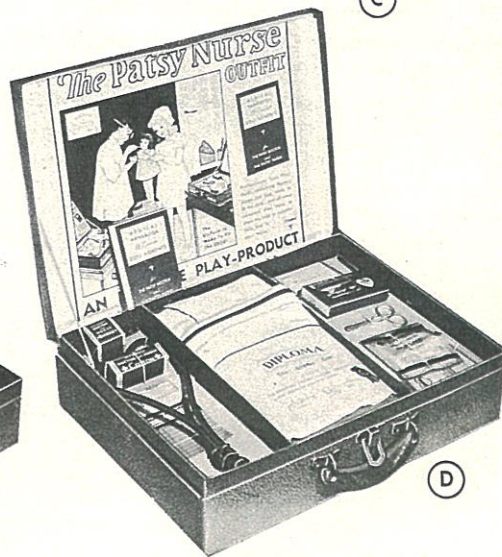

(A)

(B)

(C)

(F)

(E)

(D)

(G)

(H)

A 16-3 BABYKIN IN SUITCASE.....$27.95

(4 to 8 yrs.)—An exceptionally fine simulated leather suitcase (14 x 10 x 4")—with a smooth lucite handle, holds Babykin and her extensive wardrobe. She's just 11" tall and is dressed in an exquisite white christening dress with bonnet and slip to match. Her wardrobe includes socks, shoes, an additional shirt and petticoat, a dotted swiss dress with matching bonnet, a blue knitted bed jacket, a towel, washcloth and two hangers. Ship. wt. 6 lbs.

B 16-21 LITTLE LADY $12.95

(4 yrs. up)—This young lady is most becomingly dressed in a dotted swiss party dress, lace trimmed, panties, shoes and socks, and straw hat with ribbon. She is 17" tall, has an all composition body with movable arms, legs, head and moving eyes with real lashes. Her hair is fashionably styled and her nails manicured: Ship. wt. 4 lbs.

16-20 LITTLE LADY $10.00

Same as above only 15" tall. Ship. wt. 3 lbs.

D 16-1 NURSE'S KIT $4.50

(3 to 8 yrs.)—This popular kit includes an apron and cap, as well as stethoscope, bandages, chart and diploma, watch, pencil, pad for appointments, tongue depressors, blunt scissors, vitamin candy "pills", Q-tips, thermometer and bandages. All in kit 16 x 12 x 4". Ship. wt. 5 lbs.

F 16-63 BROTHER AND SISTER WITH TOUSLE WIG $12.75

(3 yrs. up)—Here is what every little girl has wanted—a really cute brother and sister doll. Big for their age too—9" tall, fully jointed composition body with movable head, limbs, moving eyes with real eye lashes. Both dolls are dressed in blue and white broadcloth brother and sister outfits, with matching caps, white shoes and socks. Each has a tousle wig which can be washed. Packed in attractive gift box. Ship. wt. 3 lbs.

C 16-23 LITTLE LADY IN PINAFORE.....$12.95