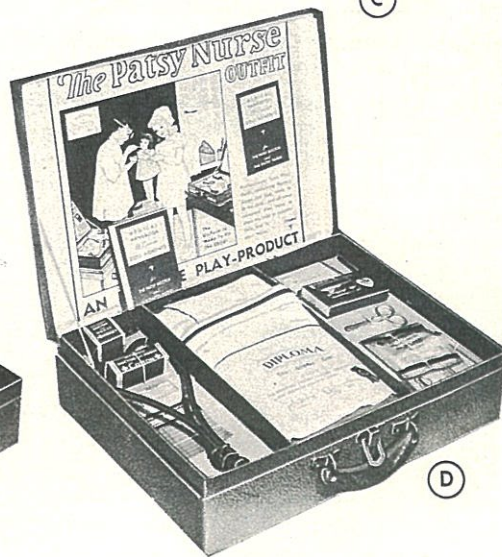

(E)

(D)

A 16-3 BABYKIN IN SUITCASE.....$27.95

(4 to 8 yrs.)—An exceptionally fine simulated leather suitcase (14 x 10 x 4")—with a smooth lucite handle, holds Babykin and her extensive wardrobe. She's just 11" tall and is dressed in an exquisite white christening dress with bonnet and slip to match. Her wardrobe includes socks, shoes, an additional shirt and petticoat, a dotted swiss dress with matching bonnet, a blue knitted bed jacket, a towel, washcloth and two hangers. Ship. wt. 6 lbs.

B 16-21 LITTLE LADY $12.95

(4 yrs. up)—This young lady is most becomingly dressed in a dotted swiss party dress, lace trimmed, panties, shoes and socks, and straw hat with ribbon. She is 17" tall, has an all composition body with movable arms, legs, head and moving eyes with real lashes. Her hair is fashionably styled and her nails manicured: Ship. wt. 4 lbs.

16-20 LITTLE LADY $10.00

Same as above only 15" tall. Ship. wt. 3 lbs.

D 16-1 NURSE'S KIT $4.50

(3 to 8 yrs.)—This popular kit includes an apron and cap, as well as stethoscope, bandages, chart and diploma, watch, pencil, pad for appointments, tongue depressors, blunt scissors, vitamin candy "pills", Q-tips, thermometer and bandages. All in kit 16 x 12 x 4". Ship. wt. 5 lbs.

F 16-63 BROTHER AND SISTER WITH TOUSLE WIG $12.75

(3 yrs. up)—Here is what every little girl has wanted—a really cute brother and sister doll. Big for their age too—9" tall, fully jointed composition body with movable head, limbs, moving eyes with real eye lashes. Both dolls are dressed in blue and white broadcloth brother and sister outfits, with matching caps, white shoes and socks. Each has a tousle wig which can be washed. Packed in attractive gift box. Ship. wt. 3 lbs.

C 16-23 LITTLE LADY IN PINAFORE.....$12.95