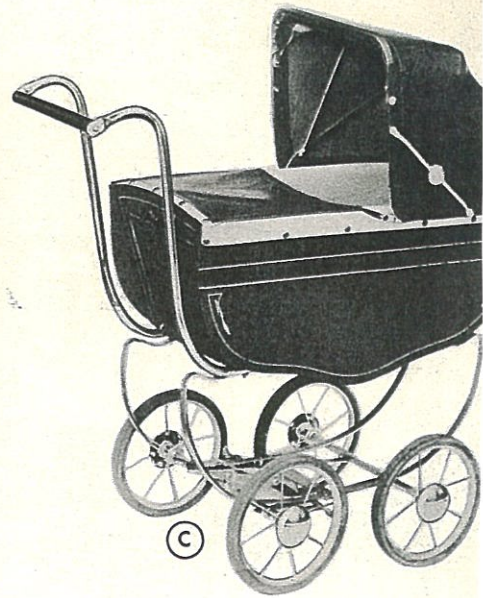

PLEASE PRINT SHIPPING NAMES AND ADDRESSES. GOOD LEGIBILITY WILL ASSIST IN FILLING ORDERS PROMPTLY AND CORRECTLY.

(E)

(F)

(G)

E 42-68 DOLL'S PLAYPEN.....\$6.50

(4 yrs. up)—A sturdy miniature playpen to keep baby doll busy and out of harm's way. 22" square and 16" deep, finished in light pink with a blue masonite base, this playpen is an exact replica of the full size models. Easily collapsible when not in use. Ship. wt. 10 lbs.

F 16-65 TODDLER DOLL WITH WEEKEND CASE.....\$7.95

(4 to 10 yrs.)—A cute little round-faced doll with button nose, only 8" tall, has composition body, jointed arms and legs, while her movable head is topped with lots of silky mohair. Her lace-trimmed dress, matched by her bonnet, comes off and she wears rayon-silk socks with pretty shoes. An attractive wardrobe and accessories are neatly arranged in a circular cellophane box: sunsuit, party dress and hat, 3-piece suit, nightie, bathrobe, slippers, beach bag, comb, mirror, soap, powder, towel and face cloth. Ship. wt. 4 lbs.

G 27-1 DOLL'S HIGH CHAIR...\$12.00

(3 yrs. up)—Every doll (as every "little mot knows) should have a high chair. This strong wooden chair, 28" high, and care upholstered, is sure to be welcome. Striped combinations of colored leatherette, plus liftable tray, makes this little high chair about perfect. Ship. wt. 8 lbs.