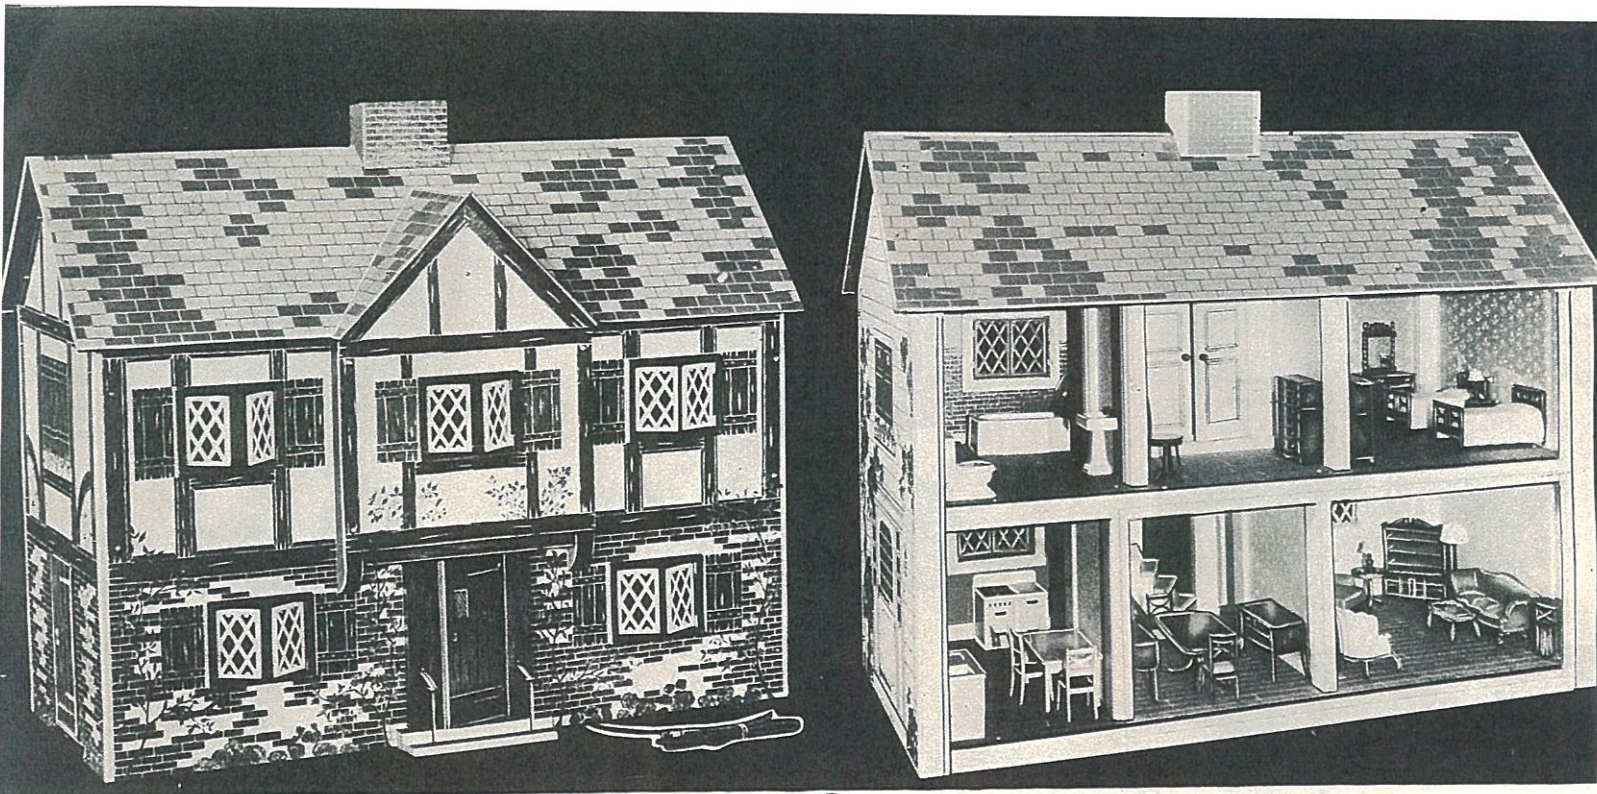

(A)

(B)

B 3-11 DOLL HOUSE FAMILY $5.95
(4 yrs. up)—Here's the doll-house family—Mr. and Mrs., 2 children, maid—with solid, all-plastic, washable, flexible bodies and limbs. About 3" high, with colored hand-painted hair and features. Cotton and felt dresses. Ship. wt. 3 lbs.

A DOLL HOUSE (4 yrs. up)—Here is the ultimate in informed toy selection . . . for by actual use a child imitates and reflects the teachings of grown-ups who are admired and loved. It is quite right and fitting that this house and its furnishings should be of the finest, for it is hard indeed to find a finer toy. The six-room house (and we've shown the front and rear view above) will solve the housing problem for a whole family of dolls! There is a picturesque circular stairway, metal windows that open and close, partitions that enable passage from one room to another, a light bulb to illuminate the house (complete with cord and wall plug) and ever so many realistic details for children to enthuse about and play with over and over again! The house is attractively finished and is of sturdy wood and masonite construction, 32" long and 22" high. It has a concealed turntable for easy playing; front or back can be played with by just turning the house on turntable.

42-7 Ship. wt. 39 lbs. (HOUSE WITH PLASTIC FURNITURE) $21.9
42-6 Ship. wt. 33 lbs. (DOLL HOUSE ONLY) $15.0

(C)

C 4-58 CHOO-GUM BANK
$1.95
(4 yrs. up)—Imagine buying ones own bubble gum—but that is the way this works. First insert up to 25 sticks of real bubble gum; deposit a penny, nickel or dime in coin slot, pull lever and out comes one stick of gum but coin stays in, hence the bank idea. Metal and plastic, bright colors, 3 1/4 x 5 1/2". Ship. wt. 2 lbs.