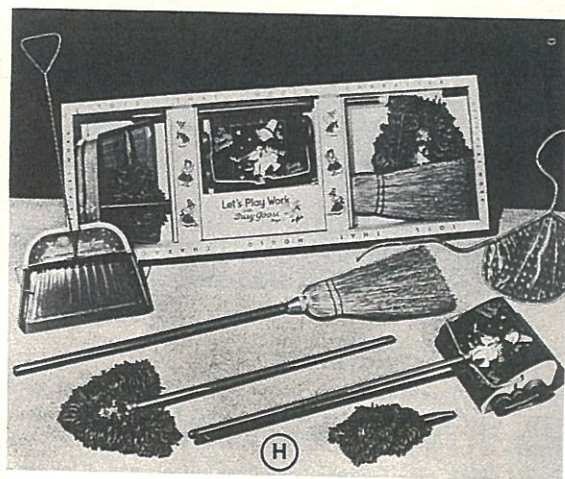

H 12-4 CLEANING SET $3.50

(3 to 6 yrs.)—Mother is sure to find her own work lighter when her little helper has her very own set of cleaning equipment to lend a willing hand. This popular set consists of a corn broom, long-handled metal dust pan, floor mop, carpet sweeper, hand mop and plastic apron. Ship. wt. 6 lbs.