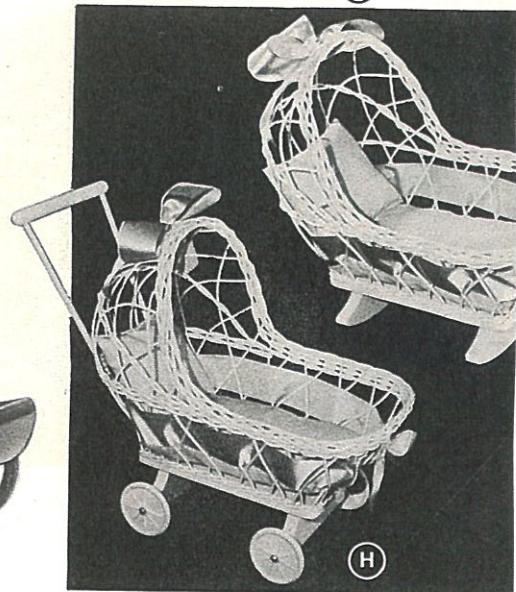

C 40-37-2 DOLL COACH (French Blue)\$21
C 40-37-17 DOLL COACH (Grey)\$21
 (4 to 7 yrs.)—Every little "Mother" knows how important it is to take baby doll for her ride in the pram. And it's fun to care for baby-doll, just like a real baby. Taking baby to "shop" or park for a sunbath in a handsome pram is a must. This smaller replica of a real baby carriage beautifully made, sturdily constructed. Body 22 x 12", upholstered side and rails, extension front apron, 4-bow hood with visor, 8" wheels, steer-o-matic, foot brake and tubular handle. Ship. wt. 28 lbs.

BE SURE TO SEND US YOUR ORDER
 BEFORE DECEMBER 13th

E

E DOLL'S WARDROBE TRUNK
 —(All Ages)—For dolly's travel time, these metal reinforced blue trunks are just the thing. Decorated with travel stickers, metal hardware, drawers, clothes-hangers.
27-62 Ship. wt. 13 lbs.
 (11 x 12 x 24")\$9.95
27-61 Ship. wt. 10 lbs.
 (10 x 10 x 18")\$6.95
27-60 Ship. wt. 9 lbs.
 8½ x 9 x 16")\$5.95

F

F 40-35 DOLL STROLLER\$19.95
 (up to 8 yrs.)—Dolly will have plenty of fresh air in this stroller fashioned by Whitney. It has a reclining back and adjustable metal dash, welted arms, upholstered seat and back, rubber cloth 4-bow hood, steer-o-matic gear foot brake, plated tubular folding handle and 8" rubber-tired wire wheels. Practical for one of the larger 22" baby dolls. Ship. wt. 20 lbs.

G

G 12-22 CRADLE
 \$5.50
 (1 to 2 yrs.)—Just the place for baby dolls to be rocked to sleep. This daintily pink enameled and be-ribboned all-wicker cradle with wooden rockers measures 18" overall. With soft pink mattress and pillow. Ship. wt. 4 lbs.