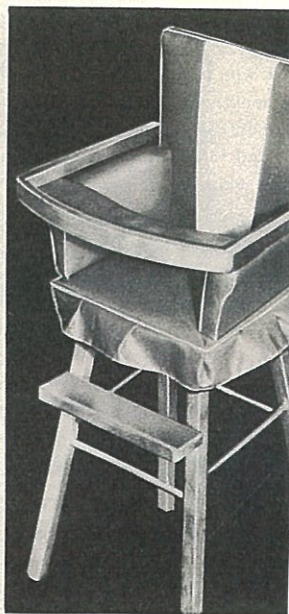

D 44-22 BUNK BED\$22.00

(All Ages)—For furnishing a colonial room, here is the ideal space-saving double-decker bed, in maple finish with fancy turned wood posts, and maple ladder. The pretty spread is figured striped percale, while the matching pillows have a crisp lace edging. Two mattresses. Approximate measurements: 20 x 14 x 27". Ship. wt. 22 lbs.

PLEASE PRINT SHIPPING NAMES AND ADDRESSES. GOOD LEGIBILITY WILL ASSIST IN FILLING ORDERS PROMPTLY AND CORRECTLY.

(E)

(F)

(G)

E 42-68 DOLL'S PLAYPEN.....\$6.50

(4 yrs. up)—A sturdy miniature playpen to keep baby doll busy and out of harm's way. 22" square and 16" deep, finished in light pink with a blue masonite base, this playpen is an exact replica of the full size models. Easily collapsible when not in use. Ship. wt. 10 lbs.