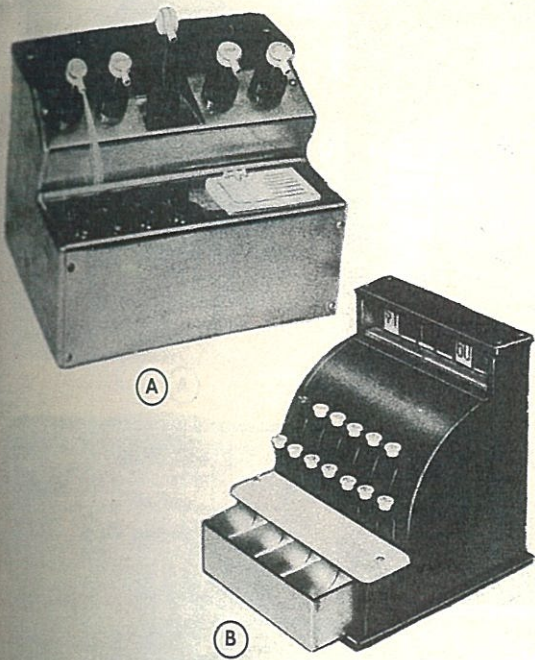

A 9-1 SODA FOUNTAIN $2.95

(4 to 8 yrs.)—A miniature soda fountain of sheet aluminum, 7 x 7 x 9"—has 5 refillable half-pint dispensers marked Root Beer, Chocolate, etc., which can actually dispense liquid. Plastic "make believe" sink and ice cream container covers give it a realistic appearance. Ship. wt. 6 lbs.

B 10-1 CASH REGISTER $3.95

(5 yrs. up)—Hear the tuneful tinkle of money adding up. Even a penny rung up on this metal register produces a jingly clink. The inner drawer is divided into compartments and there's a "No Sale" key for an occasional dip in the till. 7" high. Ship. wt. 5 lbs.